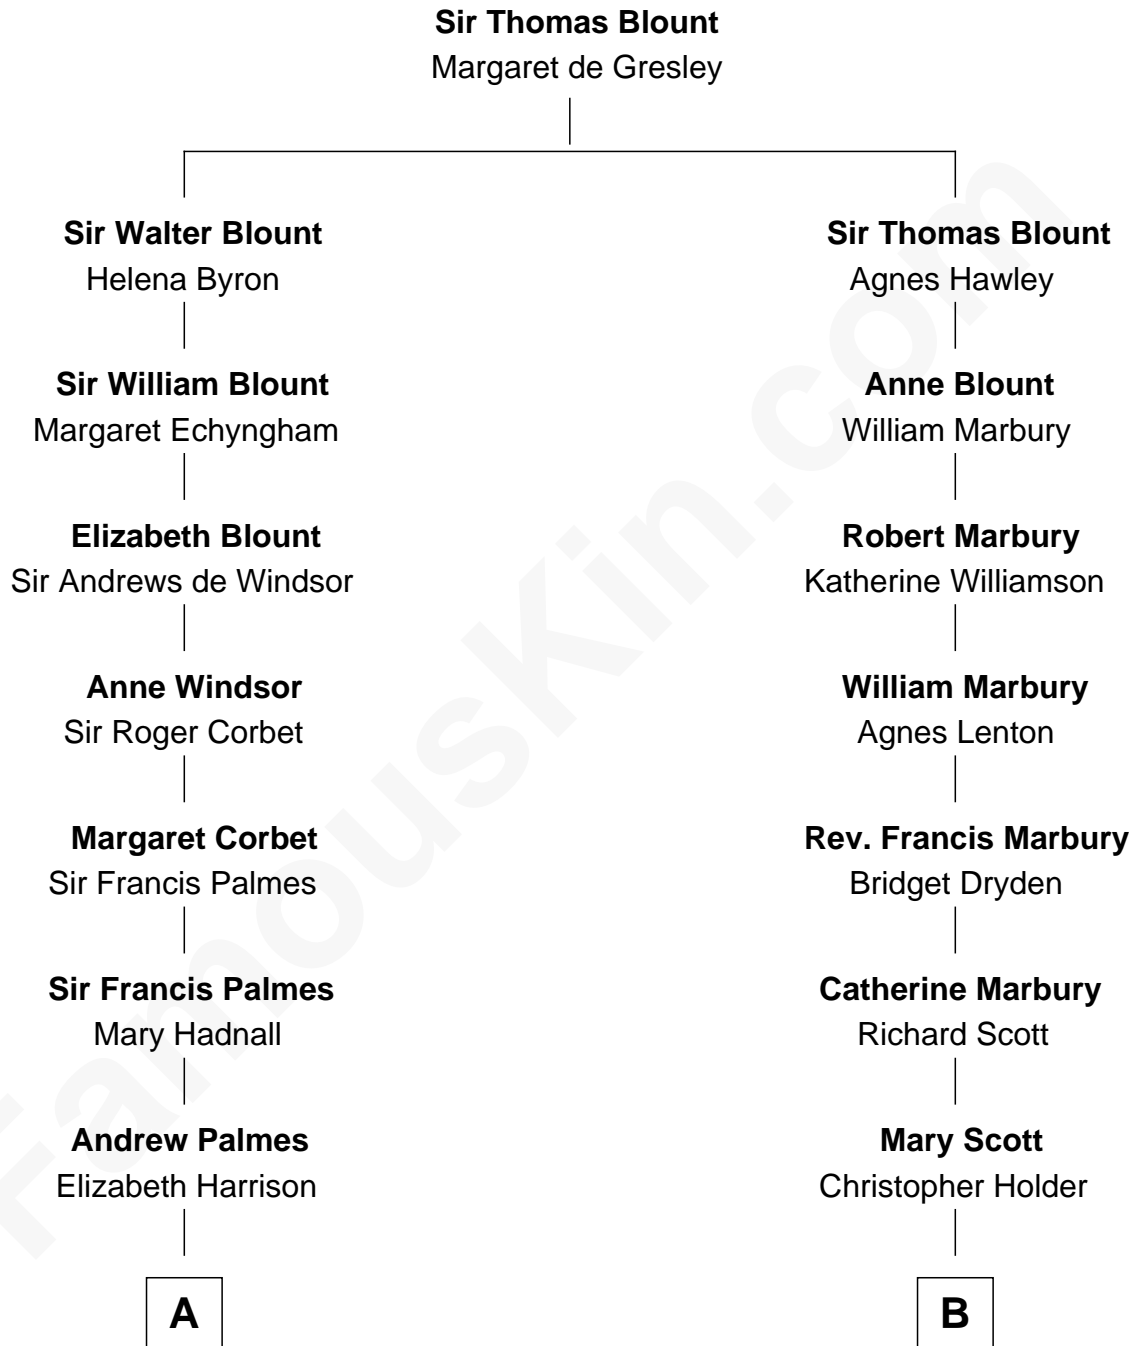

FamousKin.com

Relationship Chart of

Benedict Cumberbatch

Movie, Television and Stage Actor

12th cousin 6 times removed of

J. A. Folger

Founder of Folger Coffee Company

Timothy Carlton Congdon Cumberbatch

Wanda Ventham

Benedict Cumberbatch

Movie, Television and Stage Actor

FamousKin.com