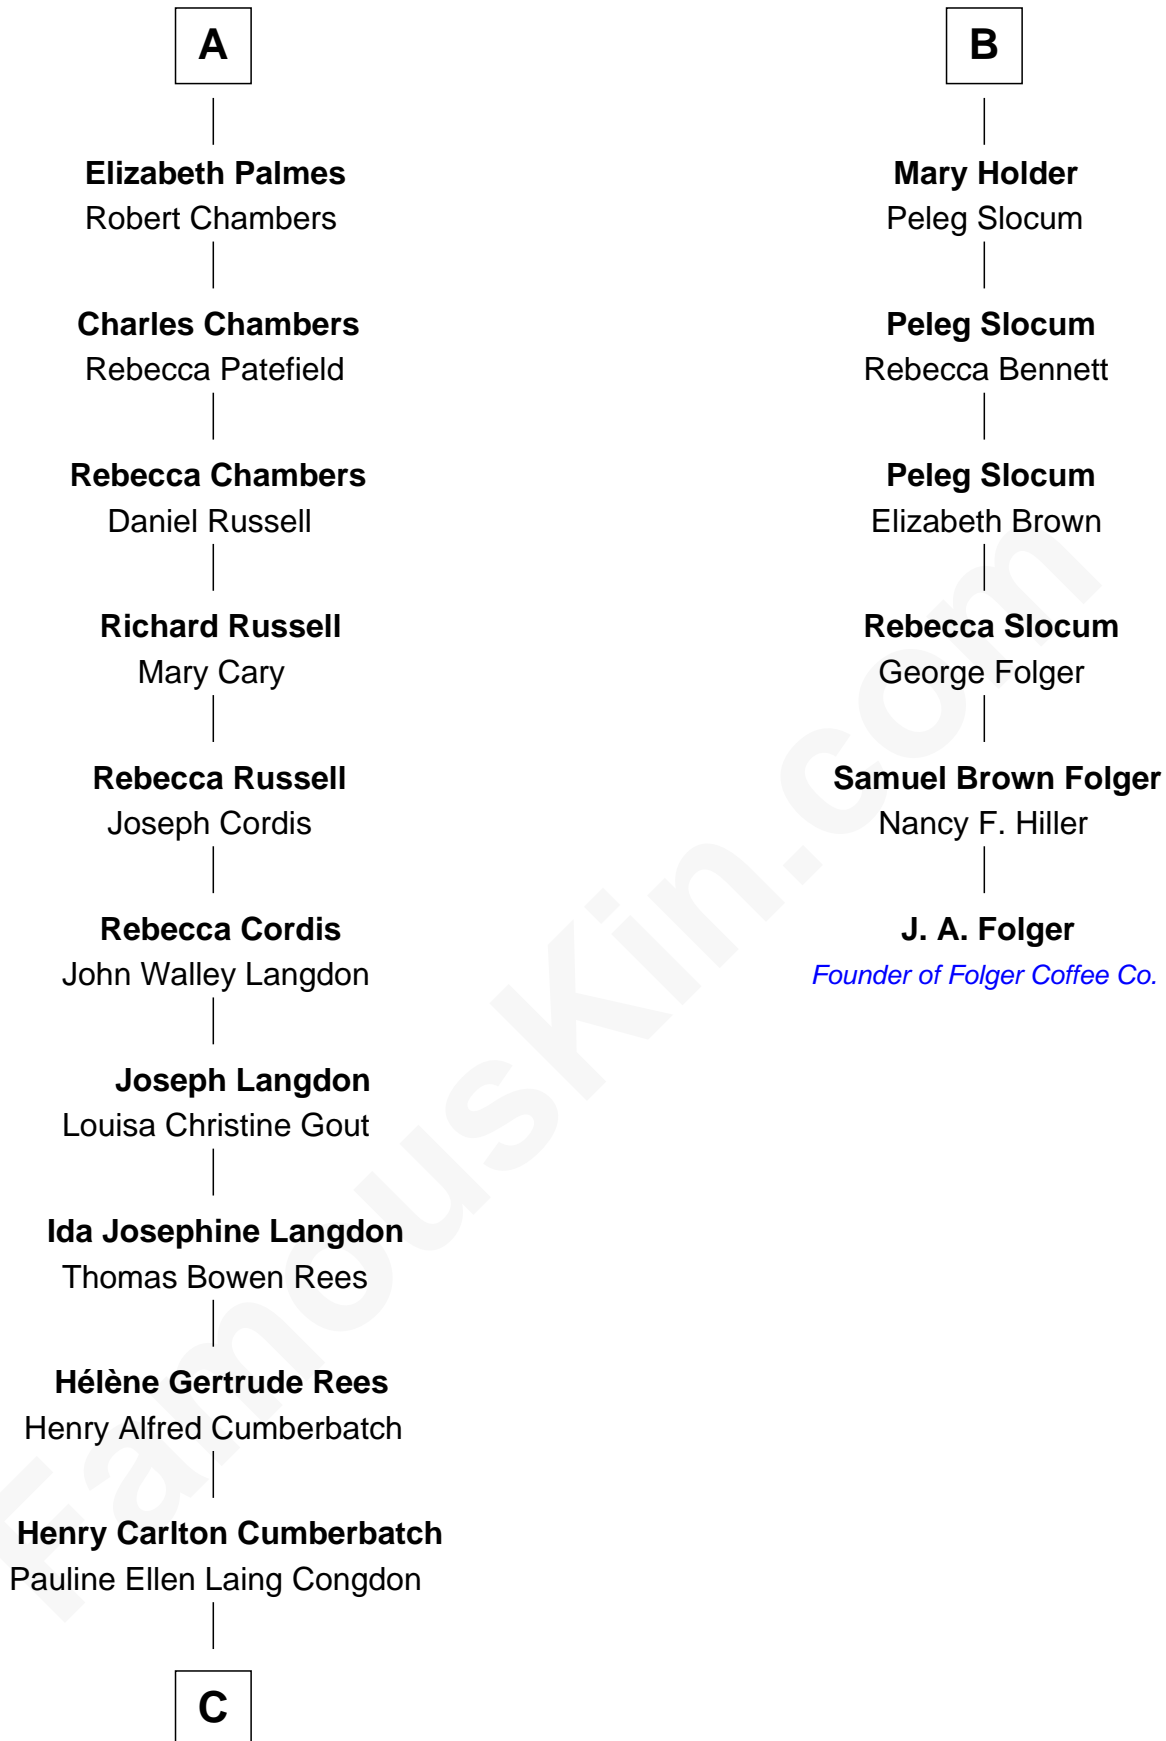

FamousKin.com

Relationship Chart of

Benedict Cumberbatch

Movie, Television and Stage Actor

12th cousin 6 times removed of

J. A. Folger

Founder of Folger Coffee Company

Timothy Carlton Congdon Cumberbatch

Wanda Ventham

Benedict Cumberbatch

Movie, Television and Stage Actor

FamousKin.com