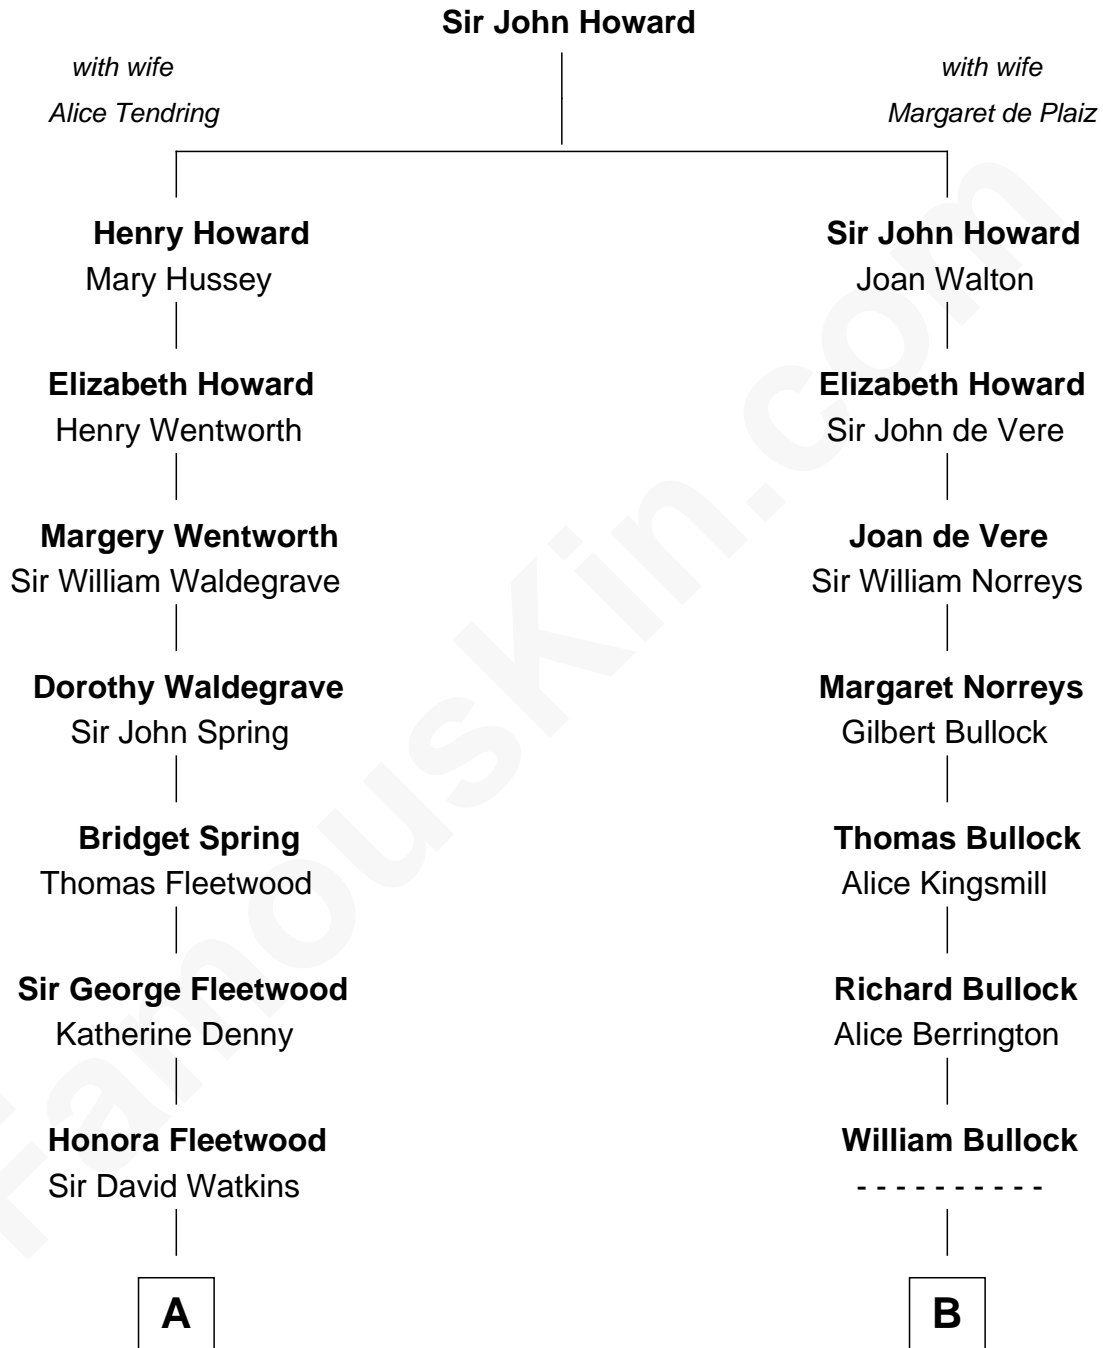

# FamousKin.com Relationship Chart of

**Benedict Cumberbatch**  
*Movie, Television and Stage Actor*

12th cousin 5 times removed of

**Samuel Howard**  
*Boston Tea Party Participant*

**A**

**Katherine Watkins**

Sir David Foulis

**Honora Foulis**

William Chaloner

**Edward Chaloner**

Anne Bowes

**William Chaloner**

Mary Finney

**William Chaloner**

Emma Harvey

**Caroline Chaloner**

Abraham Parry Cumberbatch

**Robert William Cumberbatch**

Louisa Grace Hanson

**Henry Alfred Cumberbatch**

Hélène Gertrude Rees

**Henry Carlton Cumberbatch**