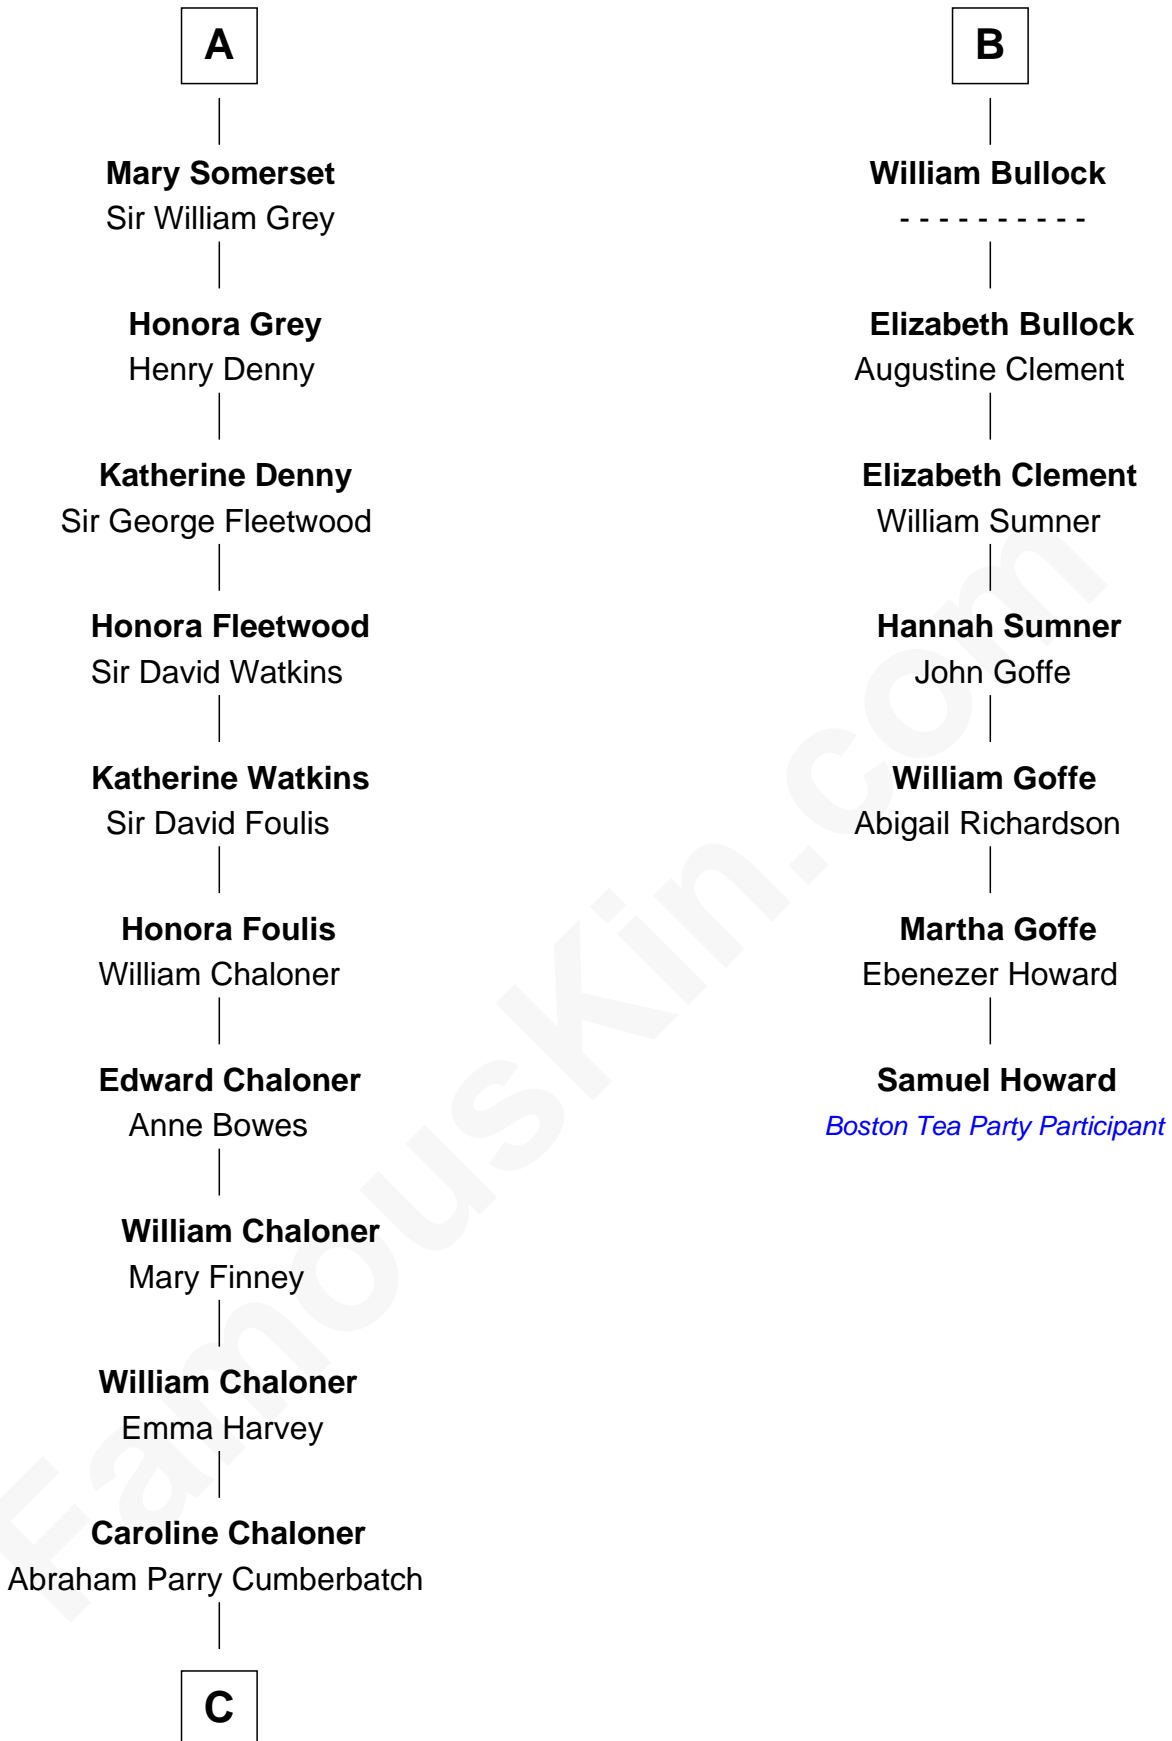

## Relationship Chart of

**Benedict Cumberbatch**

*Movie, Television and Stage Actor*

13th cousin 8 times removed of

**Samuel Howard**

*Boston Tea Party Participant*

**C**

**Robert William Cumberbatch**

Louisa Grace Hanson

**Henry Alfred Cumberbatch**

Hélène Gertrude Rees

**Henry Carlton Cumberbatch**

Pauline Ellen Laing Congdon

**Timothy Carlton Congdon Cumberbatch**

Wanda Ventham

**Benedict Cumberbatch**