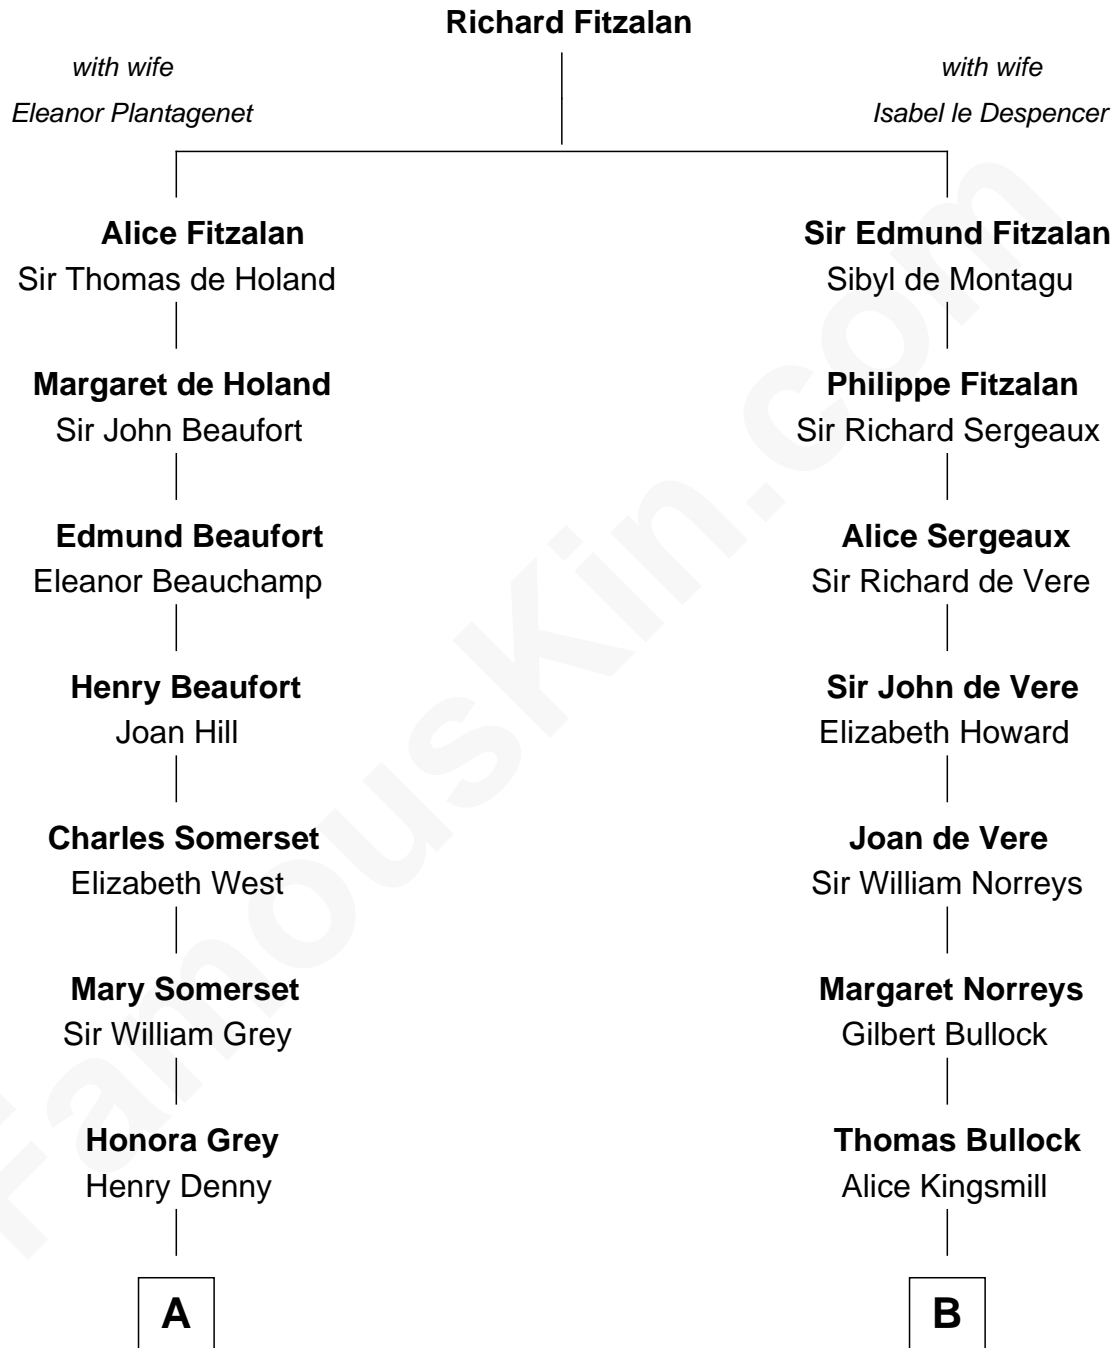

FamousKin.com

Relationship Chart of

Benedict Cumberbatch

Movie, Television and Stage Actor

14th cousin 5 times removed of

Samuel Howard

Boston Tea Party Participant

C