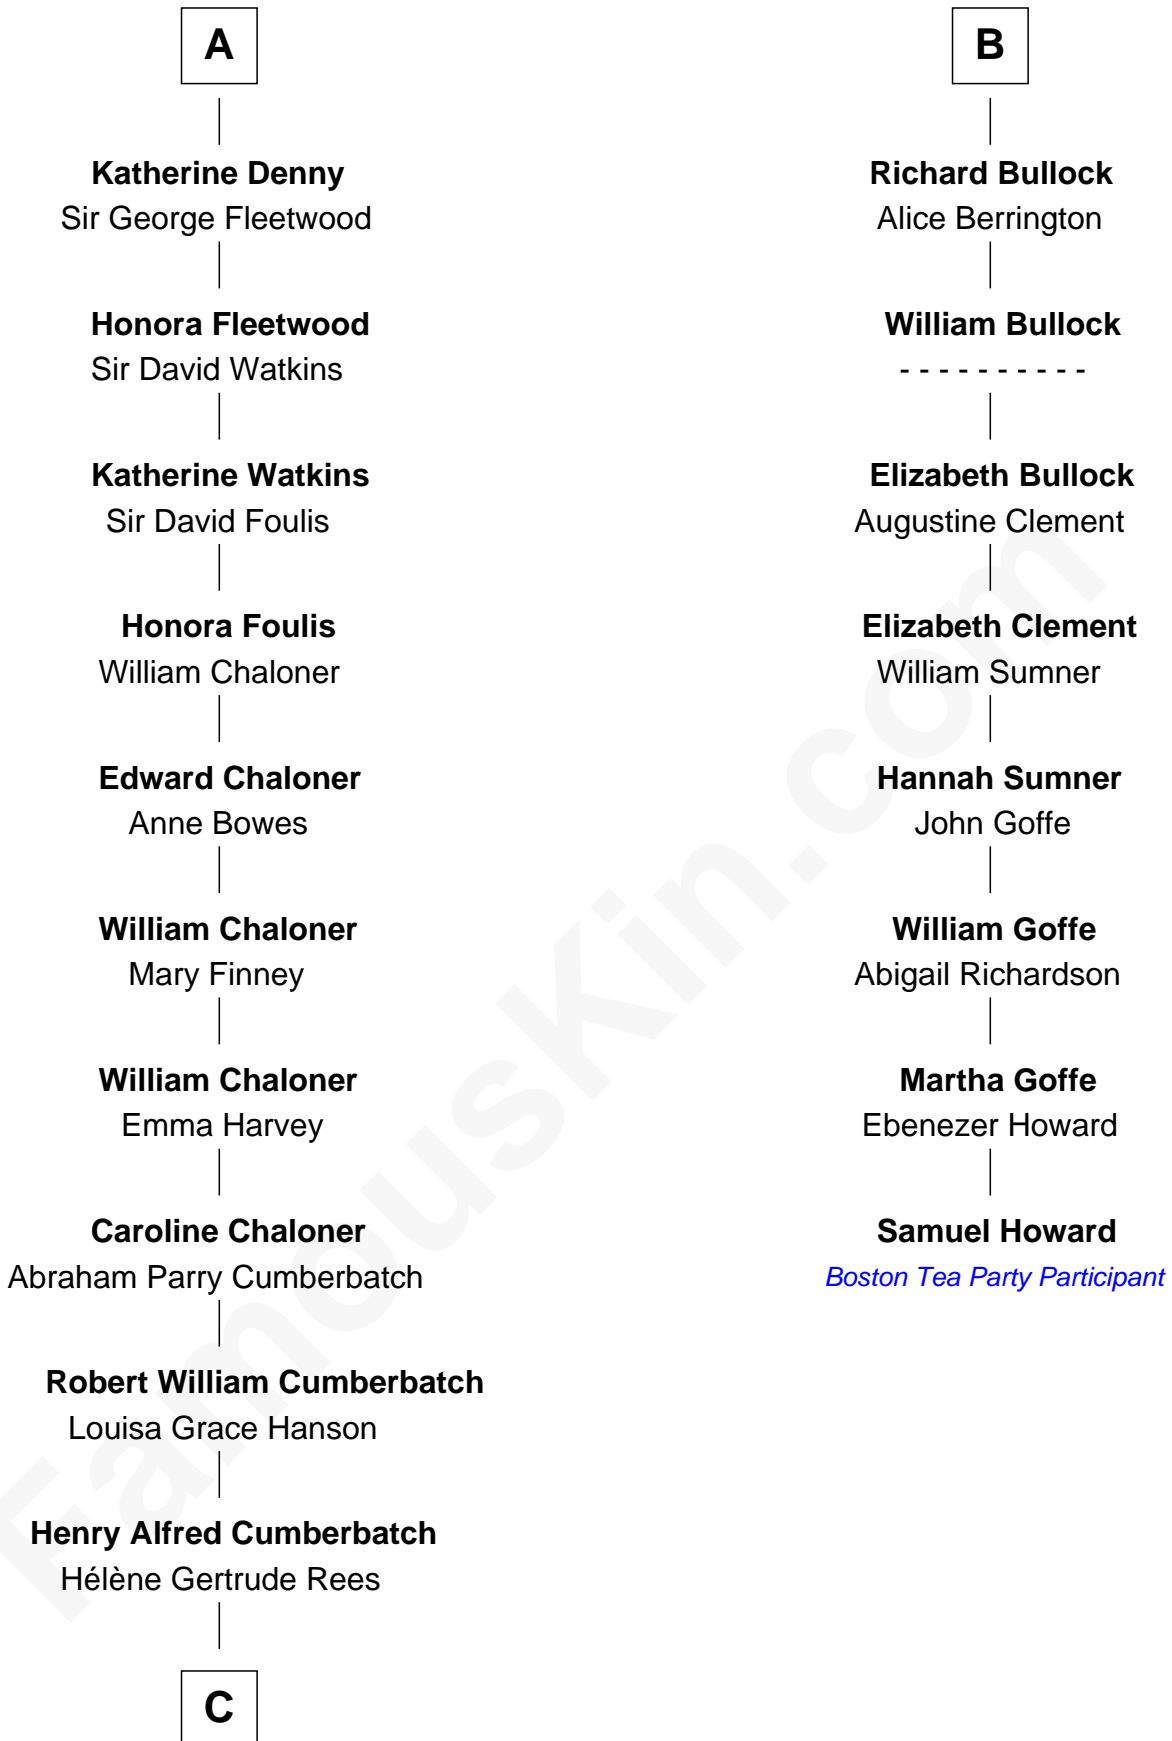

FamousKin.com

Relationship Chart of

Benedict Cumberbatch

Movie, Television and Stage Actor

14th cousin 5 times removed of

Samuel Howard

Boston Tea Party Participant

C

Henry Carlton Cumberbatch

Pauline Ellen Laing Congdon

Timothy Carlton Congdon Cumberbatch

Wanda Ventham

Benedict Cumberbatch

Movie, Television and Stage Actor

FamousKin.com