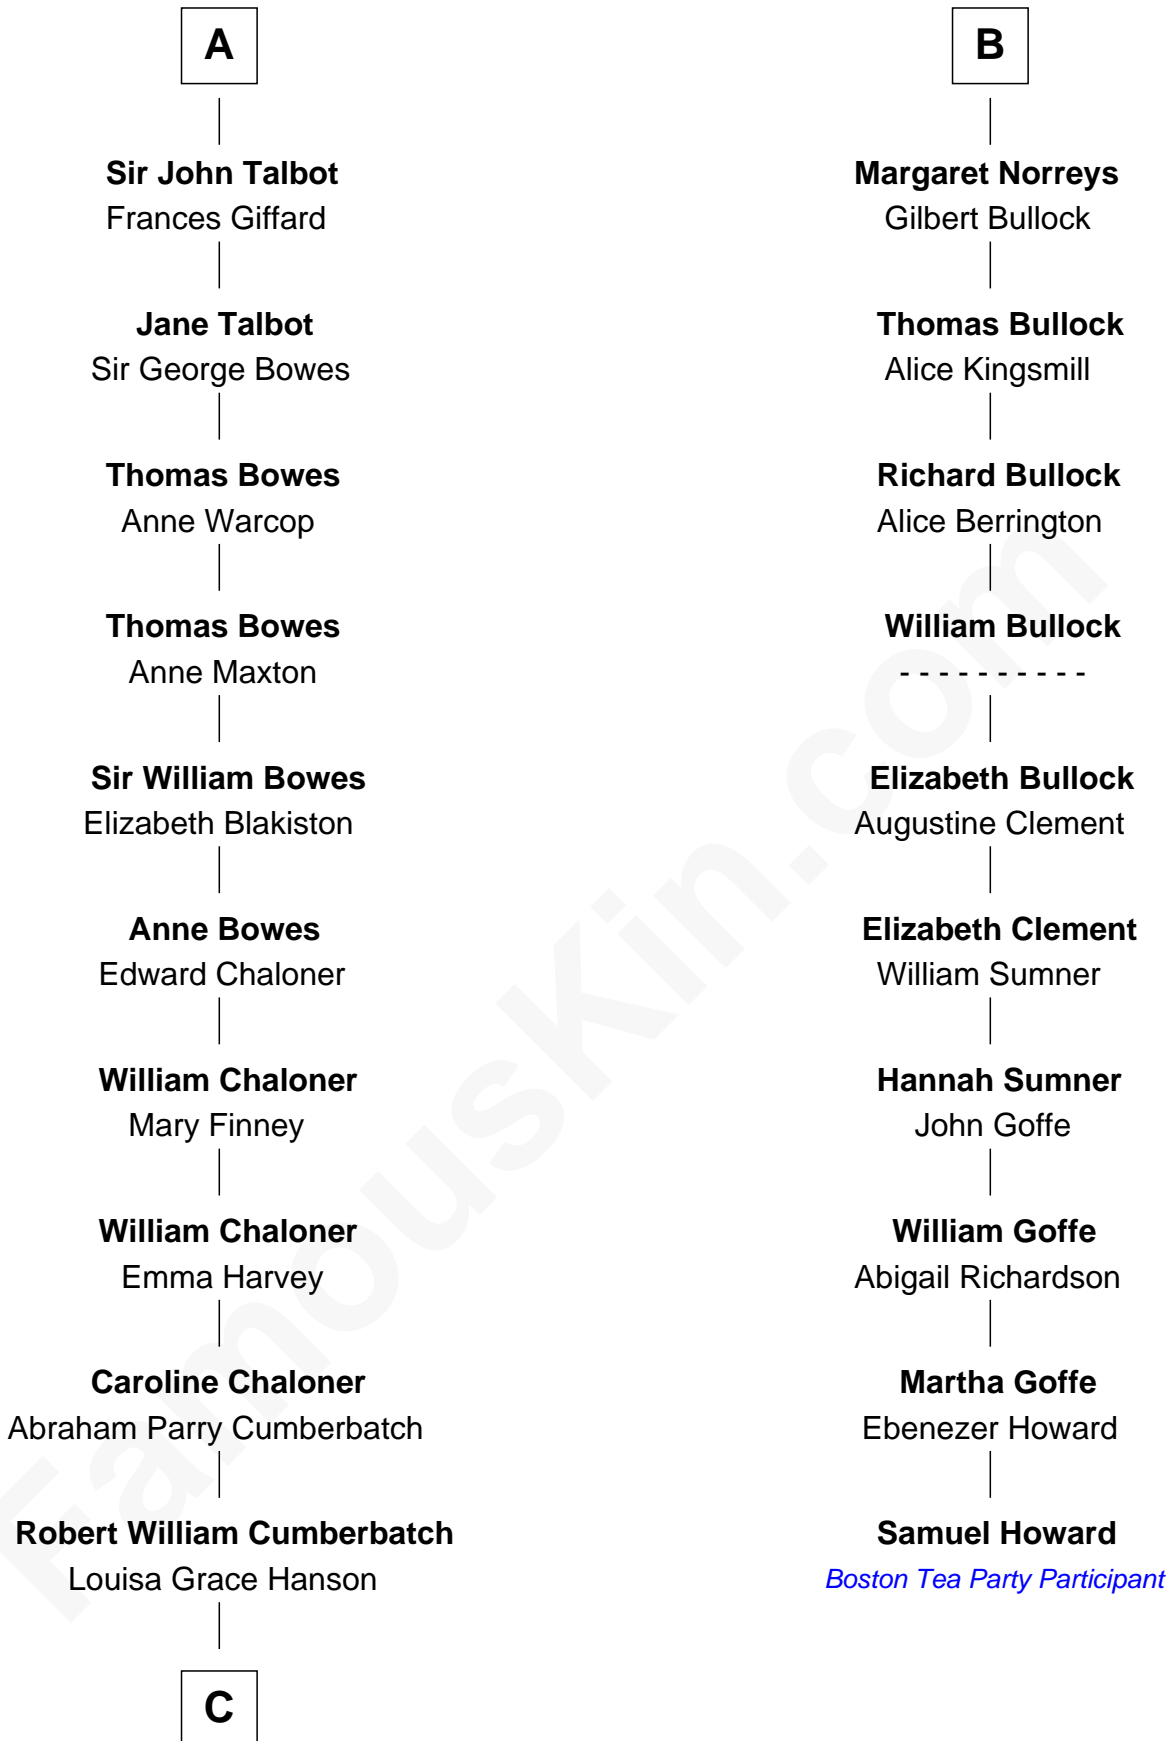

FamousKin.com Relationship Chart of

Benedict Cumberbatch

Movie, Television and Stage Actor

16th cousin 4 times removed of

Samuel Howard

Boston Tea Party Participant

Sir Richard de Burgh

Margaret - - - - -

C

Henry Alfred Cumberbatch

Hélène Gertrude Rees

Henry Carlton Cumberbatch

Pauline Ellen Laing Congdon

Timothy Carlton Congdon Cumberbatch

Wanda Ventham

Benedict Cumberbatch