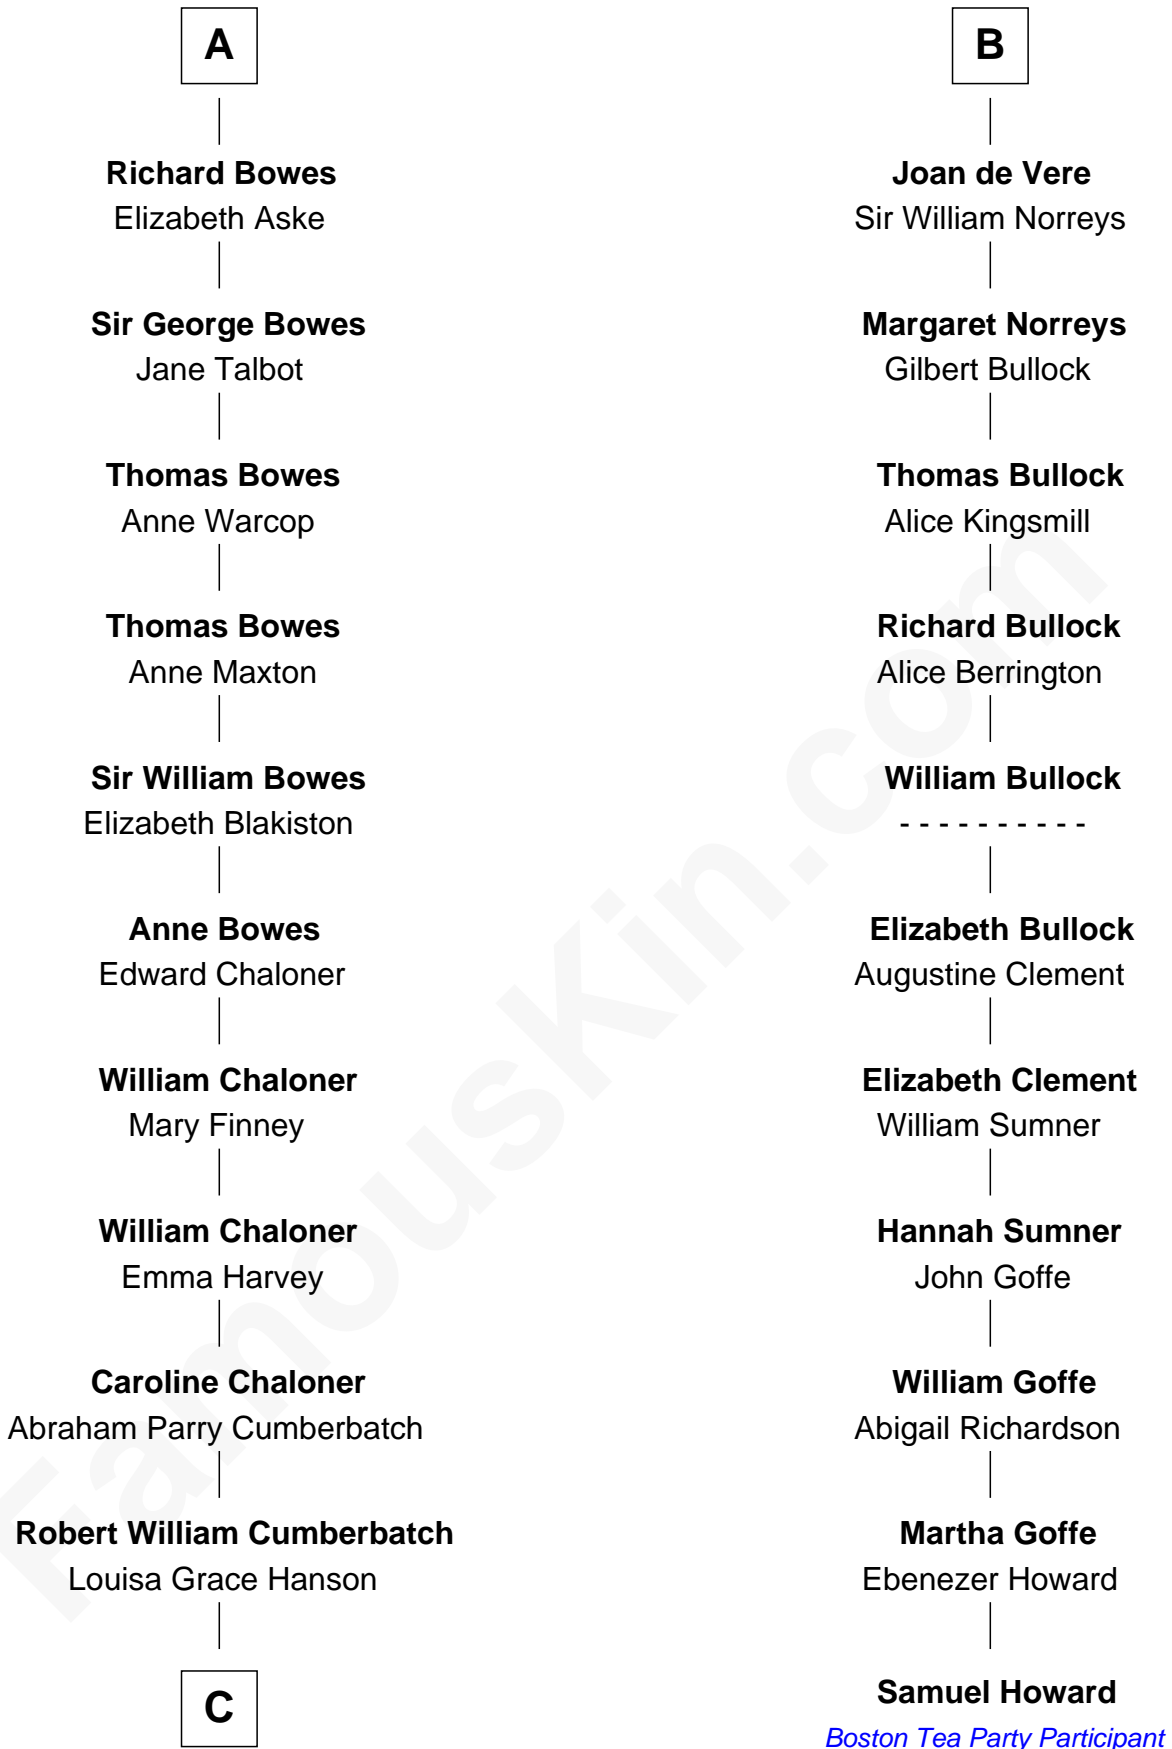

## Relationship Chart of

**Benedict Cumberbatch**

*Movie, Television and Stage Actor*

17th cousin 3 times removed of

**Samuel Howard**

*Boston Tea Party Participant*

**C**

Henry Alfred Cumberbatch