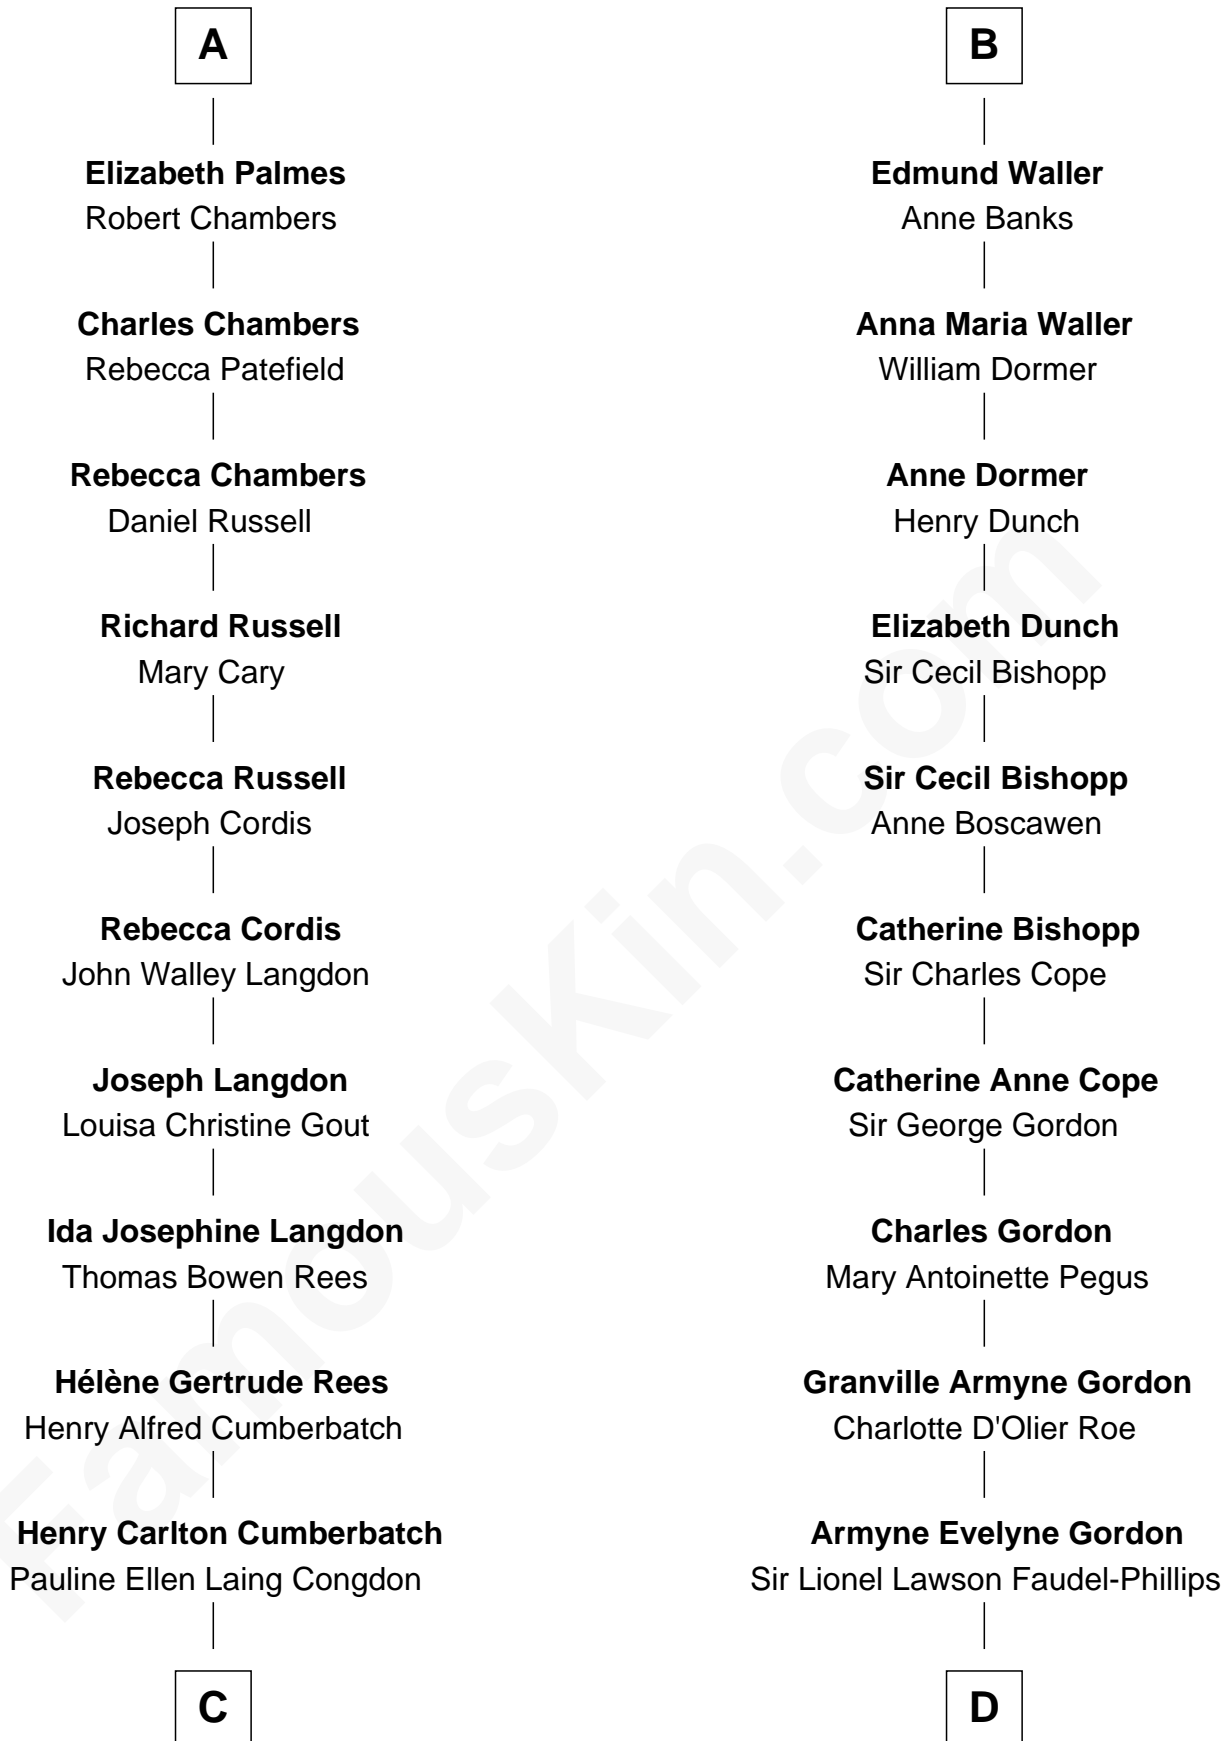

## Relationship Chart of

**Benedict Cumberbatch**

*Movie, Television and Stage Actor*

**18th cousin 2 times removed of**

**Cara Delevingne**

*Fashion Model and Movie Actress*

**Sir Thomas Blount**

Margaret de Gresley

**C**

**Timothy Carlton Congdon Cumberbatch**

Wanda Ventham

**Benedict Cumberbatch**

*Movie, Television and Stage Actor*

**D**

**Anne Margaret Faudel-Phillips**

John Vincent Sheffield

**Jane Armyne Sheffield**

Sir Jocelyn Edward Greville Stevens

**Pandora Anne Stevens**

Charles Hamar Delevingne

**Cara Delevingne**

*Model and Actress*