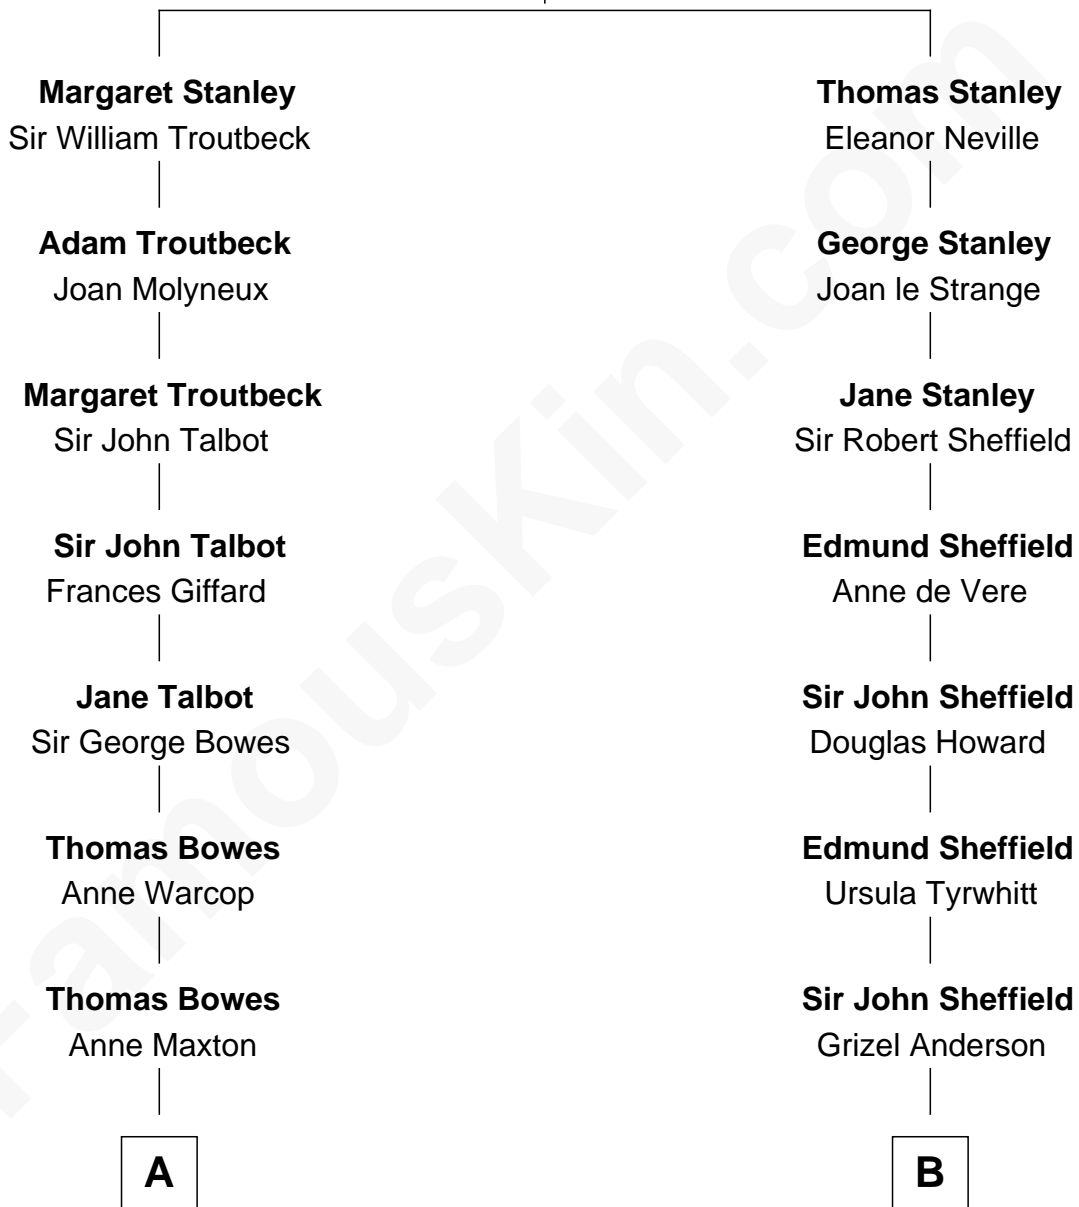

FamousKin.com Relationship Chart of

Benedict Cumberbatch

Movie, Television and Stage Actor

16th cousin 1 time removed of

Cara Delevingne

Fashion Model and Movie Actress

Sir Thomas Stanley

Joan Goushill

A

Sir William Bowes
Elizabeth Blakiston

Anne Bowes
Edward Chaloner

William Chaloner
Mary Finney

William Chaloner
Emma Harvey

Caroline Chaloner
Abraham Parry Cumberbatch

Robert William Cumberbatch
Louisa Grace Hanson