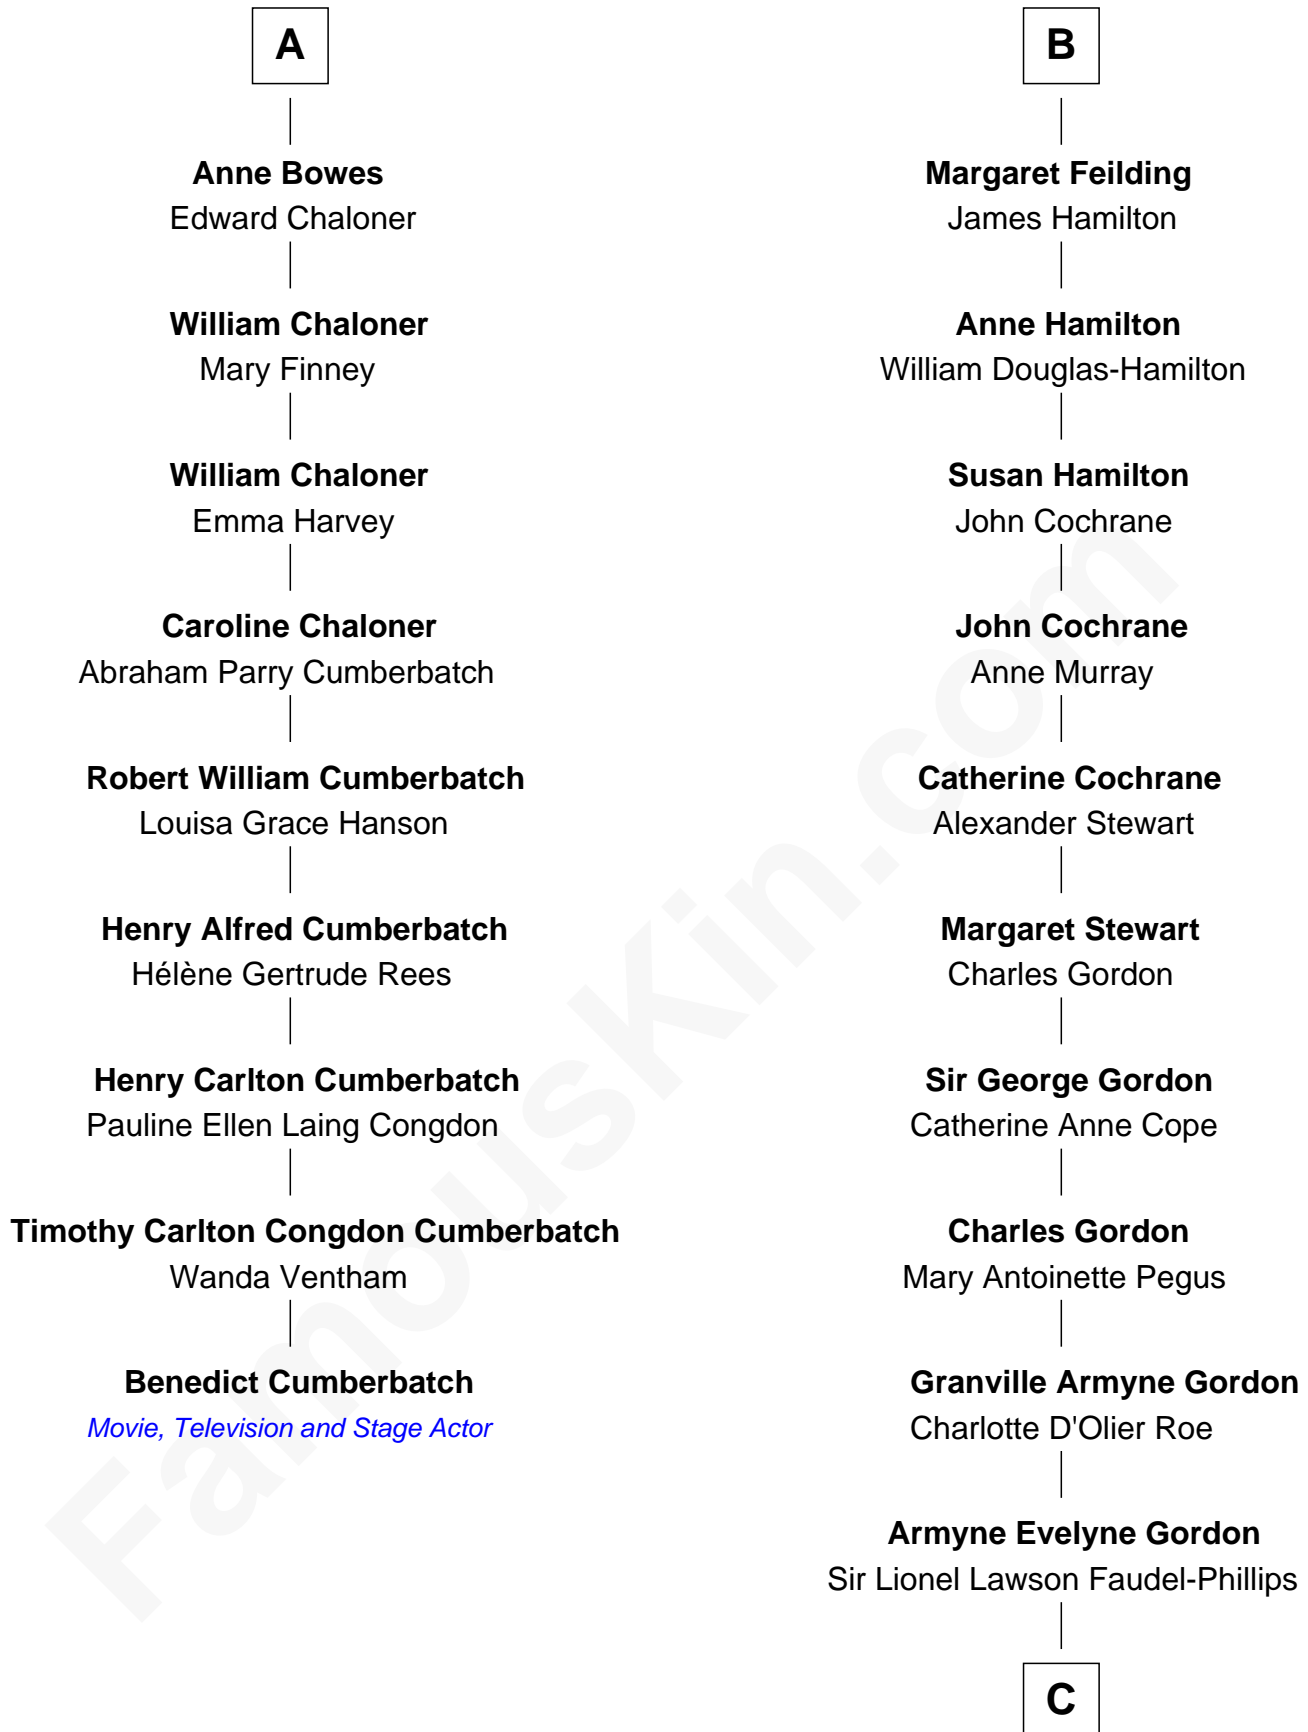

FamousKin.com Relationship Chart of

Benedict Cumberbatch

Movie, Television and Stage Actor

15th cousin 5 times removed of

Cara Delevingne

Fashion Model and Movie Actress

C

Anne Margaret Faudel-Phillips

John Vincent Sheffield

Jane Armyne Sheffield

Sir Jocelyn Edward Greville Stevens

Pandora Anne Stevens

Charles Hamar Delevingne

Cara Delevingne

Model and Actress