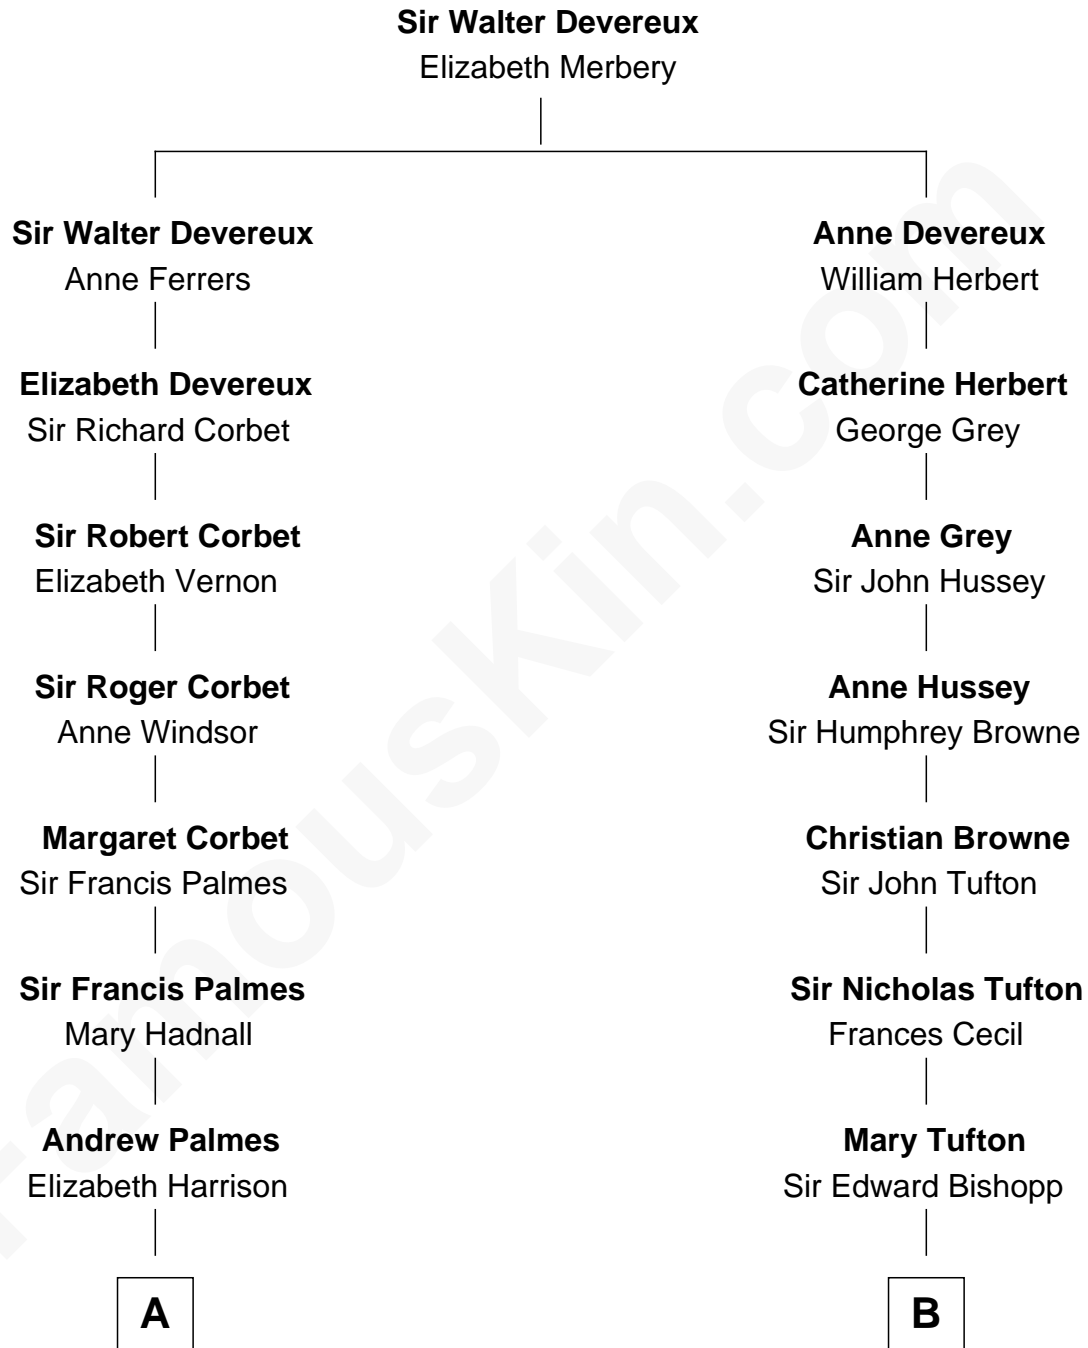

FamousKin.com
Relationship Chart of
Benedict Cumberbatch
Movie, Television and Stage Actor

18th cousin of
Cara Delevingne
Fashion Model and Movie Actress

C

Timothy Carlton Congdon Cumberbatch

Wanda Ventham

Benedict Cumberbatch

Movie, Television and Stage Actor

D

Pandora Anne Stevens

Charles Hamar Delevingne

Cara Delevingne

Model and Actress

FamousKin.com