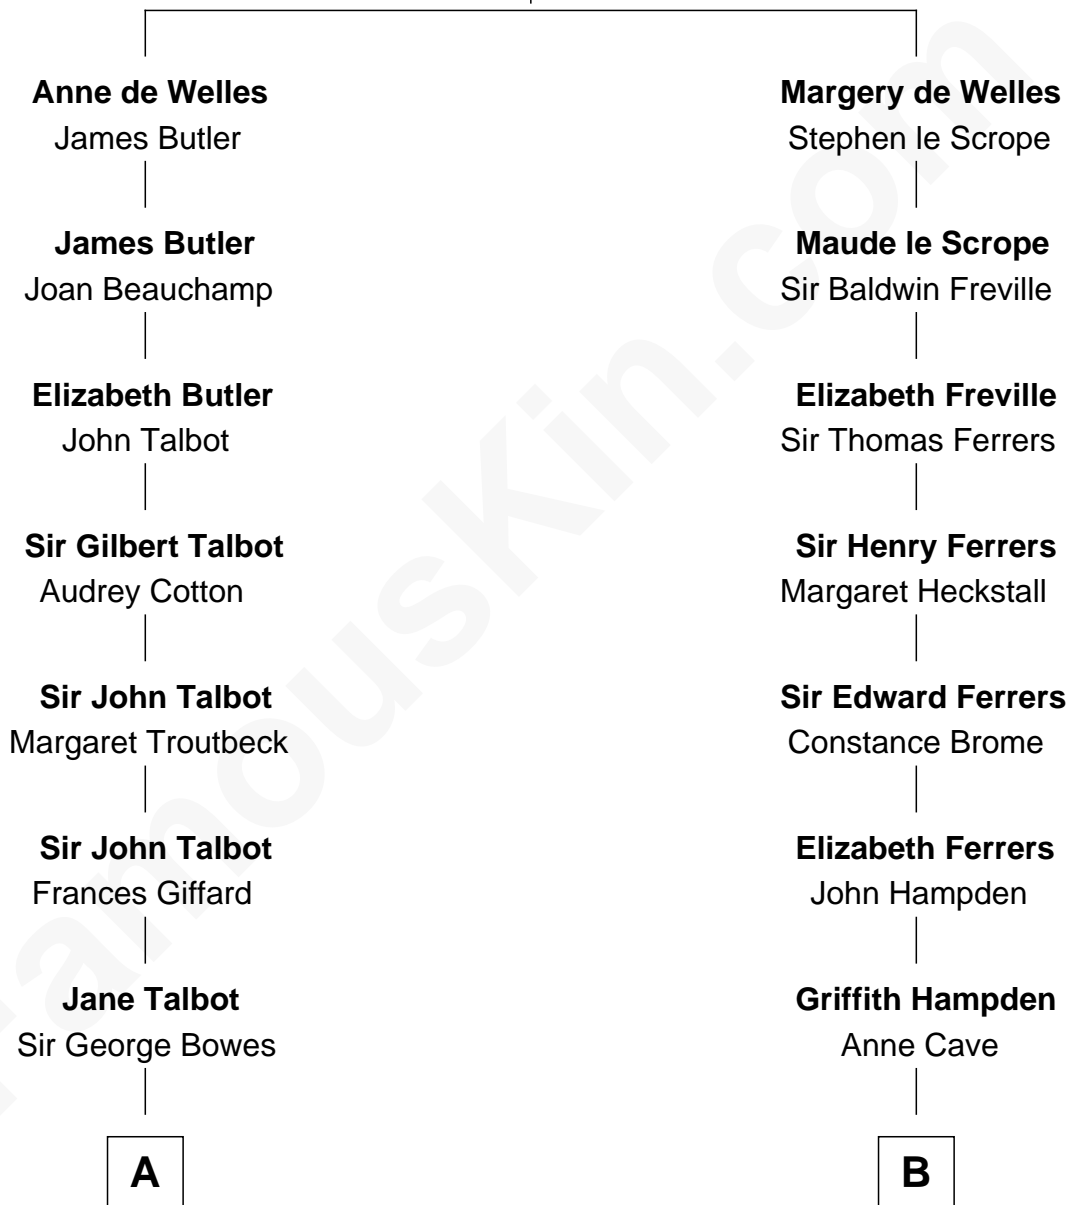

## Relationship Chart of

**Benedict Cumberbatch**

*Movie, Television and Stage Actor*

**18th cousin 3 times removed of**

**Cara Delevingne**

*Fashion Model and Movie Actress*

**John de Welles**

Maud de Roos

**C**

**Timothy Carlton Congdon Cumberbatch**

Wanda Ventham

**Benedict Cumberbatch**

*Movie, Television and Stage Actor*

**D**

**Armyne Evelyne Gordon**

Sir Lionel Lawson Faudel-Phillips