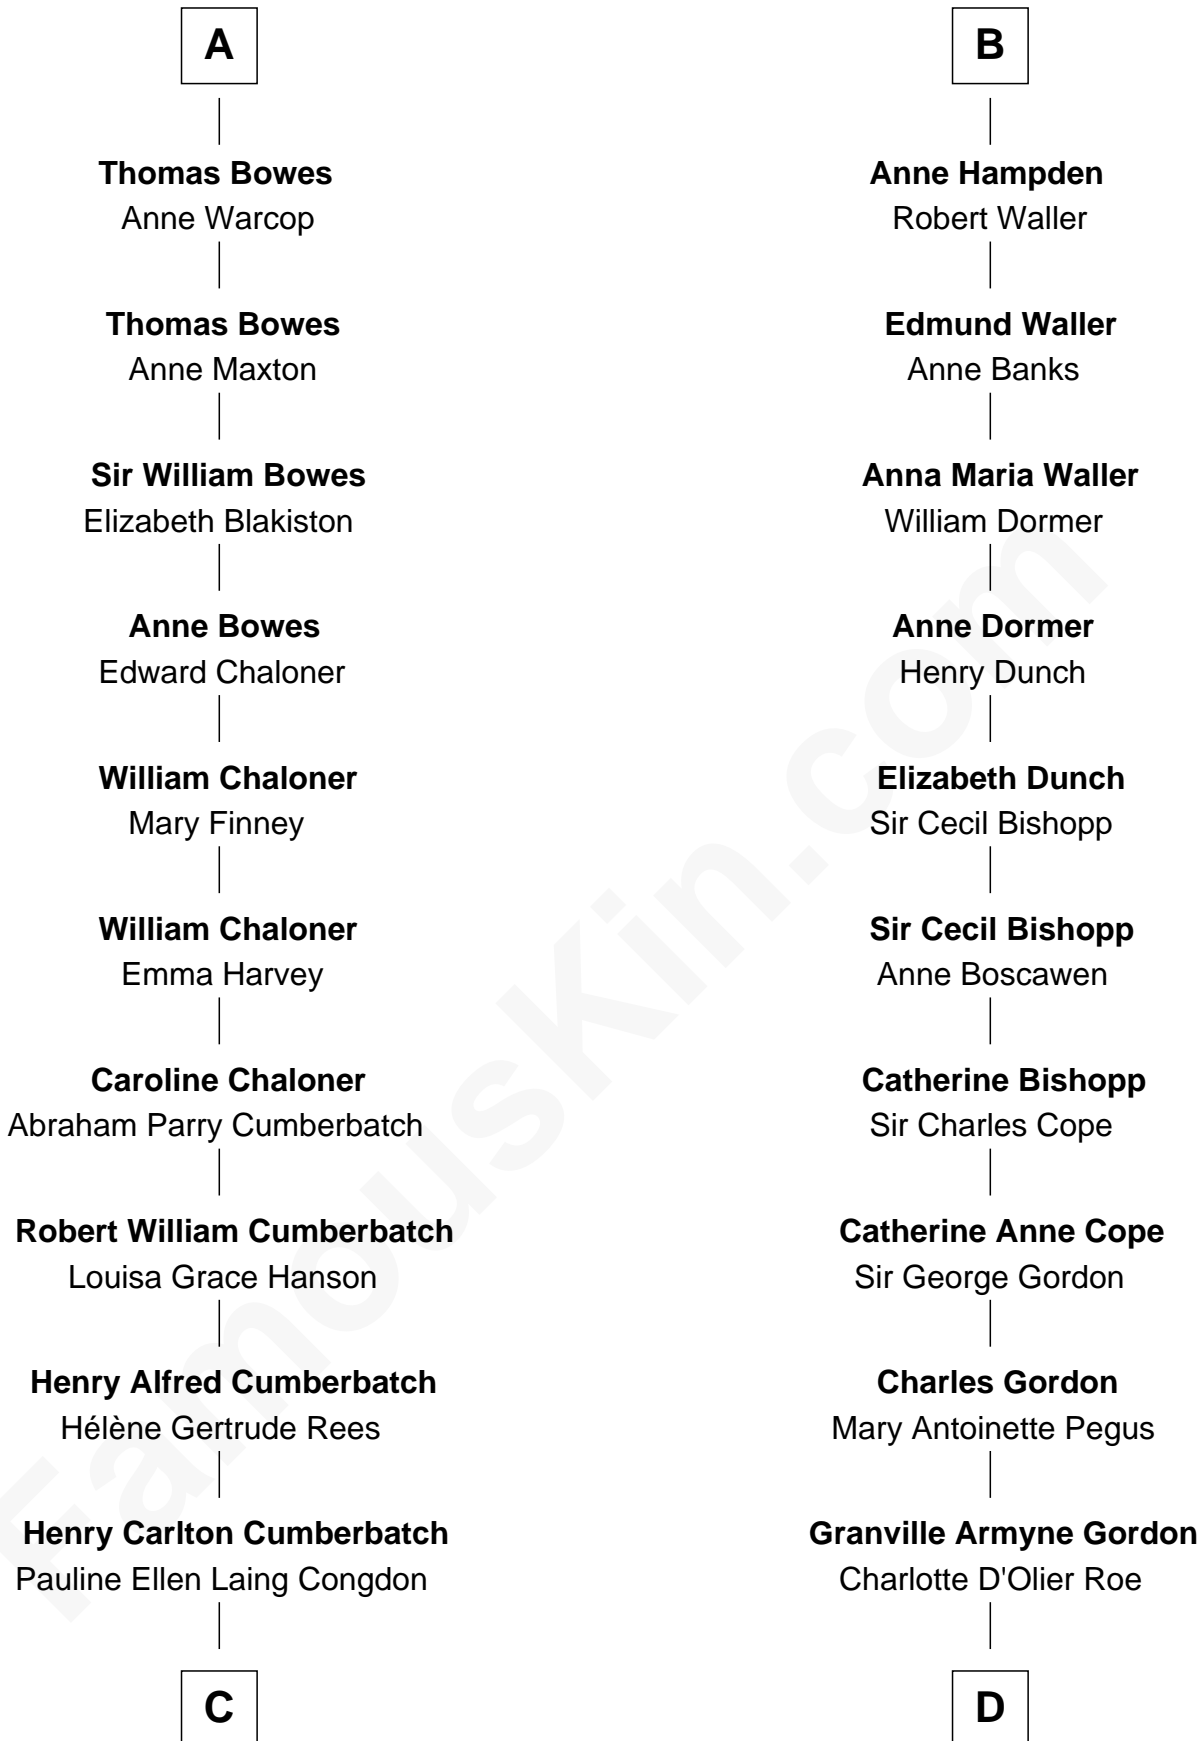

## Relationship Chart of

**Benedict Cumberbatch**

*Movie, Television and Stage Actor*

**18th cousin 3 times removed of**

**Cara Delevingne**

*Fashion Model and Movie Actress*

**John de Welles**

Maud de Roos

**C**

**Timothy Carlton Congdon Cumberbatch**

Wanda Ventham

**Benedict Cumberbatch**

*Movie, Television and Stage Actor*

**D**

**Armyne Evelyne Gordon**

Sir Lionel Lawson Faudel-Phillips