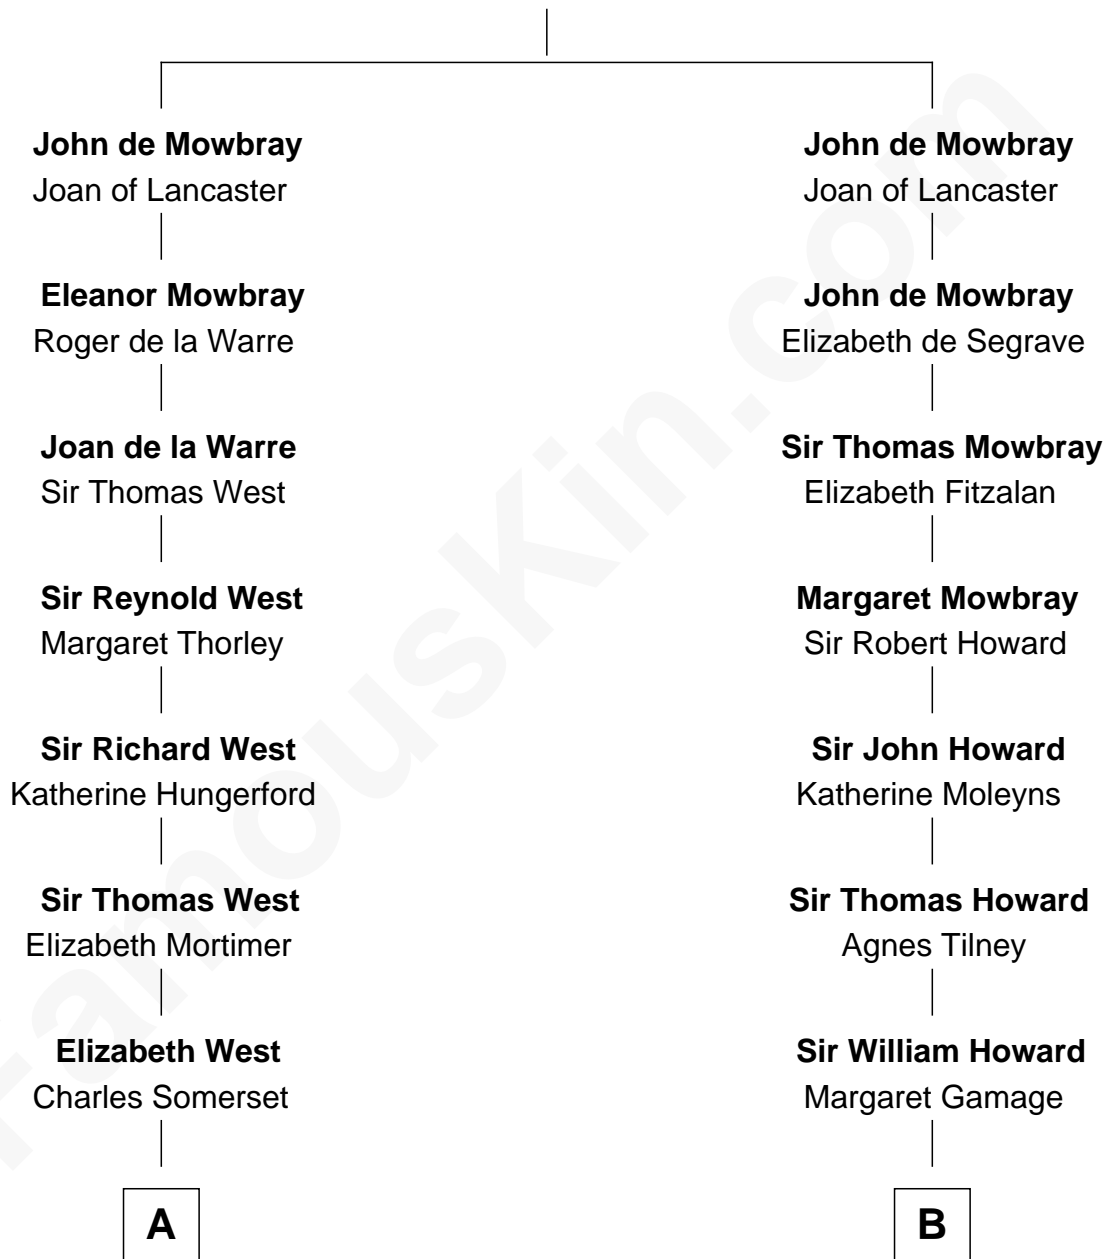

FamousKin.com

Relationship Chart of

Benedict Cumberbatch

Movie, Television and Stage Actor

20th cousin 1 time removed of

Cara Delevingne

Fashion Model and Movie Actress

Sir John de Mowbray

Aline de Braiose

C

Robert William Cumberbatch

Louisa Grace Hanson

Henry Alfred Cumberbatch

Hélène Gertrude Rees

Henry Carlton Cumberbatch

Pauline Ellen Laing Congdon