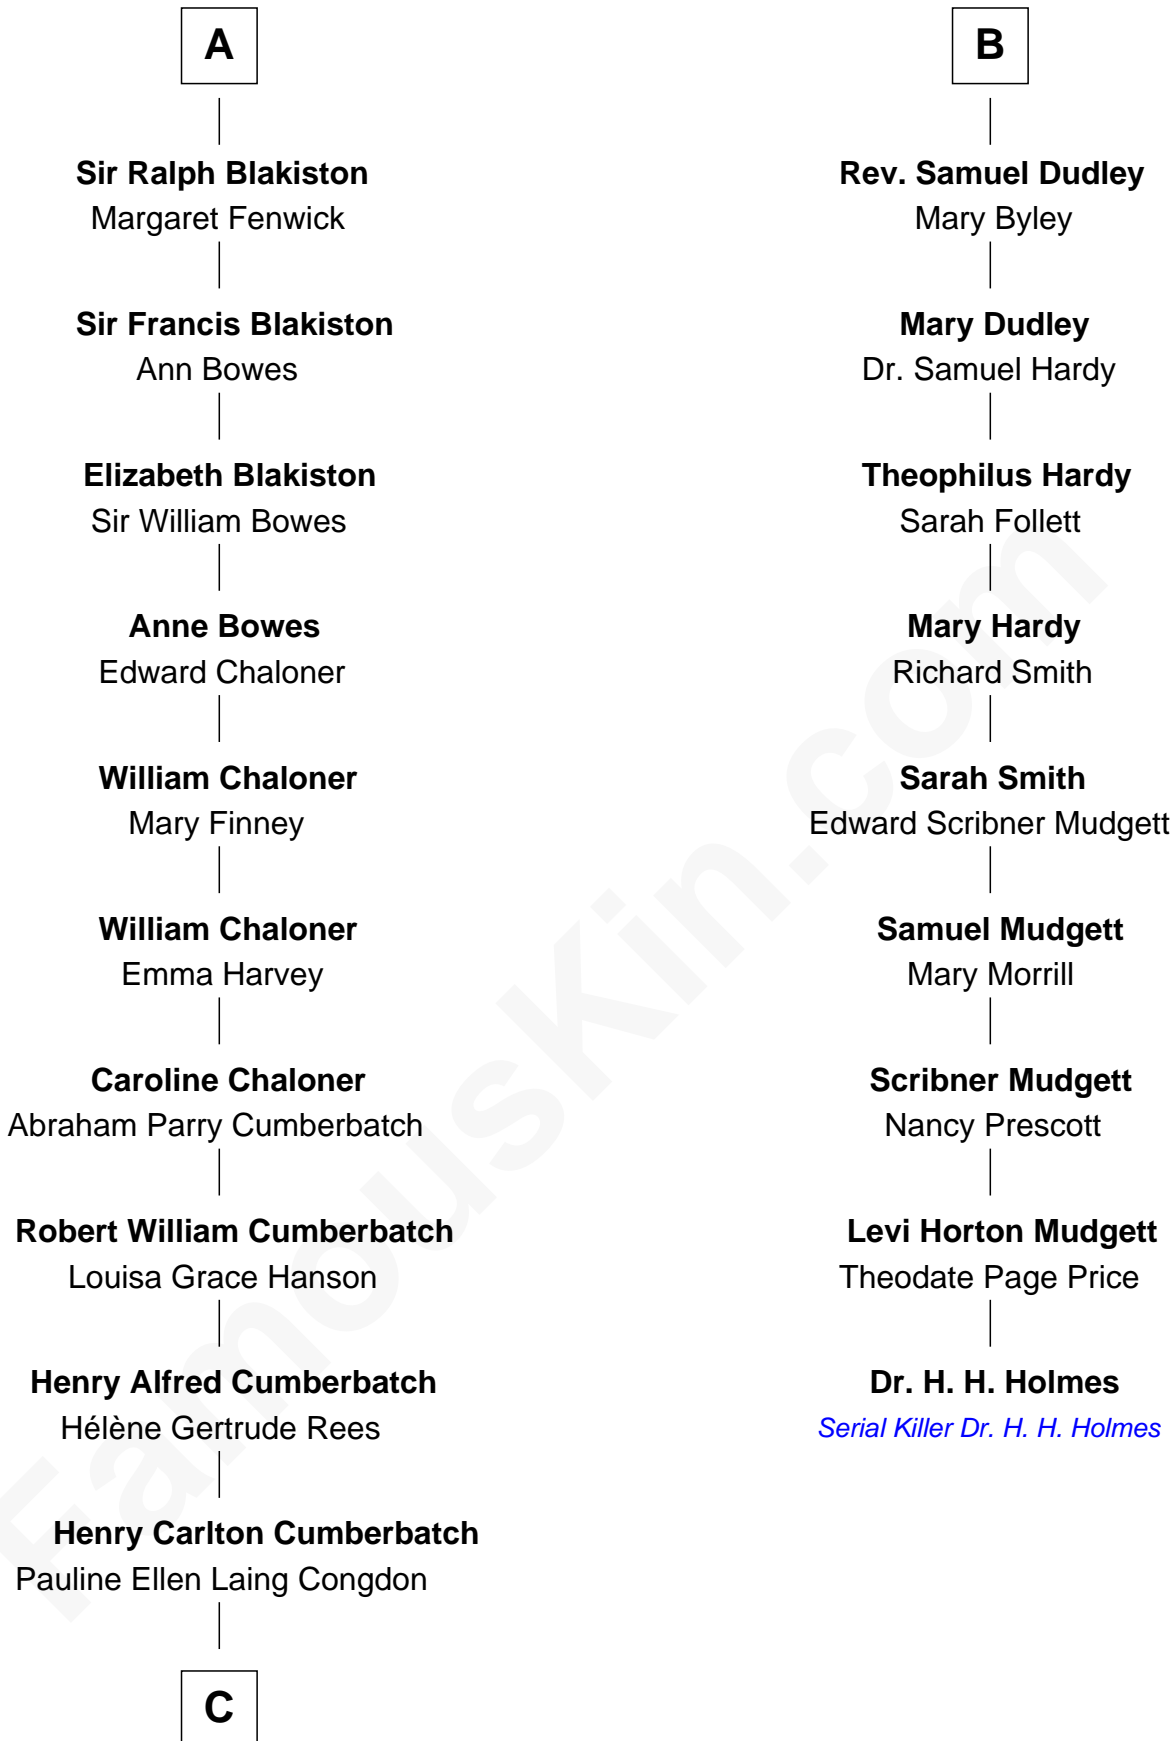

FamousKin.com

Relationship Chart of

Benedict Cumberbatch

Movie, Television and Stage Actor

15th cousin 3 times removed of

Dr. H. H. Holmes

Serial Killer aka "Devil in the White City"

Timothy Carlton Congdon Cumberbatch

Wanda Ventham

Benedict Cumberbatch

Movie, Television and Stage Actor

FamousKin.com