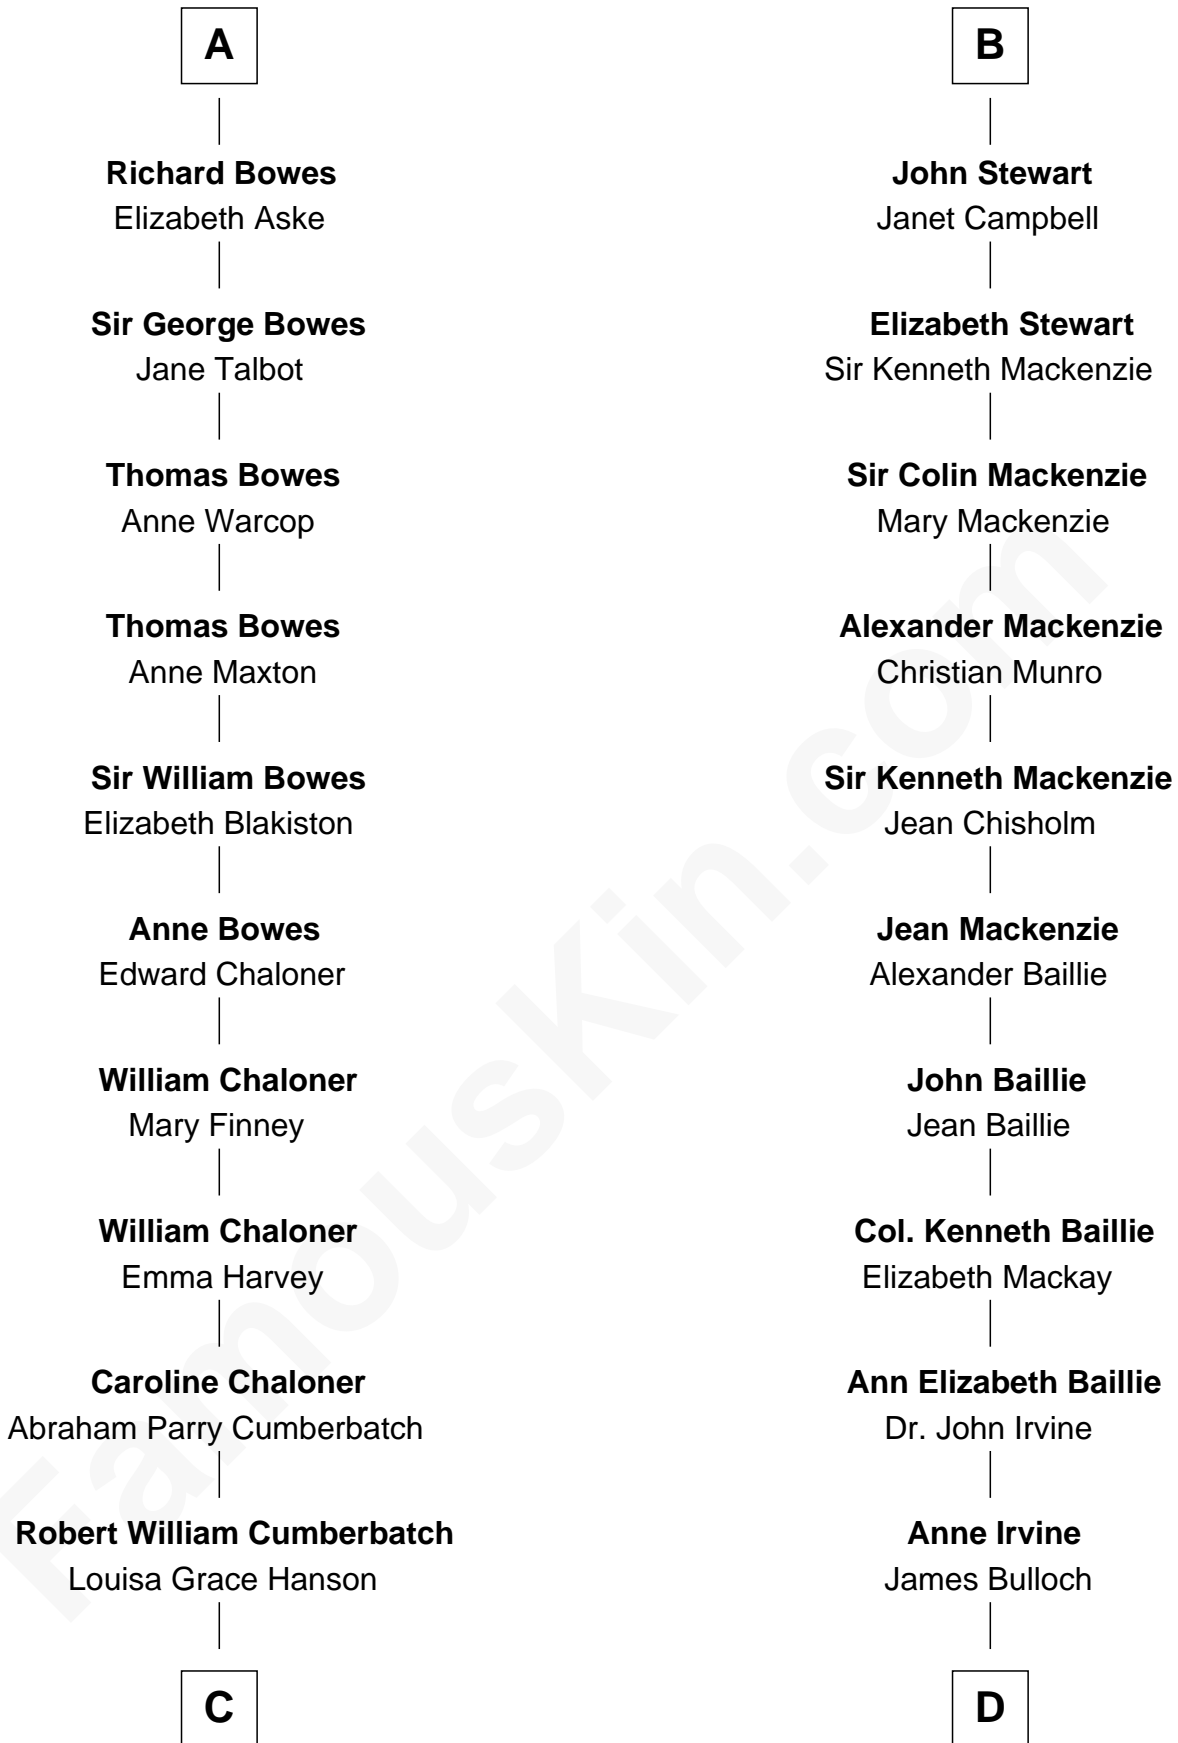

FamousKin.com

Relationship Chart of

Benedict Cumberbatch
Movie, Television and Stage Actor

19th cousin 1 time removed of

Theodore Roosevelt
26th U.S. President

C

Henry Alfred Cumberbatch

Hélène Gertrude Rees

Henry Carlton Cumberbatch

Pauline Ellen Laing Congdon

Timothy Carlton Congdon Cumberbatch

Wanda Ventham

Benedict Cumberbatch

Movie, Television and Stage Actor

D

James Stephens Bulloch

Martha Stewart

Martha Bulloch

Theodore Roosevelt

Theodore Roosevelt

26th U.S. President