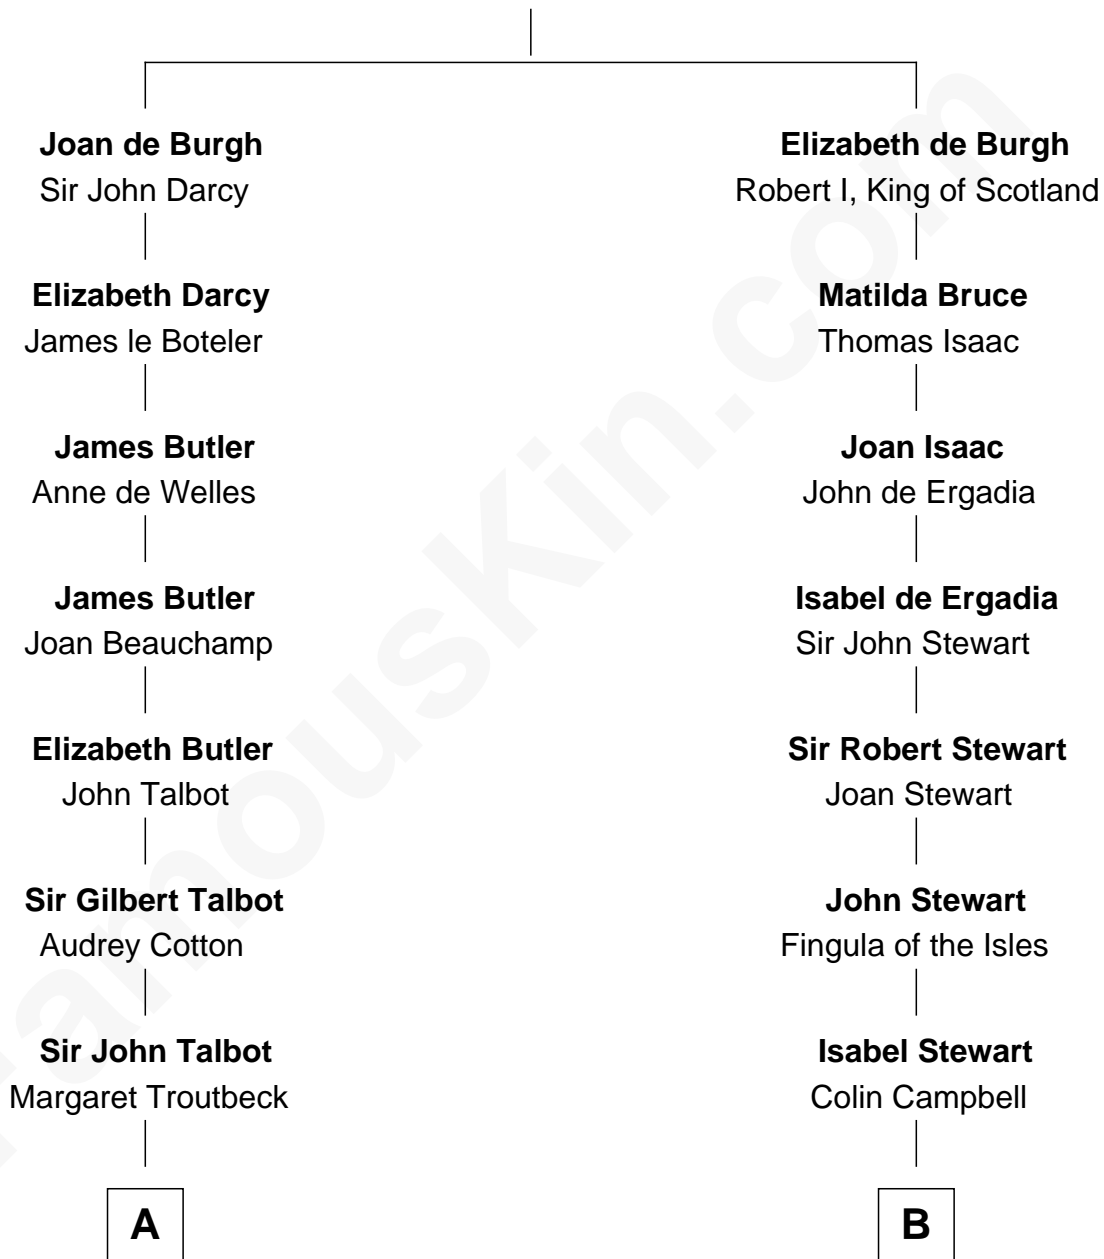

FamousKin.com
Relationship Chart of
Benedict Cumberbatch
Movie, Television and Stage Actor

20th cousin of
Theodore Roosevelt
26th U.S. President

Sir Richard de Burgh
 Margaret - - - - -

C

Henry Alfred Cumberbatch
Hélène Gertrude Rees

Henry Carlton Cumberbatch
Pauline Ellen Laing Congdon

Timothy Carlton Congdon Cumberbatch
Wanda Ventham

Benedict Cumberbatch
Movie, Television and Stage Actor

D

Anne Irvine
James Bulloch

James Stephens Bulloch
Martha Stewart

Martha Bulloch
Theodore Roosevelt

Theodore Roosevelt
26th U.S. President

FamousKin.com