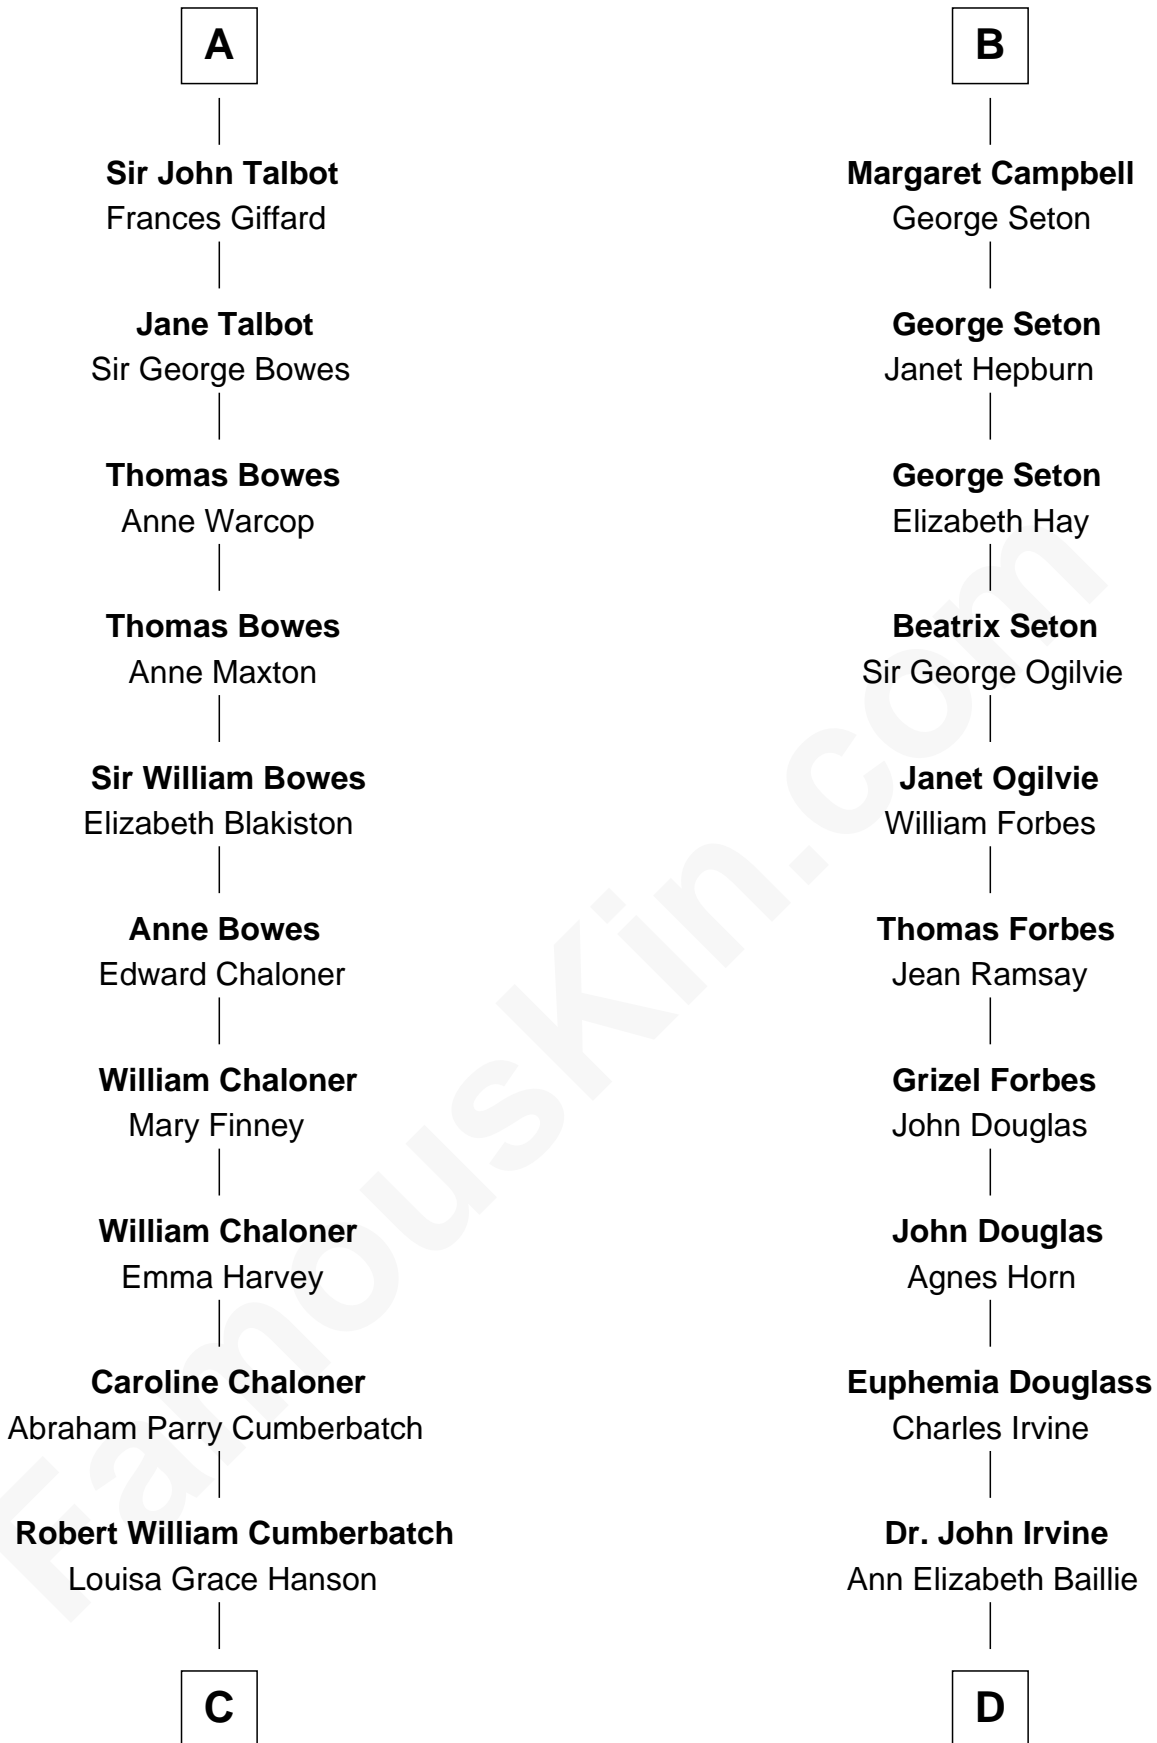

FamousKin.com
Relationship Chart of
Benedict Cumberbatch
Movie, Television and Stage Actor

20th cousin of
Theodore Roosevelt
26th U.S. President

Sir Richard de Burgh
 Margaret - - - - -

C

Henry Alfred Cumberbatch
Hélène Gertrude Rees

Henry Carlton Cumberbatch
Pauline Ellen Laing Congdon

Timothy Carlton Congdon Cumberbatch
Wanda Ventham

Benedict Cumberbatch
Movie, Television and Stage Actor

D

Anne Irvine
James Bulloch

James Stephens Bulloch
Martha Stewart

Martha Bulloch
Theodore Roosevelt

Theodore Roosevelt
26th U.S. President

FamousKin.com