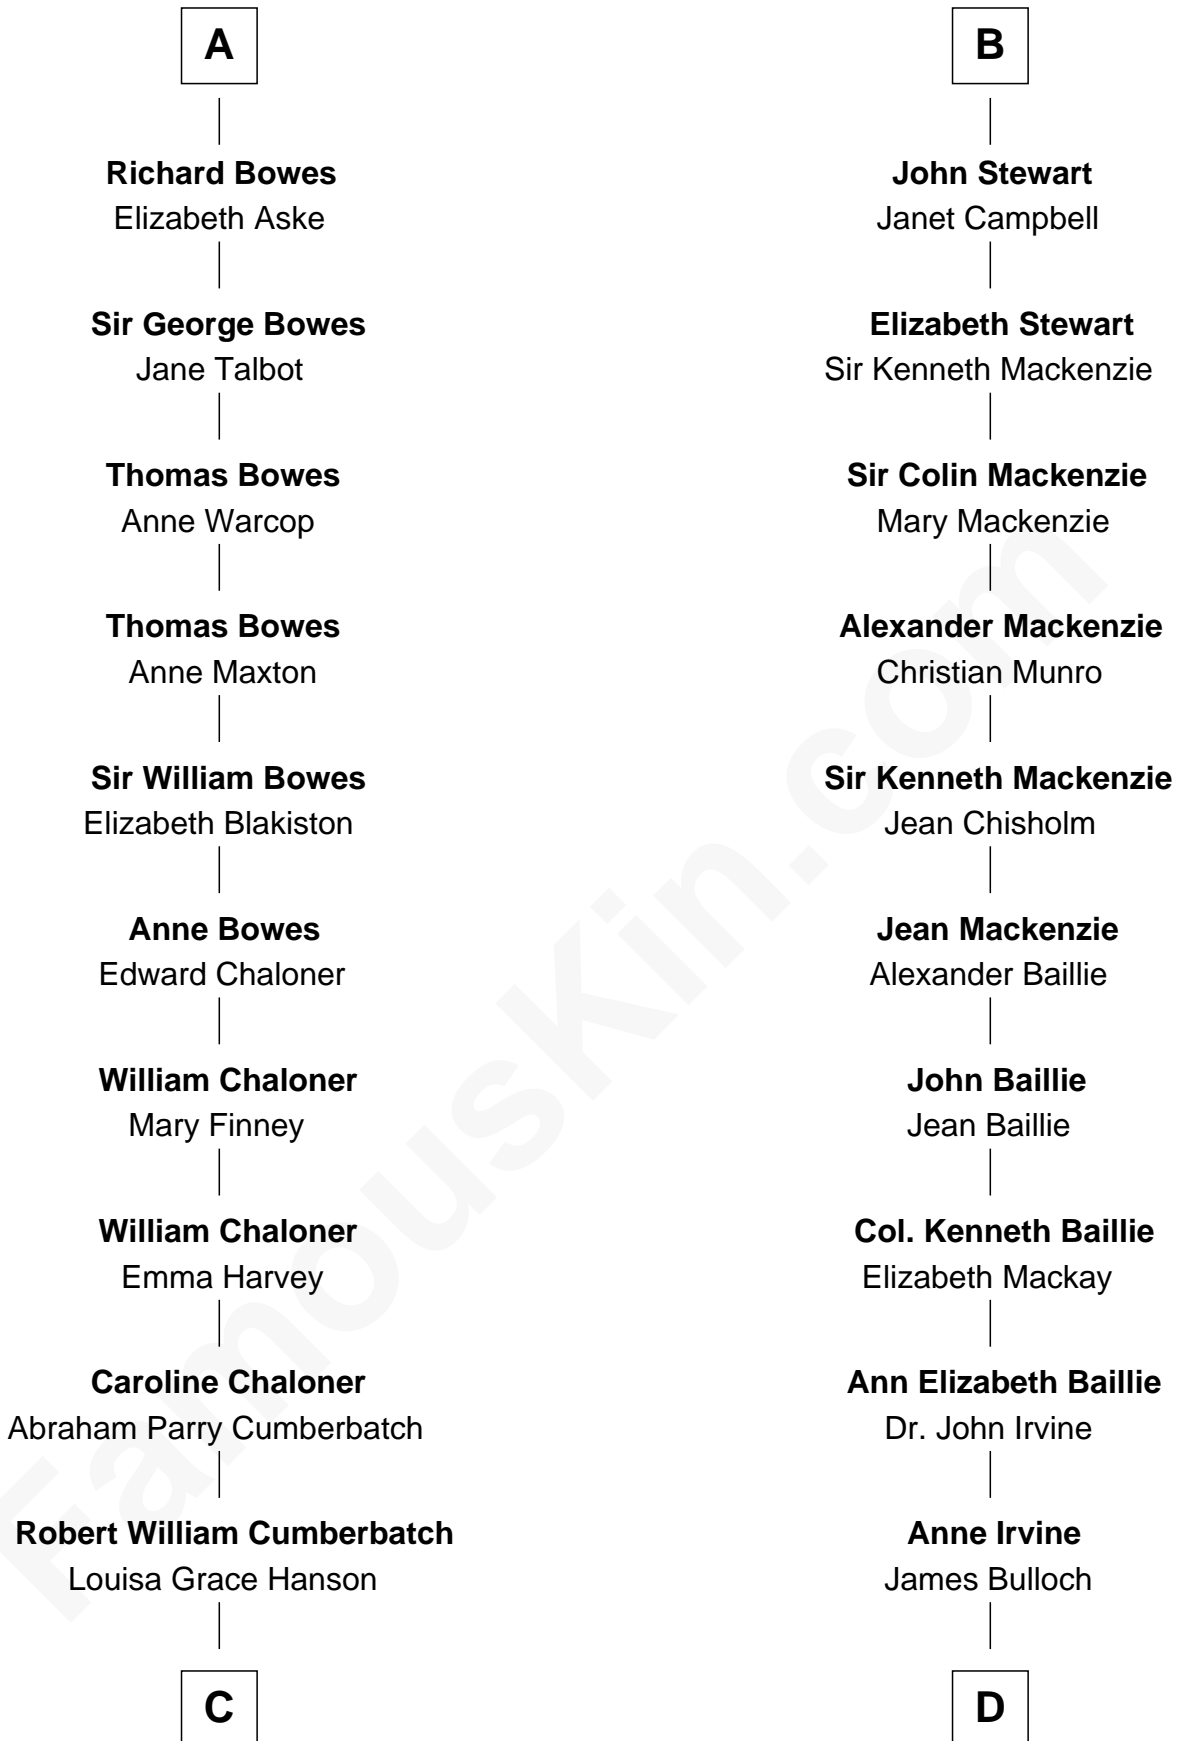

## Relationship Chart of

**Benedict Cumberbatch**  
*Movie, Television and Stage Actor*

19th cousin 1 time removed of

**Theodore Roosevelt**  
*26th U.S. President*

**John Fitzalan**  
 Isabel de Mortimer

**C**

**Henry Alfred Cumberbatch**

Hélène Gertrude Rees

**Henry Carlton Cumberbatch**

Pauline Ellen Laing Congdon

**Timothy Carlton Congdon Cumberbatch**

Wanda Ventham

**Benedict Cumberbatch**

*Movie, Television and Stage Actor*

**D**

**James Stephens Bulloch**

Martha Stewart

**Martha Bulloch**

Theodore Roosevelt

**Theodore Roosevelt**

*26th U.S. President*