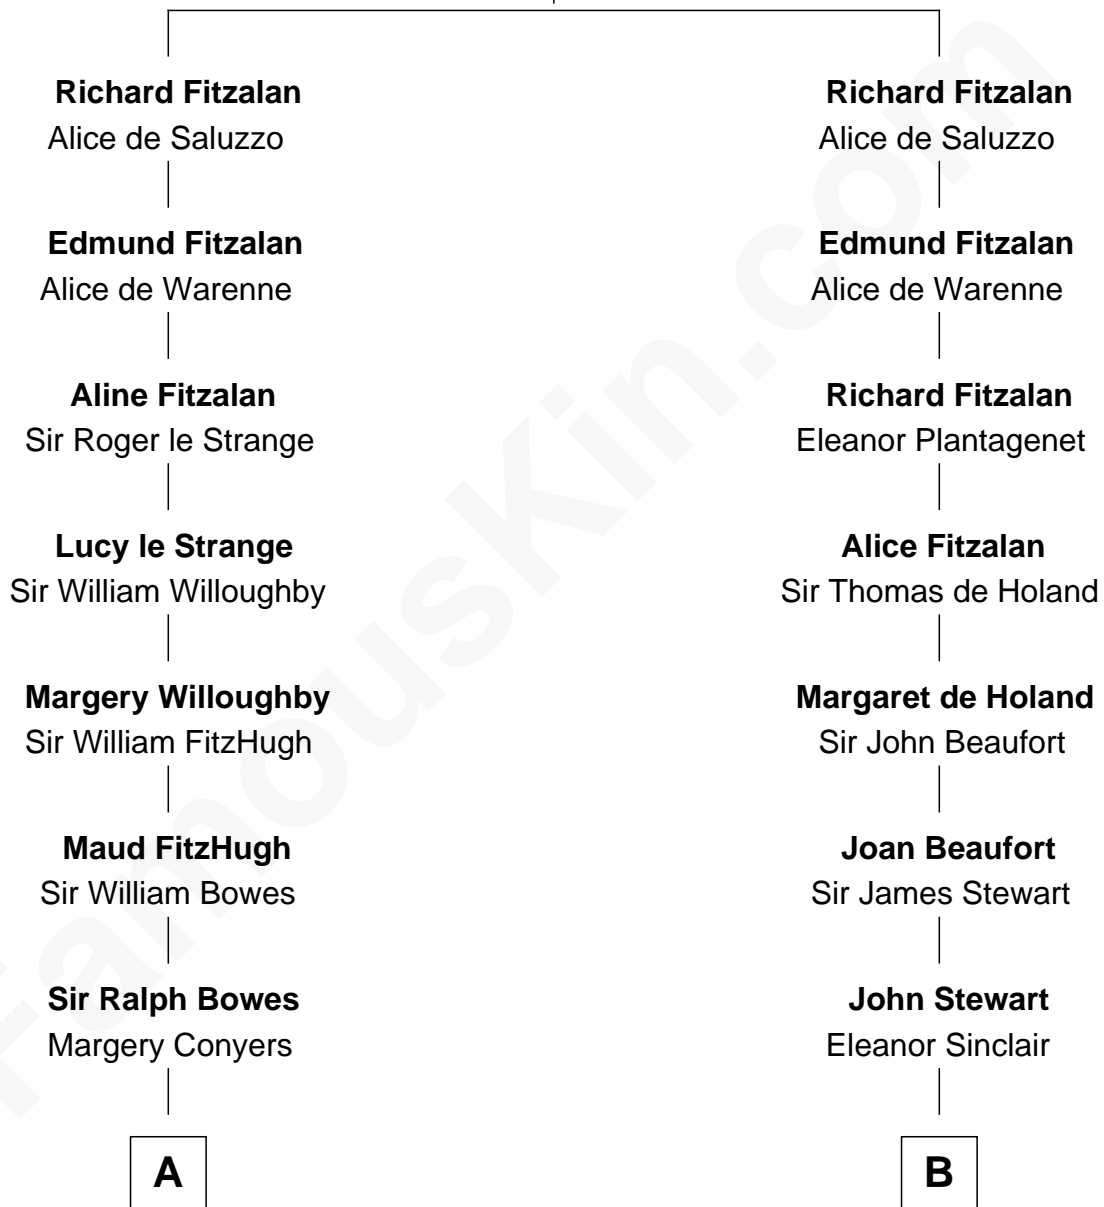

## Relationship Chart of

**Benedict Cumberbatch**  
*Movie, Television and Stage Actor*

19th cousin 1 time removed of

**Theodore Roosevelt**  
*26th U.S. President*

**John Fitzalan**  
 Isabel de Mortimer

**C**

**Henry Alfred Cumberbatch**

Hélène Gertrude Rees

**Henry Carlton Cumberbatch**

Pauline Ellen Laing Congdon

**Timothy Carlton Congdon Cumberbatch**

Wanda Ventham

**Benedict Cumberbatch**

*Movie, Television and Stage Actor*

**D**

**James Stephens Bulloch**

Martha Stewart

**Martha Bulloch**

Theodore Roosevelt

**Theodore Roosevelt**

*26th U.S. President*