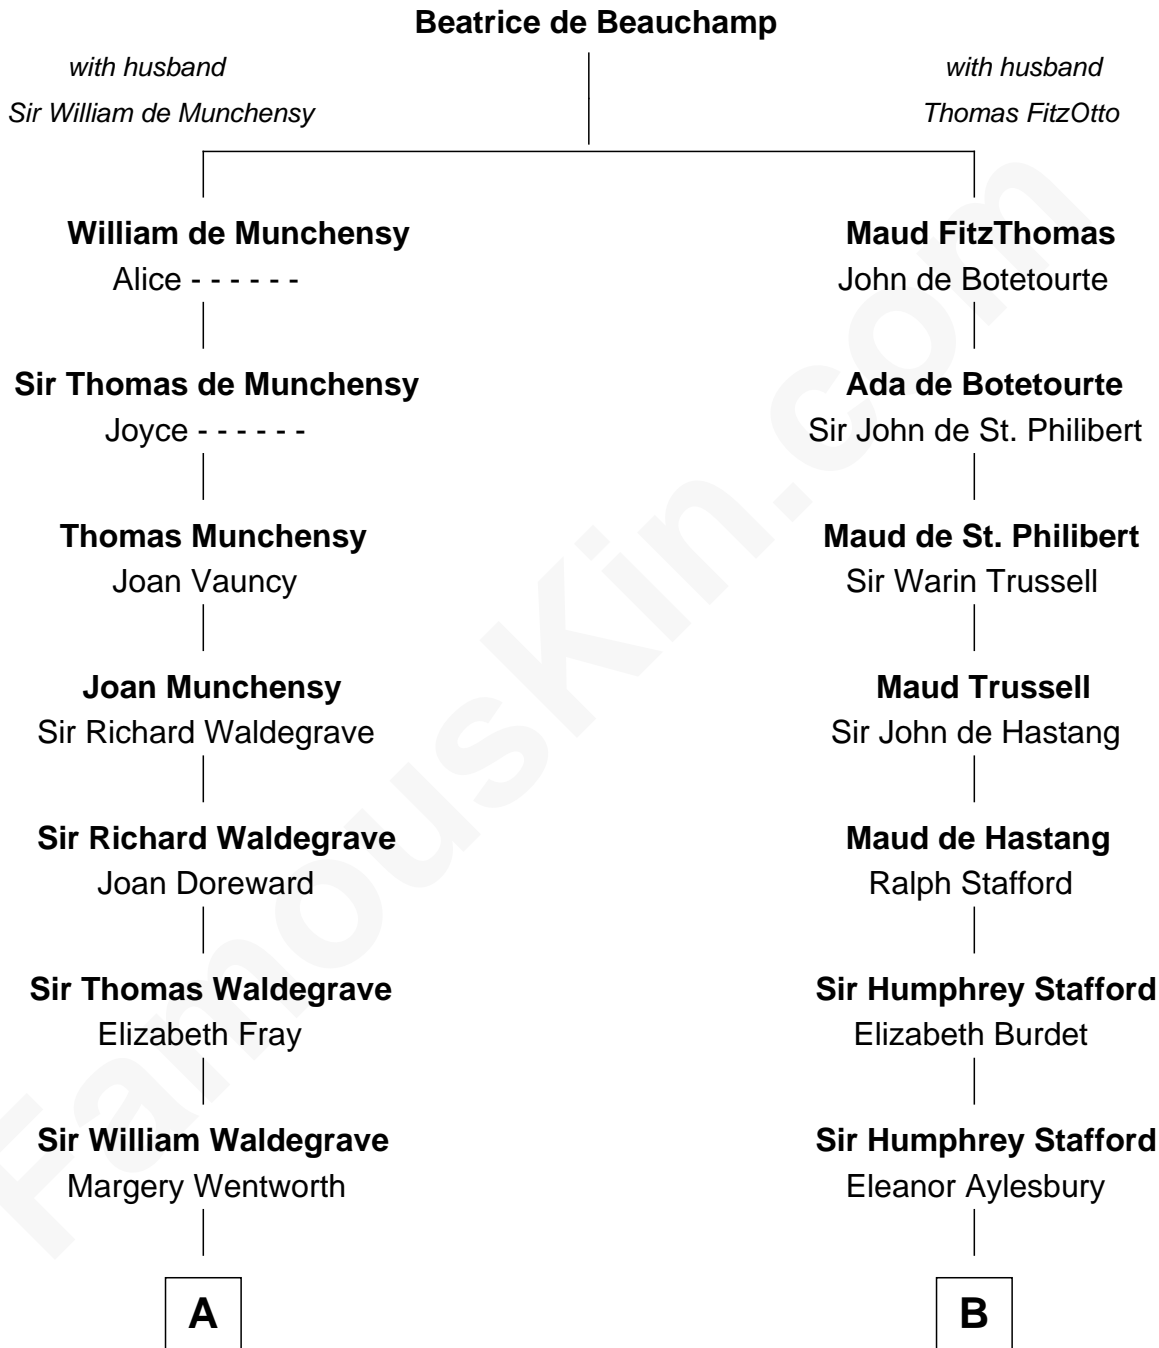

FamousKin.com
Relationship Chart of
Benedict Cumberbatch
Movie, Television and Stage Actor

21st cousin of
Alice (Lee) Roosevelt
First Wife of President Theodore Roosevelt

C

Robert William Cumberbatch

Louisa Grace Hanson

Henry Alfred Cumberbatch

Hélène Gertrude Rees

Henry Carlton Cumberbatch

Pauline Ellen Laing Congdon

Timothy Carlton Congdon Cumberbatch

Wanda Ventham

Benedict Cumberbatch

Movie, Television and Stage Actor

George Cabot Lee

Alice (Lee) Roosevelt

Wife of President Theodore Roosevelt