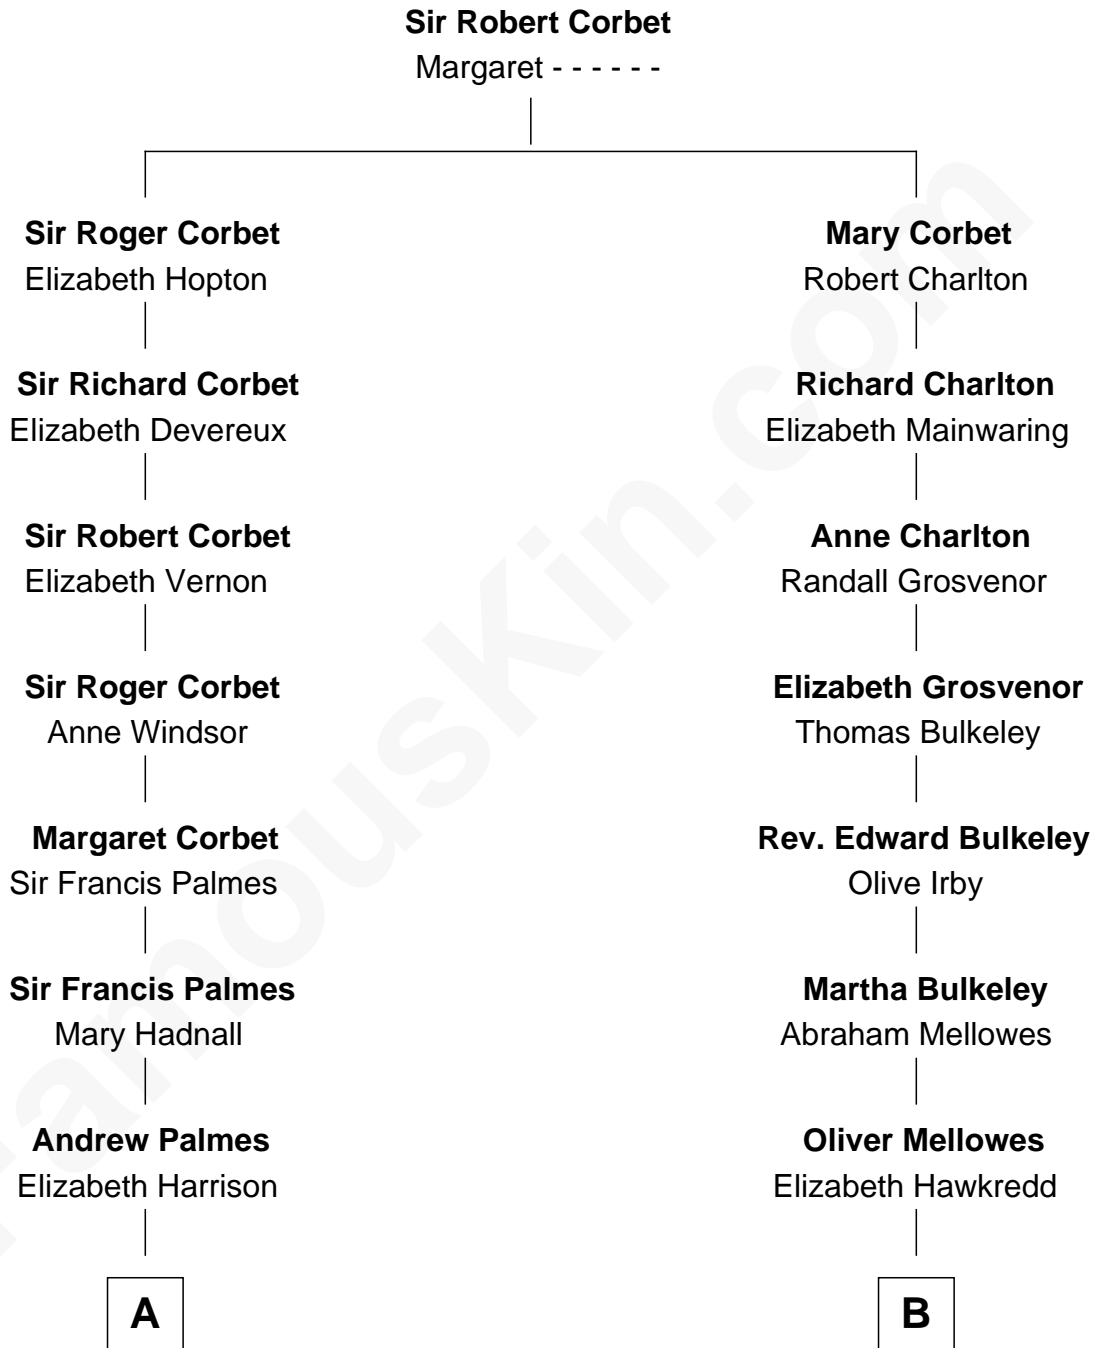

## Relationship Chart of

**Benedict Cumberbatch**

*Movie, Television and Stage Actor*

15th cousin 3 times removed of

**Alice (Lee) Roosevelt**

*First Wife of President Theodore Roosevelt*

**Timothy Carlton Congdon Cumberbatch**

Wanda Ventham

**Benedict Cumberbatch**

*Movie, Television and Stage Actor*

FamousKin.com