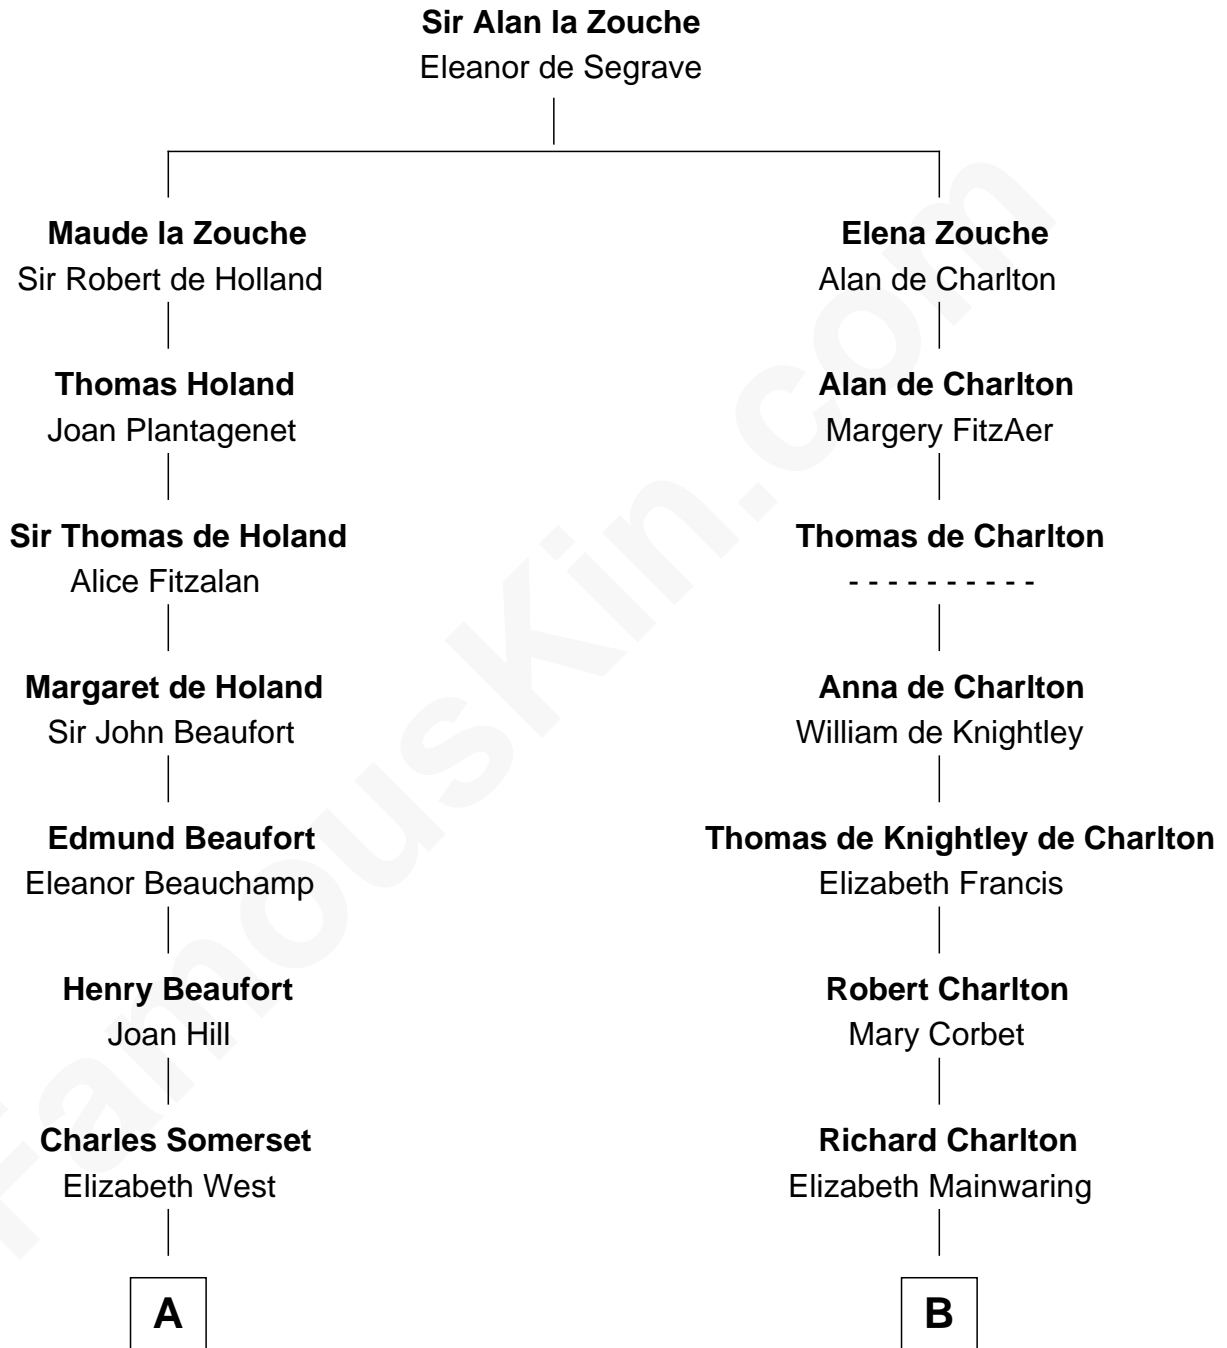

FamousKin.com

Relationship Chart of

Benedict Cumberbatch
Movie, Television and Stage Actor

20th cousin 1 time removed of

Alice (Lee) Roosevelt
First Wife of President Theodore Roosevelt

C

Robert William Cumberbatch

Louisa Grace Hanson

Henry Alfred Cumberbatch

Hélène Gertrude Rees

Henry Carlton Cumberbatch

Pauline Ellen Laing Congdon

Timothy Carlton Congdon Cumberbatch

Wanda Ventham

Benedict Cumberbatch