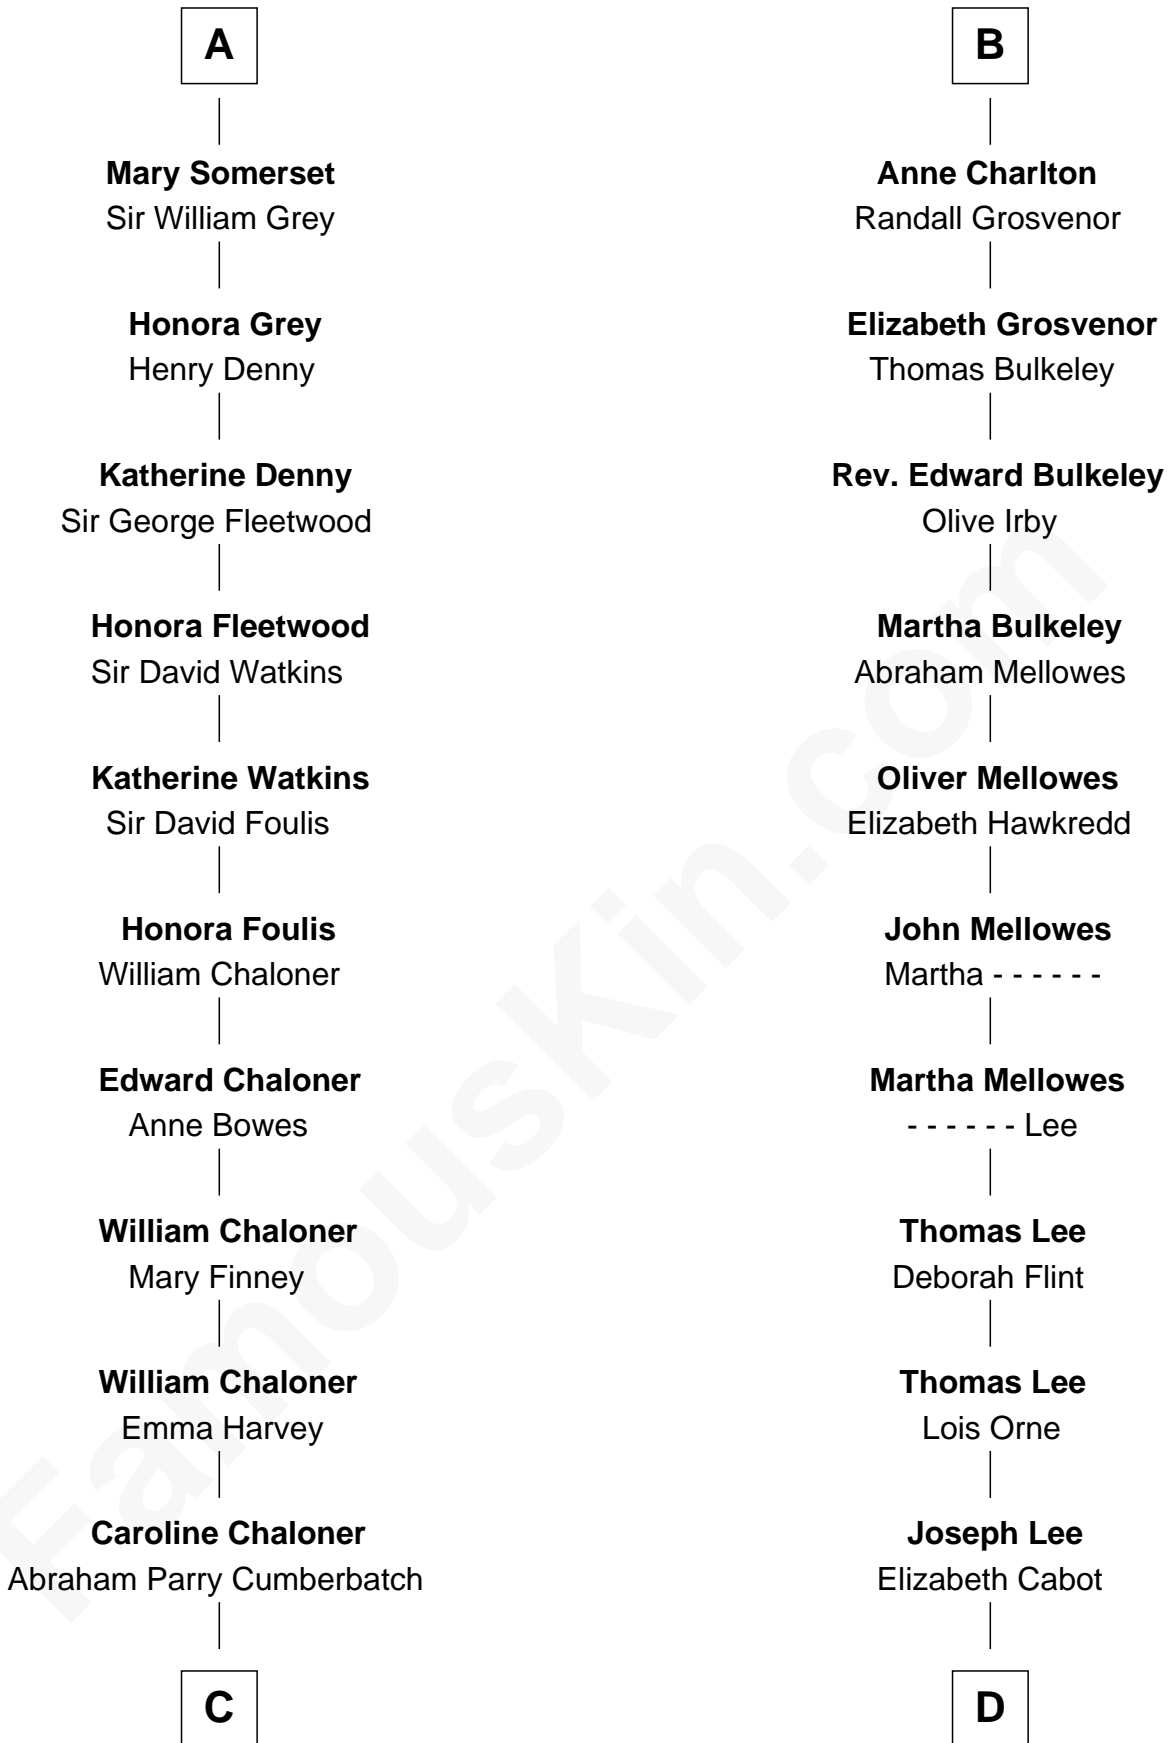

FamousKin.com

Relationship Chart of

Benedict Cumberbatch
Movie, Television and Stage Actor

20th cousin 1 time removed of

Alice (Lee) Roosevelt
First Wife of President Theodore Roosevelt

C

Robert William Cumberbatch

Louisa Grace Hanson

Henry Alfred Cumberbatch

Hélène Gertrude Rees

Henry Carlton Cumberbatch

Pauline Ellen Laing Congdon

Timothy Carlton Congdon Cumberbatch

Wanda Ventham

Benedict Cumberbatch