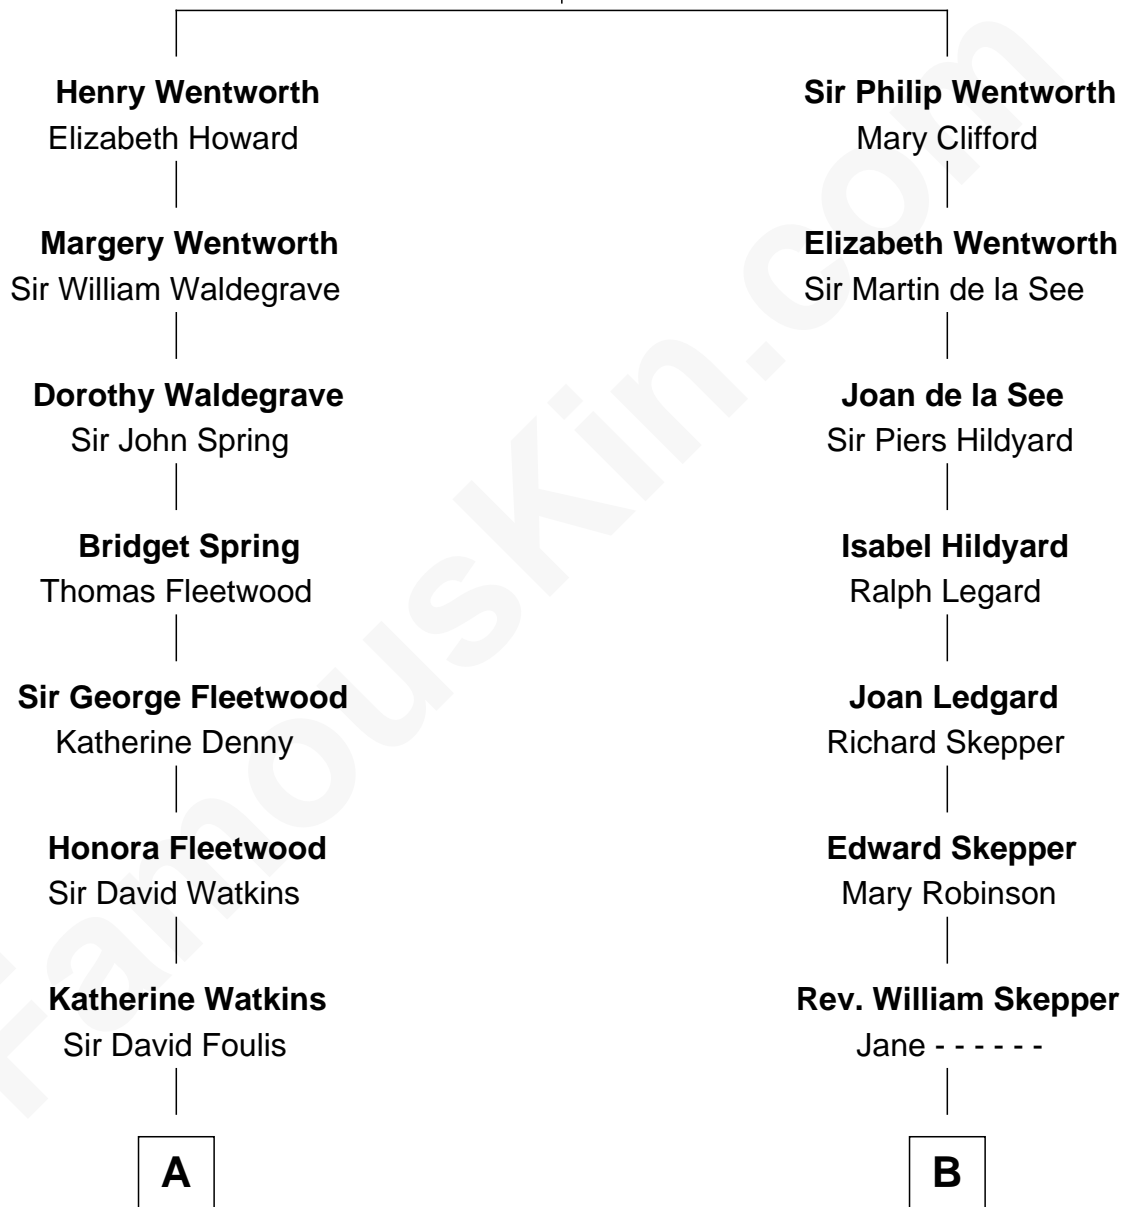

## Relationship Chart of

**Benedict Cumberbatch**

*Movie, Television and Stage Actor*

16th cousin of

**Alice (Lee) Roosevelt**

*First Wife of President Theodore Roosevelt*

**Sir Roger Wentworth**

Margery Despencer

**A**

**Honora Foulis**  
William Chaloner

**Edward Chaloner**  
Anne Bowes

**William Chaloner**  
Mary Finney

**William Chaloner**  
Emma Harvey

**Caroline Chaloner**  
Abraham Parry Cumberbatch

**Robert William Cumberbatch**  
Louisa Grace Hanson