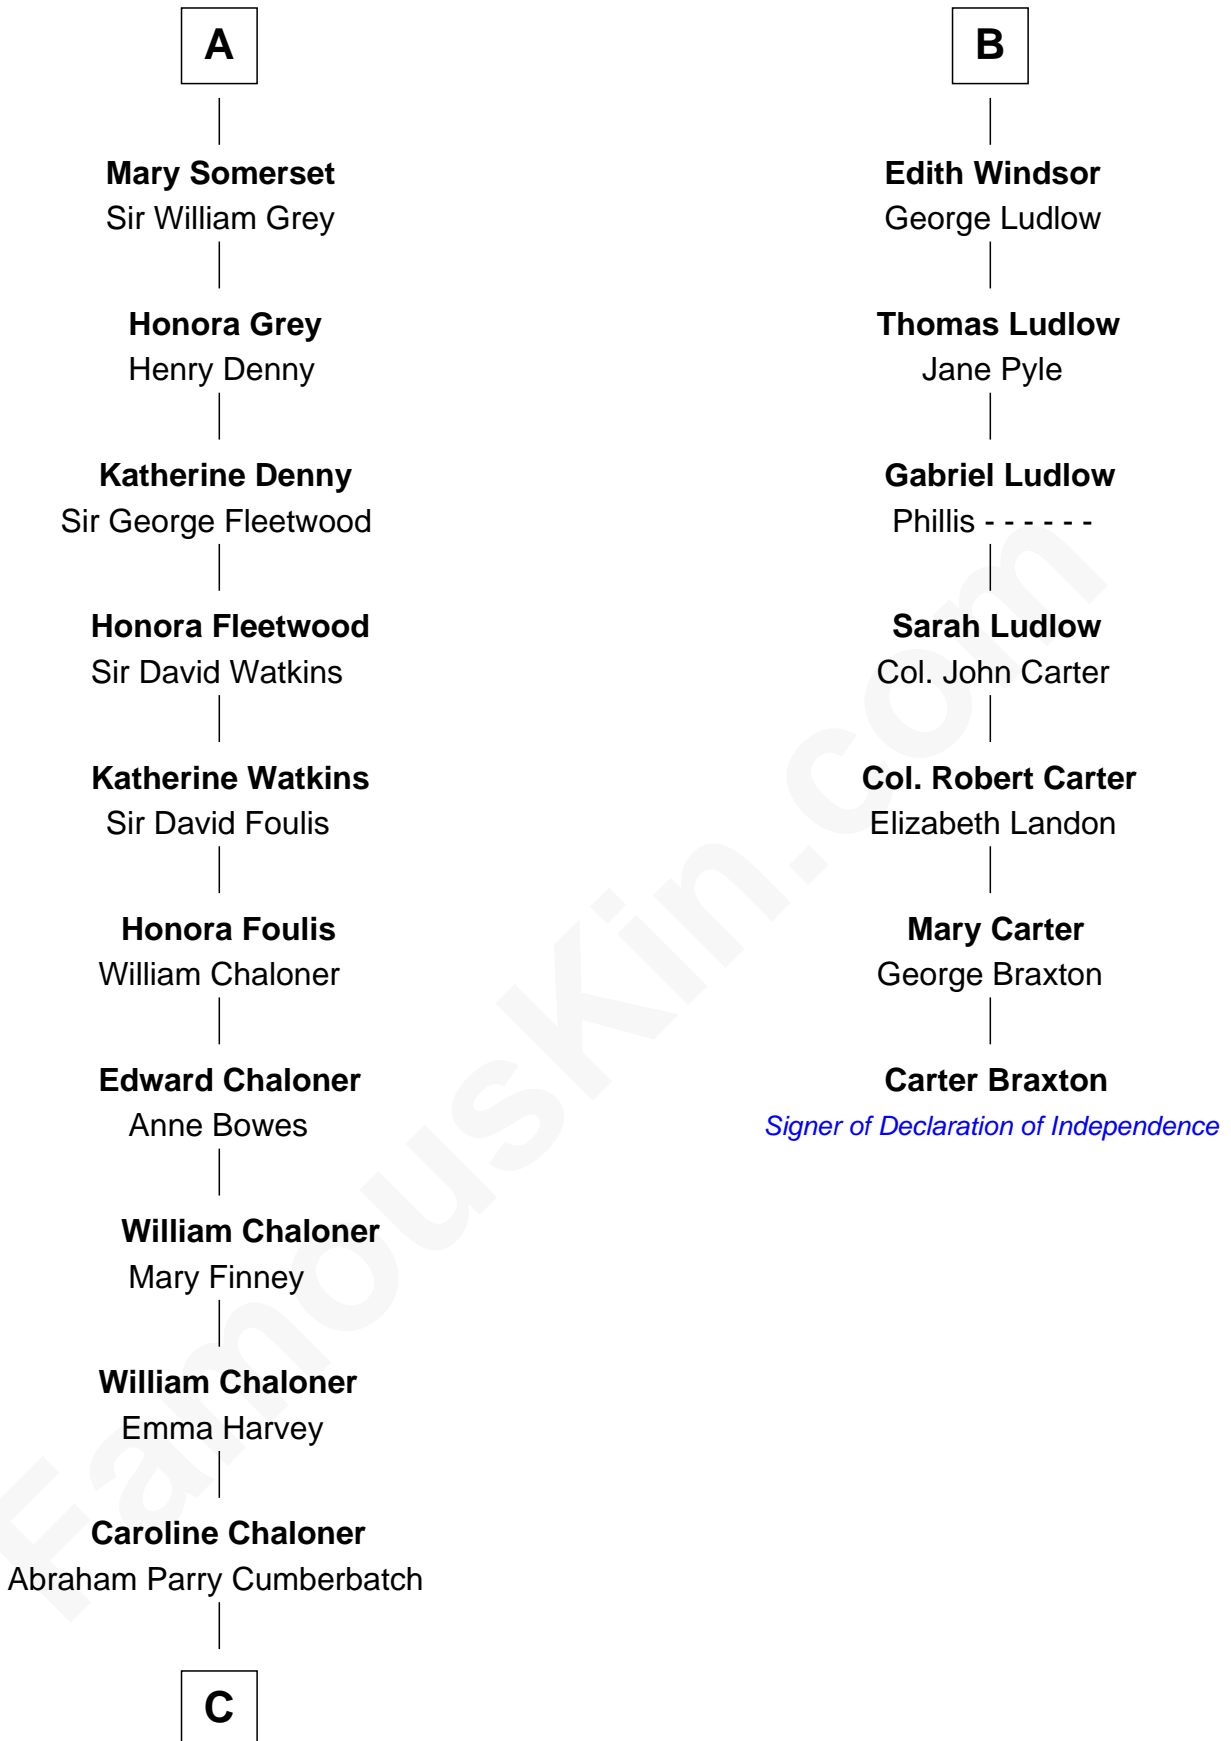

# FamousKin.com Relationship Chart of

**Benedict Cumberbatch**  
Movie, Television and Stage Actor

13th cousin 8 times removed of

**Carter Braxton**

Signer of the Declaration of Independence

**C**

Robert William Cumberbatch

Louisa Grace Hanson

Henry Alfred Cumberbatch

Hélène Gertrude Rees

Henry Carlton Cumberbatch

Pauline Ellen Laing Congdon

Timothy Carlton Congdon Cumberbatch

Wanda Ventham

**Benedict Cumberbatch**