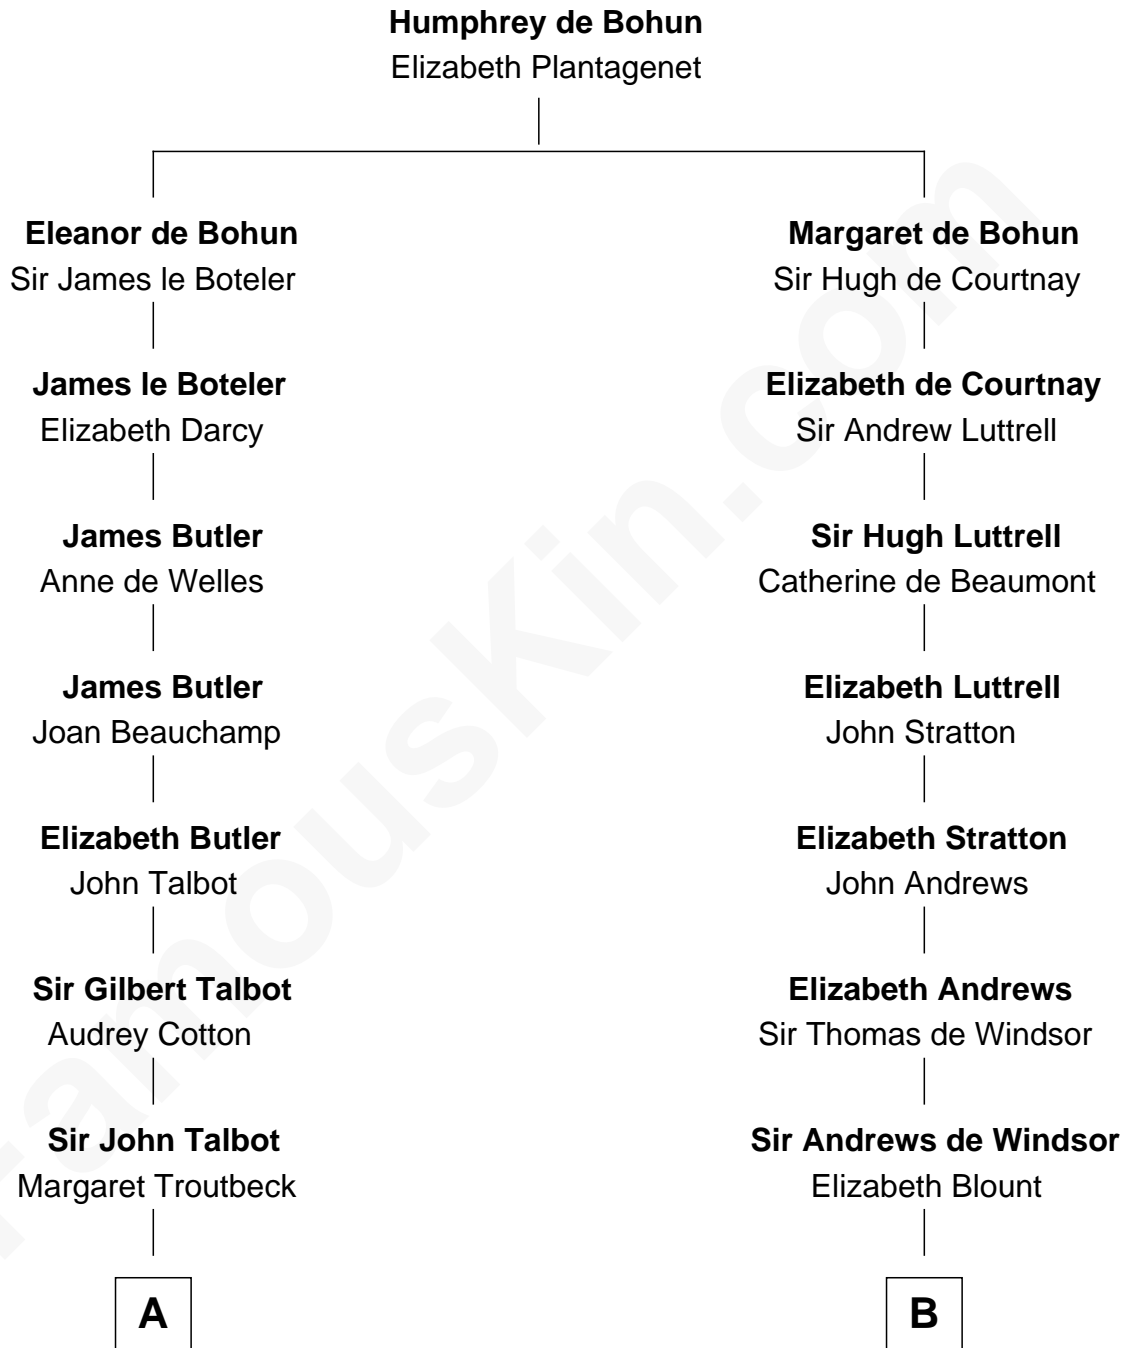

FamousKin.com Relationship Chart of

Benedict Cumberbatch
Movie, Television and Stage Actor

13th cousin 7 times removed of

Carter Braxton

Signer of the Declaration of Independence

C

Henry Alfred Cumberbatch

Hélène Gertrude Rees

Henry Carlton Cumberbatch

Pauline Ellen Laing Congdon

Timothy Carlton Congdon Cumberbatch

Wanda Ventham

Benedict Cumberbatch

Movie, Television and Stage Actor

FamousKin.com