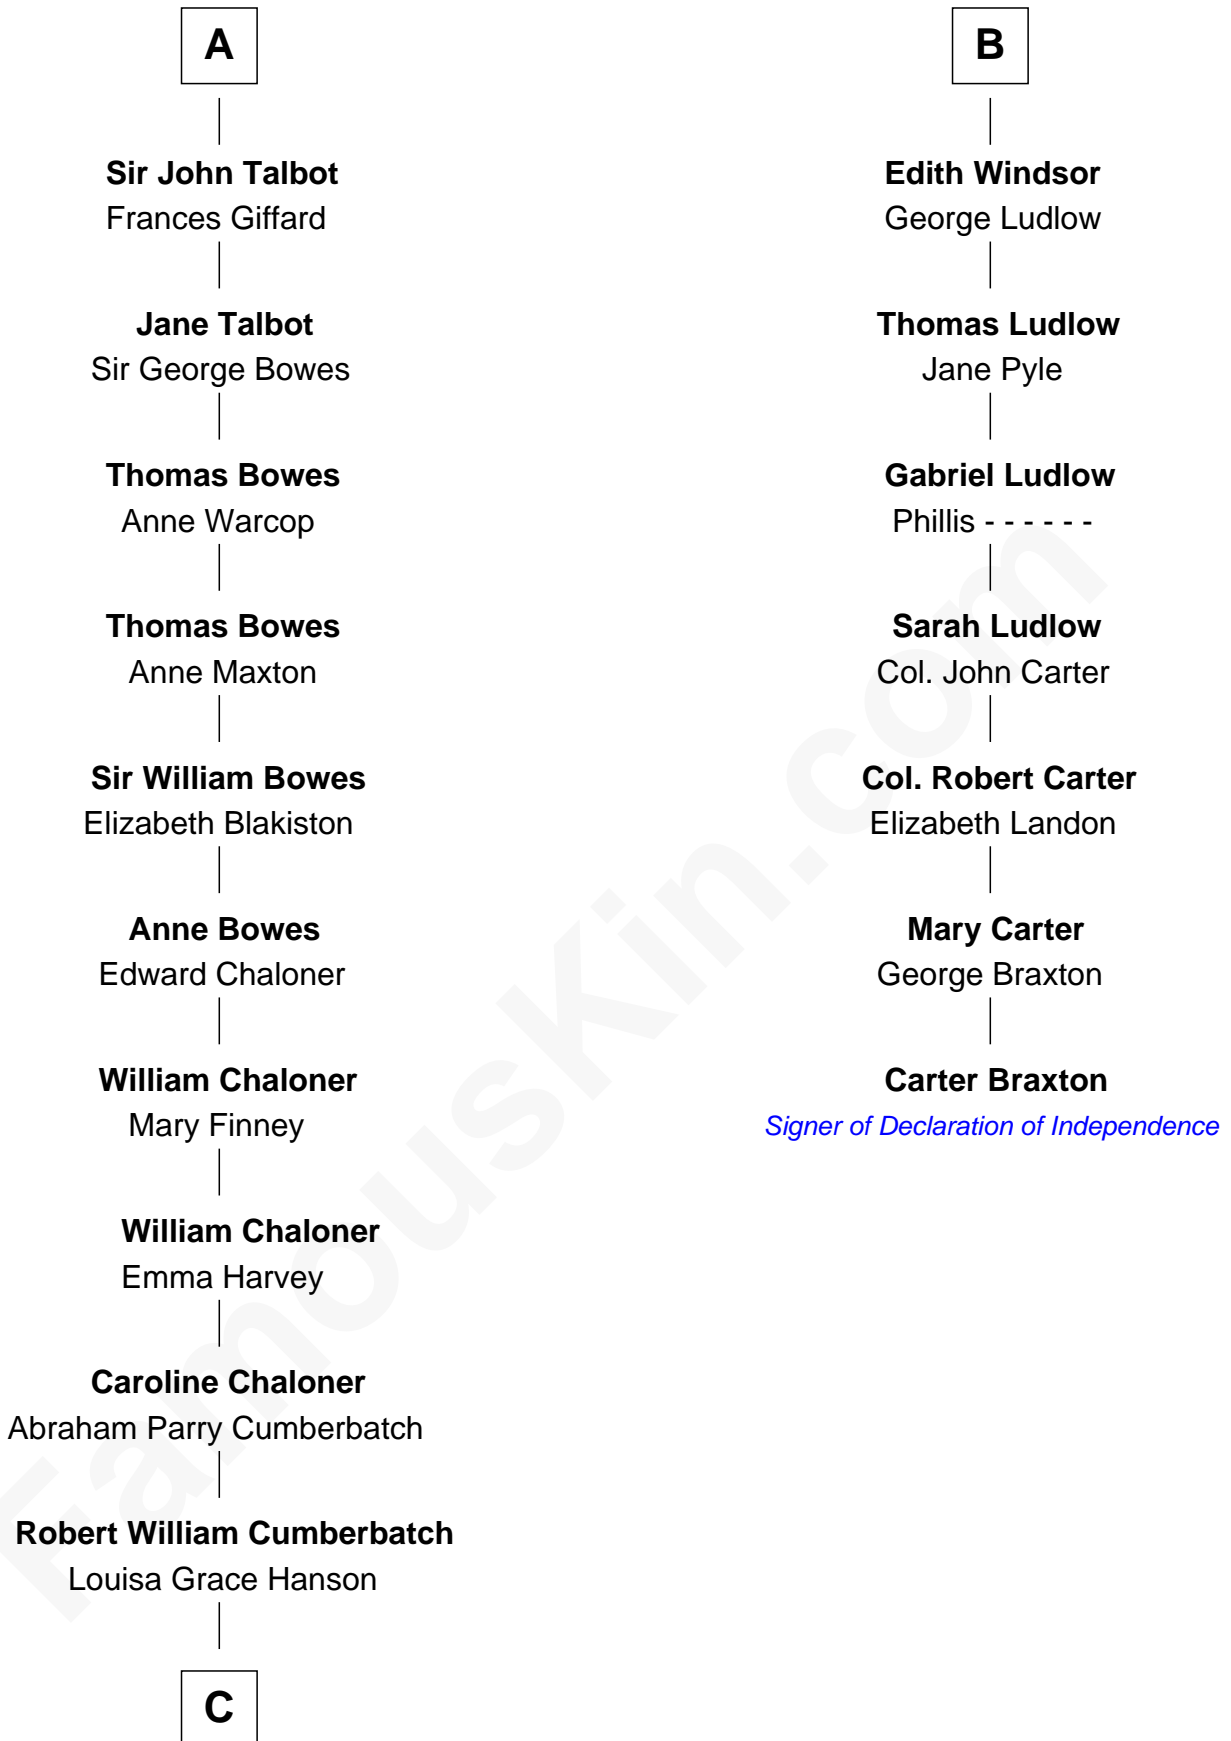

FamousKin.com Relationship Chart of

Benedict Cumberbatch
Movie, Television and Stage Actor

13th cousin 7 times removed of

Carter Braxton

Signer of the Declaration of Independence

C

Henry Alfred Cumberbatch

Hélène Gertrude Rees

Henry Carlton Cumberbatch

Pauline Ellen Laing Congdon

Timothy Carlton Congdon Cumberbatch

Wanda Ventham

Benedict Cumberbatch

Movie, Television and Stage Actor

FamousKin.com