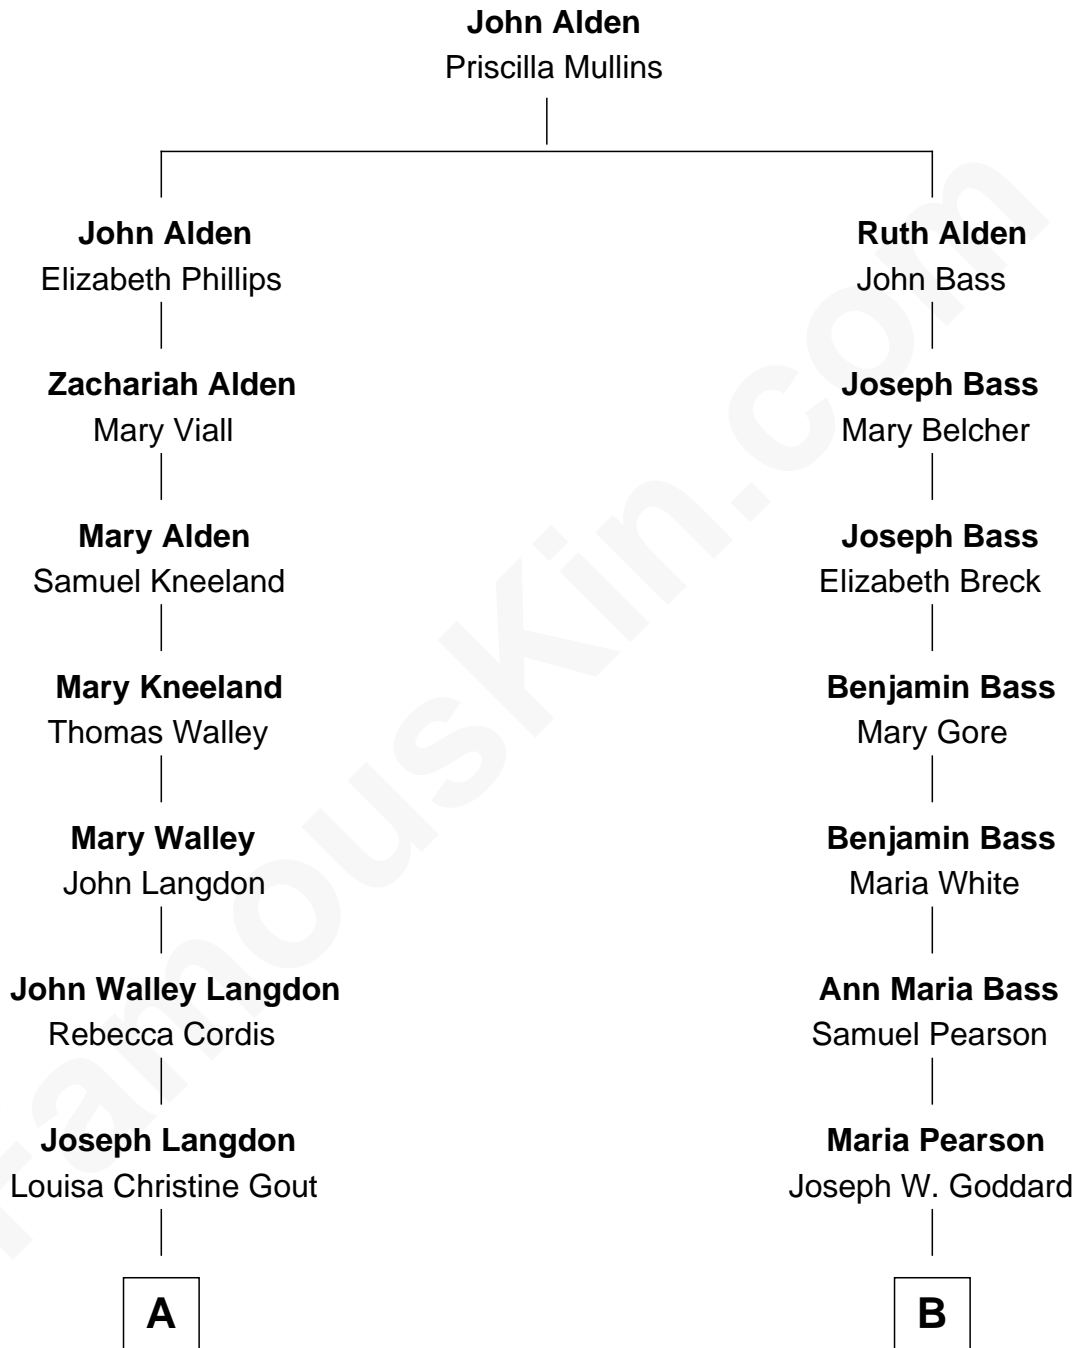

# FamousKin.com

## Relationship Chart of

**Benedict Cumberbatch**  
*Movie, Television and Stage Actor*

8th cousin 3 times removed of

**Samuel P. Goddard**  
*12th Governor of Arizona*

**A**

**Ida Josephine Langdon**

Thomas Bowen Rees

**Hélène Gertrude Rees**

Henry Alfred Cumberbatch

**Henry Carlton Cumberbatch**

Pauline Ellen Laing Congdon

**Timothy Carlton Congdon Cumberbatch**

Wanda Ventham

**Benedict Cumberbatch**

*Movie, Television and Stage Actor*

**B**

**Samuel Pearson Goddard**

Florence Hilton Denham

**Samuel P. Goddard**

*12th Governor of Arizona*

FamousKin.com