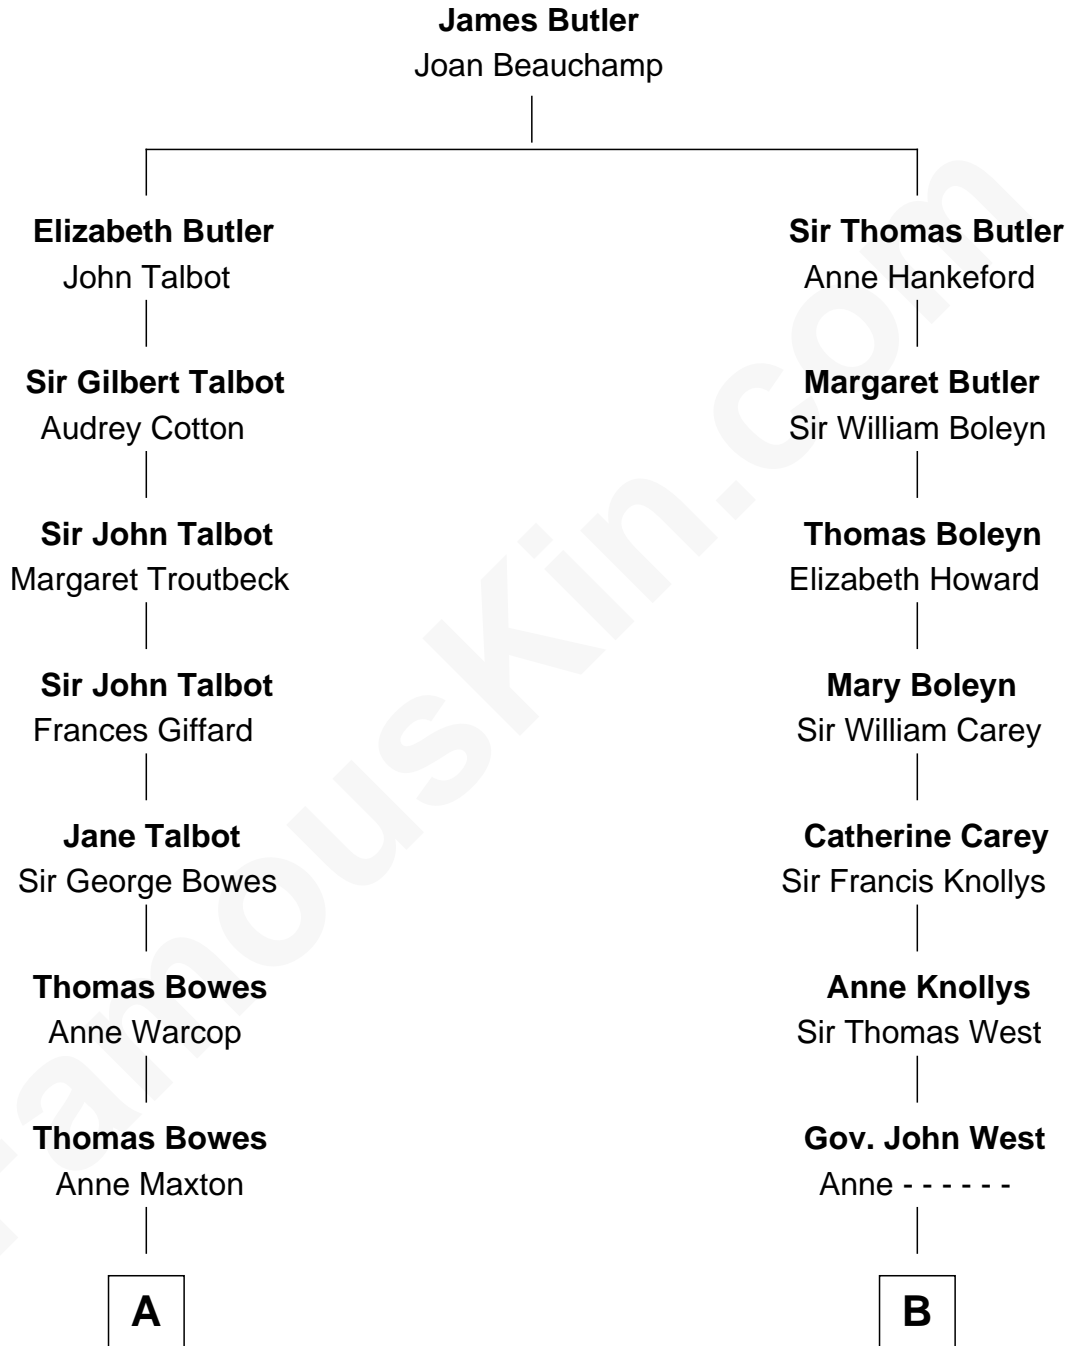

FamousKin.com Relationship Chart of

Benedict Cumberbatch
Movie, Television and Stage Actor

16th cousin 1 time removed of

Cokie Roberts

Author and TV Journalist

A

Sir William Bowes

Elizabeth Blakiston

Anne Bowes

Edward Chaloner

William Chaloner

Mary Finney

William Chaloner

Emma Harvey

Caroline Chaloner

Abraham Parry Cumberbatch

Robert William Cumberbatch

Louisa Grace Hanson

Henry Alfred Cumberbatch

Hélène Gertrude Rees

Henry Carlton Cumberbatch

Pauline Ellen Laing Congdon

Timothy Carlton Congdon Cumberbatch

Wanda Ventham