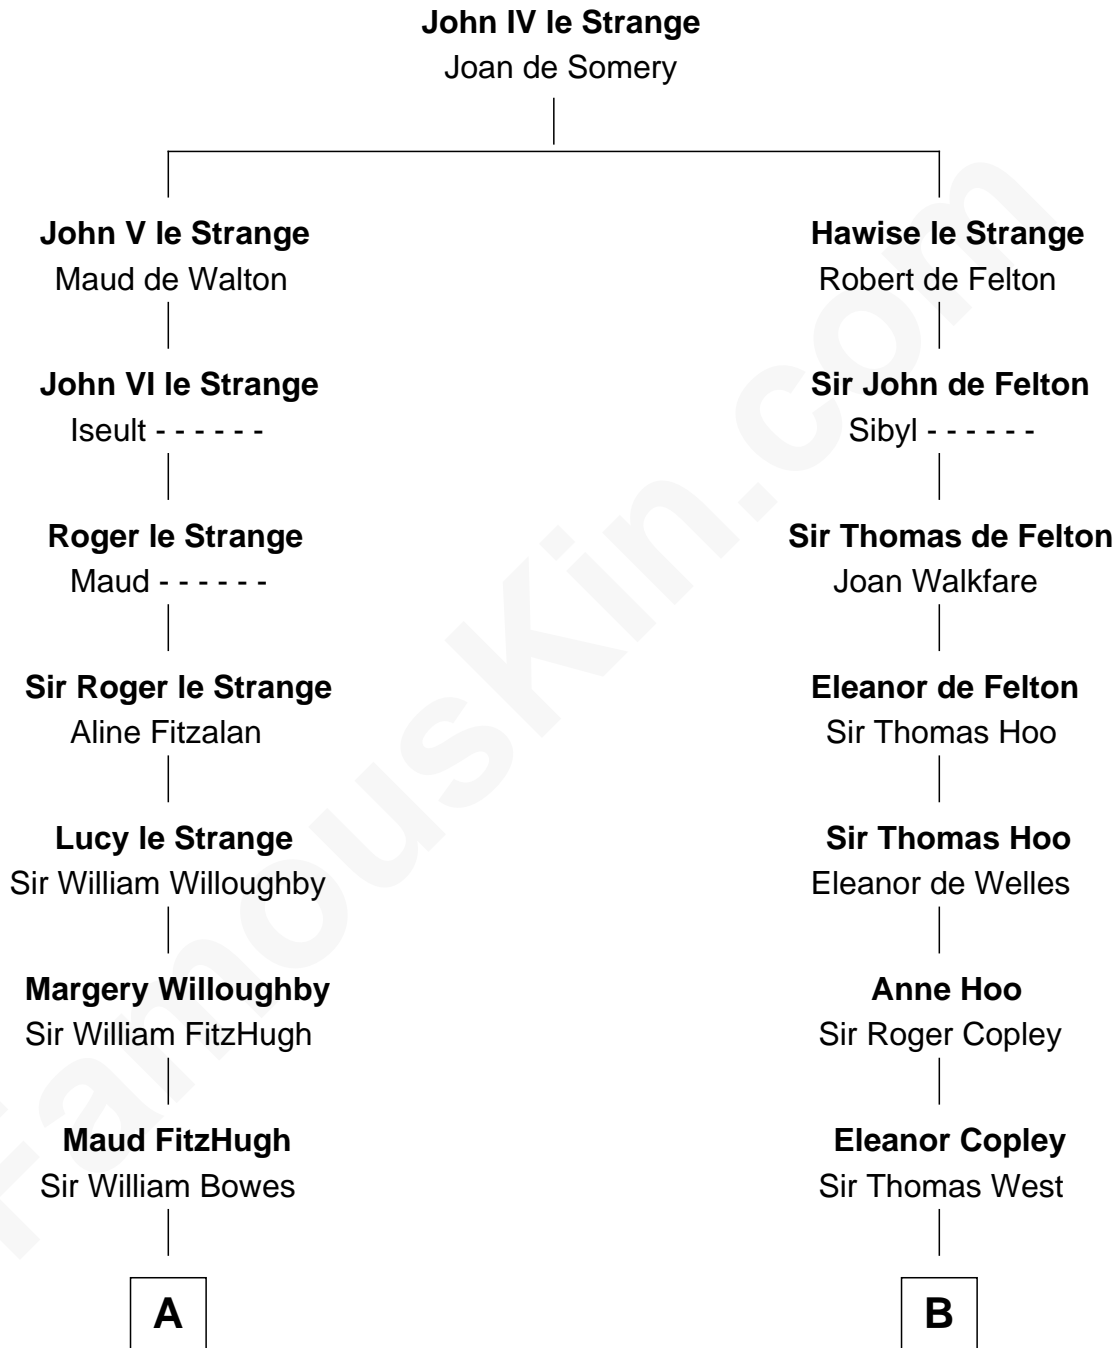

**FamousKin.com**  
**Relationship Chart of**  
**Benedict Cumberbatch**  
*Movie, Television and Stage Actor*

**21st cousin of**

**Cokie Roberts**  
*Author and TV Journalist*

**C**

**Robert William Cumberbatch**

Louisa Grace Hanson

**Henry Alfred Cumberbatch**

Hélène Gertrude Rees

**Henry Carlton Cumberbatch**

Pauline Ellen Laing Congdon

**Timothy Carlton Congdon Cumberbatch**

Wanda Ventham

**Benedict Cumberbatch**