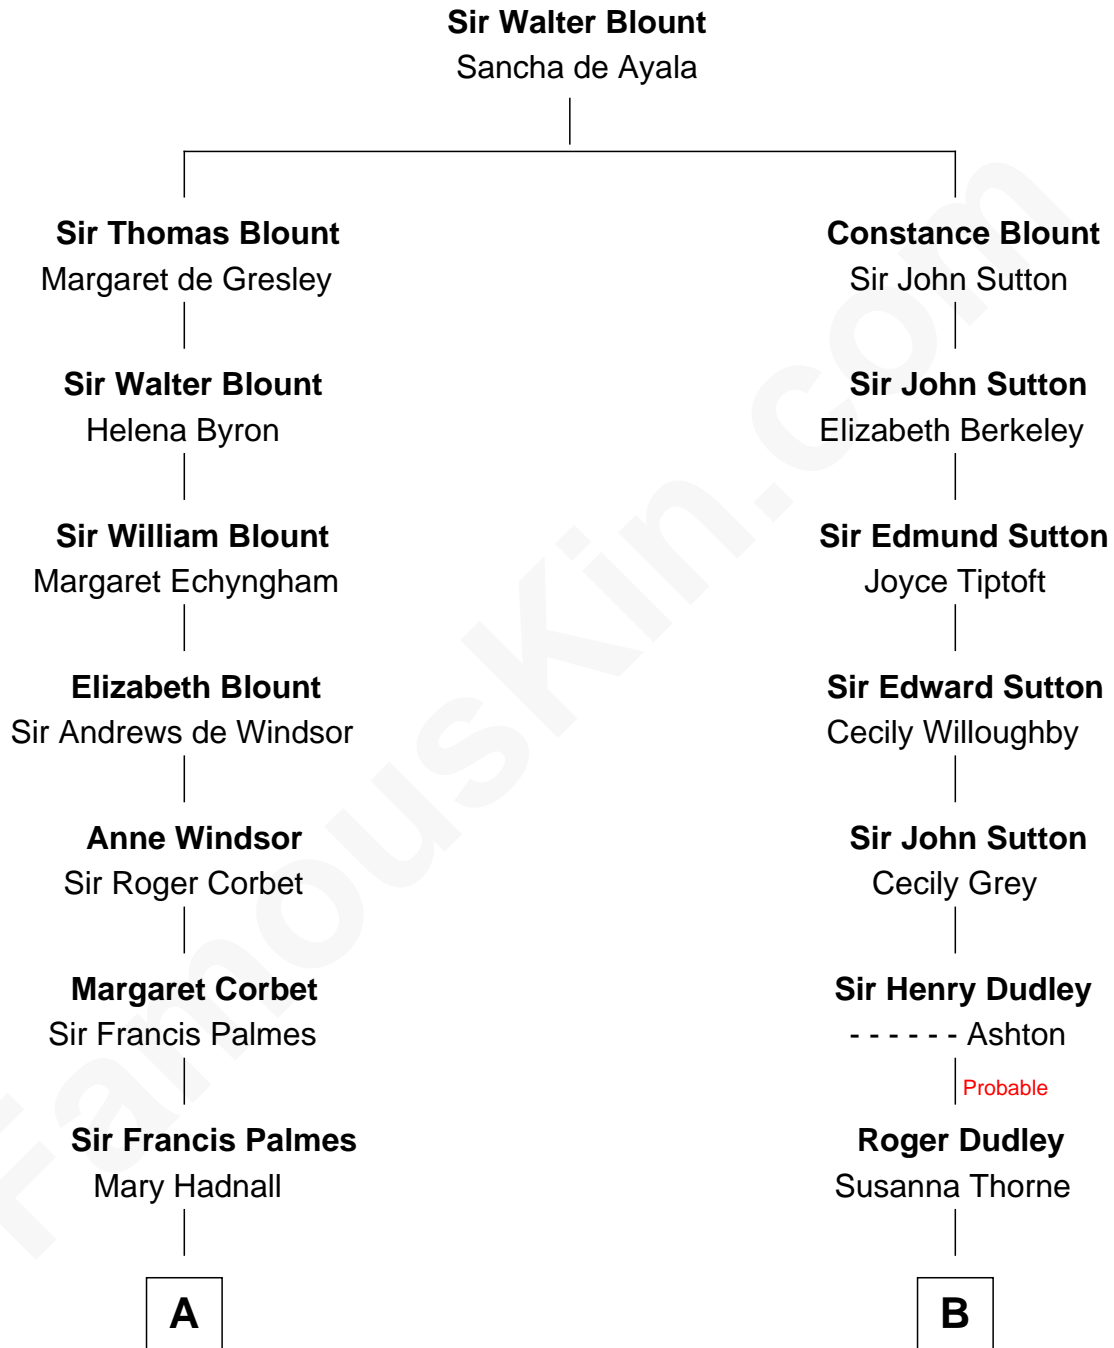

# FamousKin.com Relationship Chart of

**Benedict Cumberbatch**  
Movie, Television and Stage Actor

18th cousin 1 time removed of

**Bill Weld**

68th Governor of Massachusetts

**C**

**Henry Carlton Cumberbatch**

Pauline Ellen Laing Congdon

**Timothy Carlton Congdon Cumberbatch**

Wanda Ventham

**Benedict Cumberbatch**

*Movie, Television and Stage Actor*

**D**

**David Weld**

Mary Blake Nichols

**Bill Weld**

*68th Governor of Massachusetts*

FamousKin.com