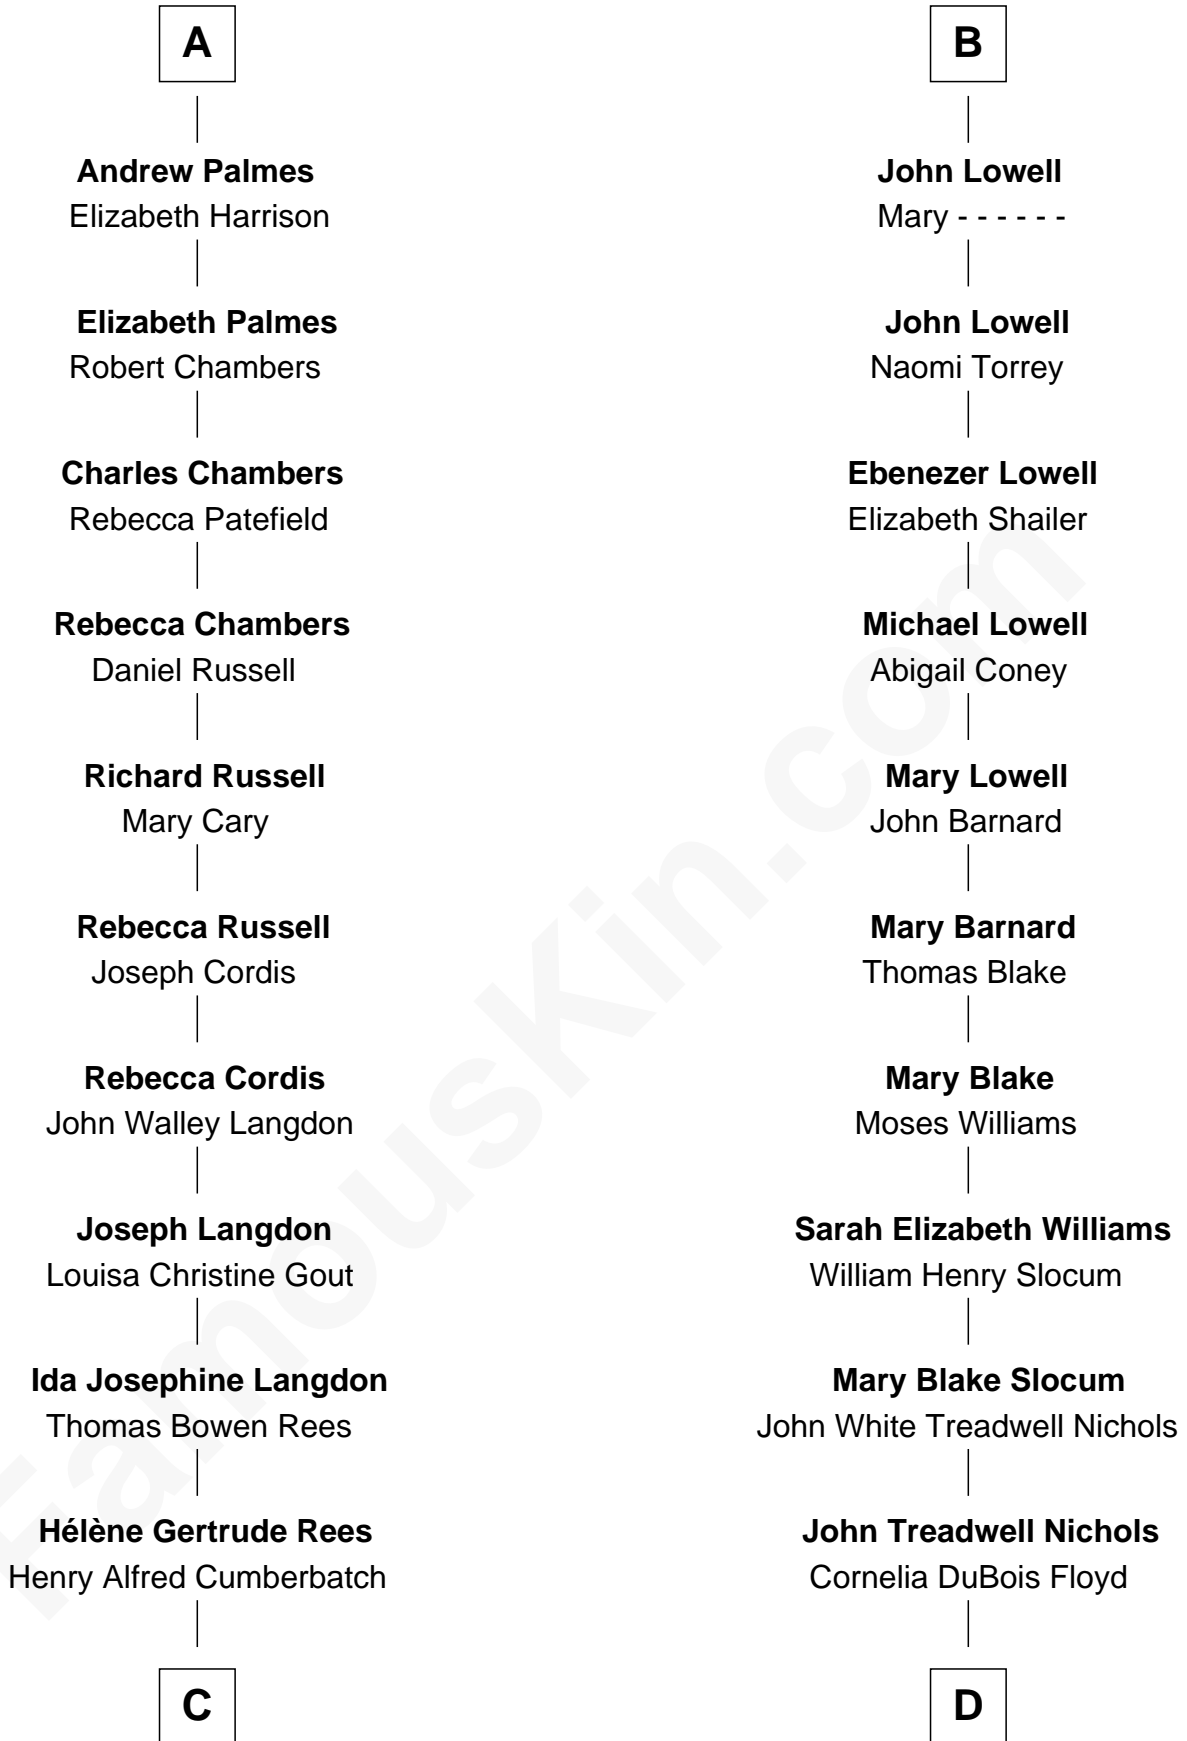

FamousKin.com Relationship Chart of

Benedict Cumberbatch
Movie, Television and Stage Actor

18th cousin 1 time removed of

Bill Weld

68th Governor of Massachusetts

C

Henry Carlton Cumberbatch

Pauline Ellen Laing Congdon

Timothy Carlton Congdon Cumberbatch

Wanda Ventham

Benedict Cumberbatch

Movie, Television and Stage Actor

D

Mary Blake Nichols

David Weld

Bill Weld

68th Governor of Massachusetts

FamousKin.com