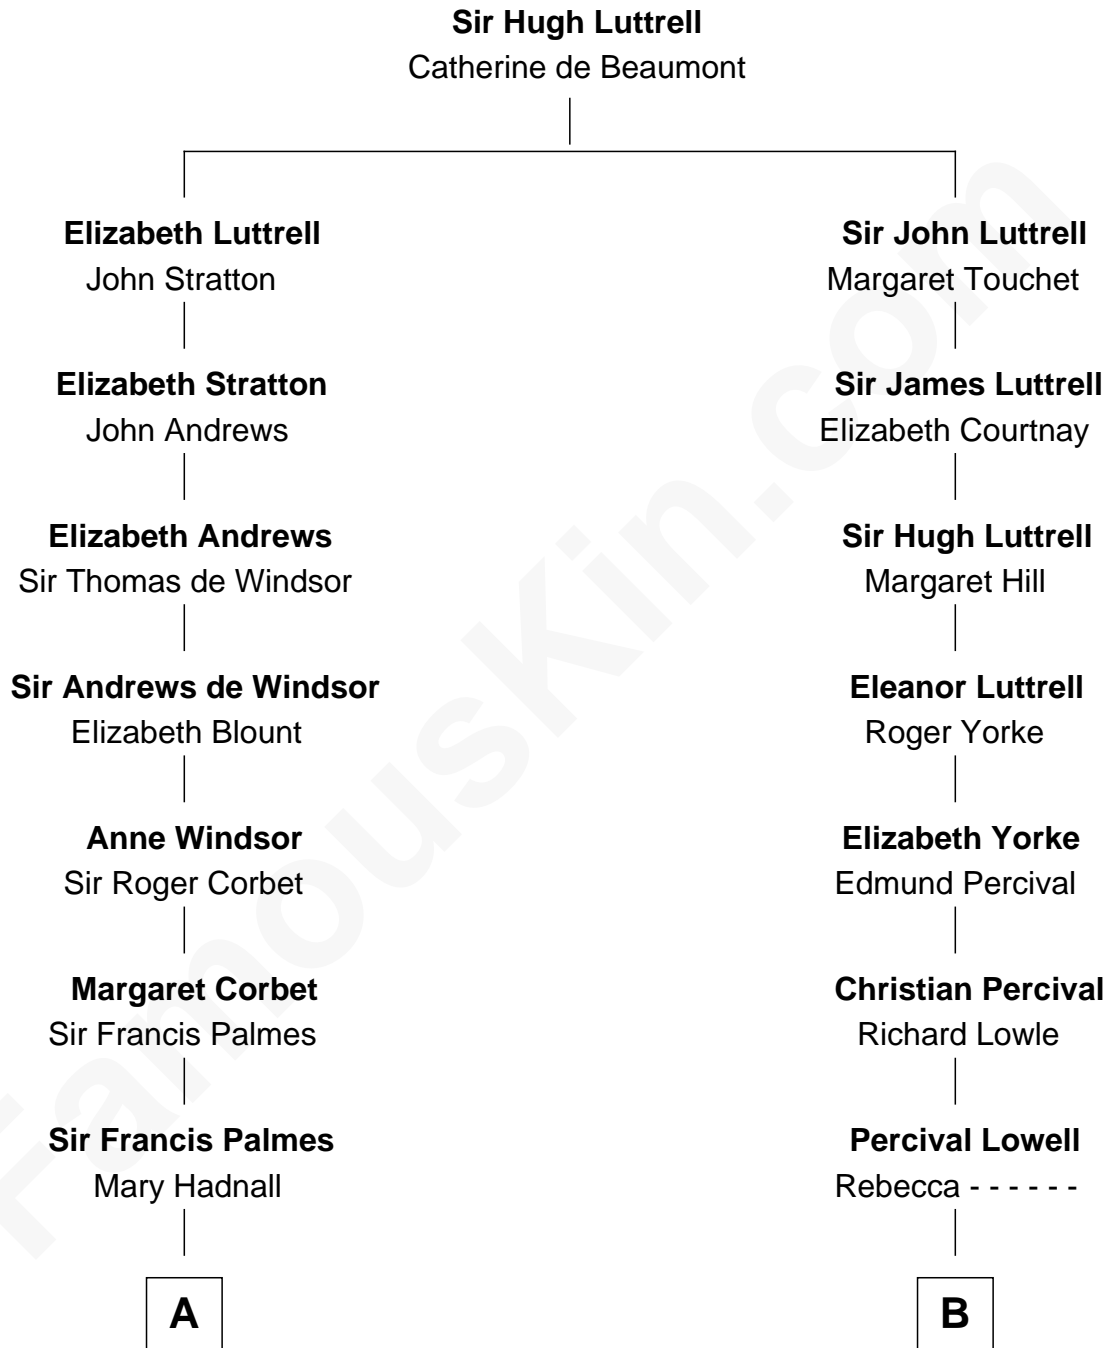

FamousKin.com Relationship Chart of

Benedict Cumberbatch
Movie, Television and Stage Actor

18th cousin 1 time removed of

Bill Weld

68th Governor of Massachusetts

C

Henry Carlton Cumberbatch

Pauline Ellen Laing Congdon

68th Governor of Massachusetts

FamousKin.com