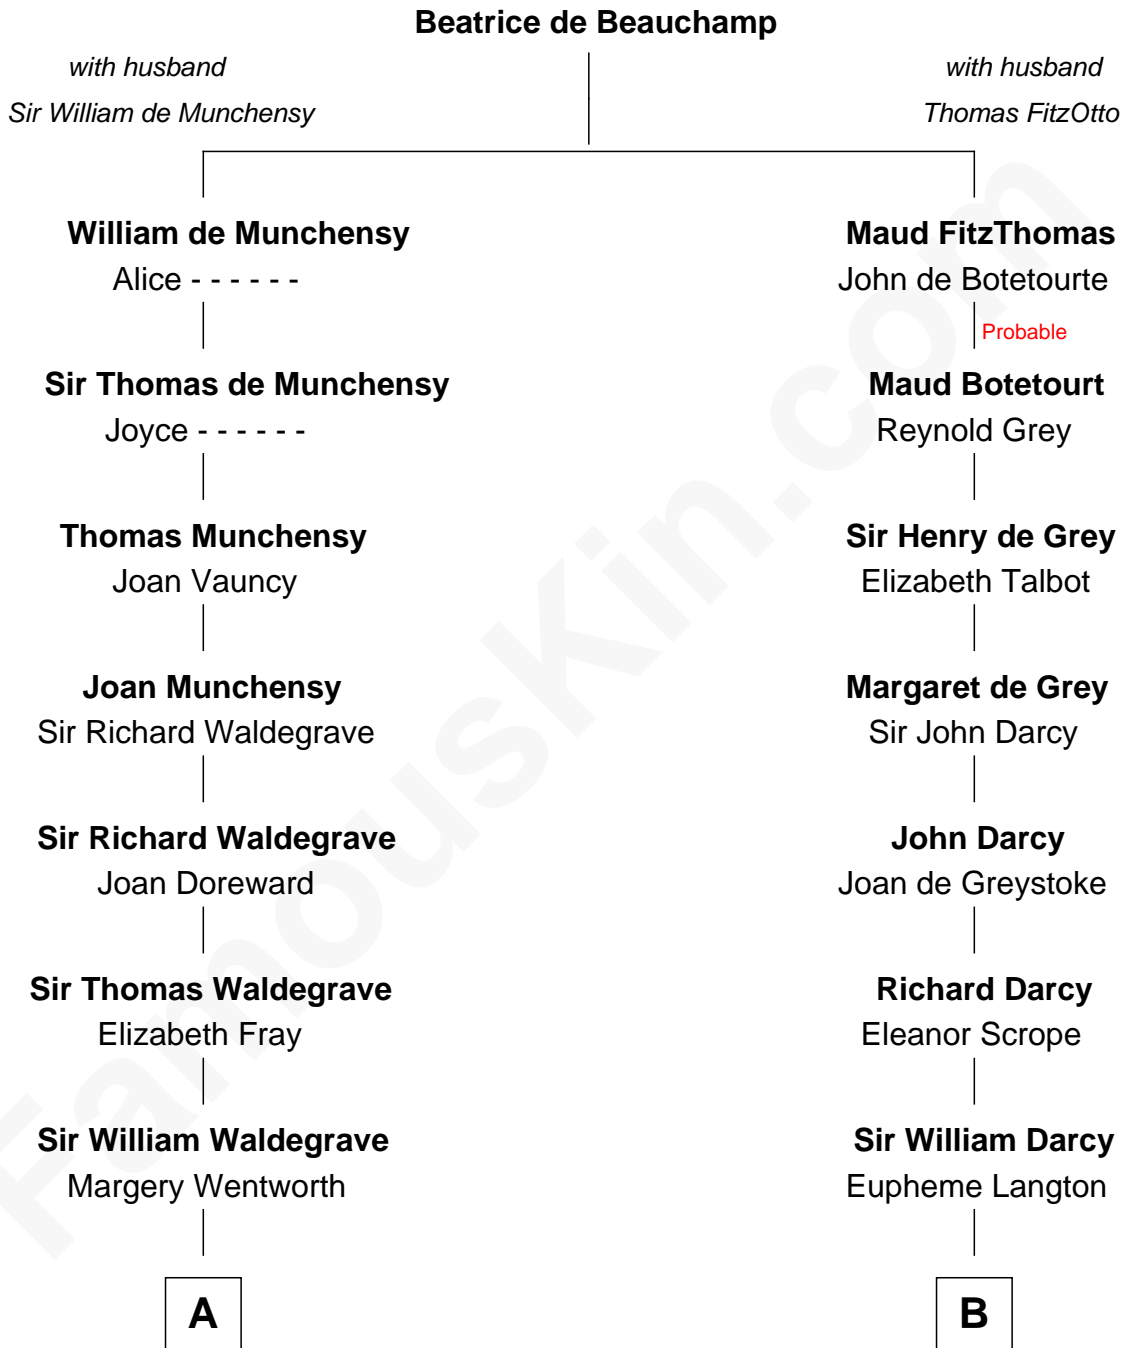

FamousKin.com
Relationship Chart of
Benedict Cumberbatch
Movie, Television and Stage Actor

21st cousin of
Bill Weld
68th Governor of Massachusetts

C

Robert William Cumberbatch

Louisa Grace Hanson

Henry Alfred Cumberbatch

Fanny Griswold Fowler

George Medad Bartholomew

Fanny Elizabeth Bartholomew

Dr. Francis Minot Weld

Francis Minot Weld

Margaret Low White

David Weld

Mary Blake Nichols