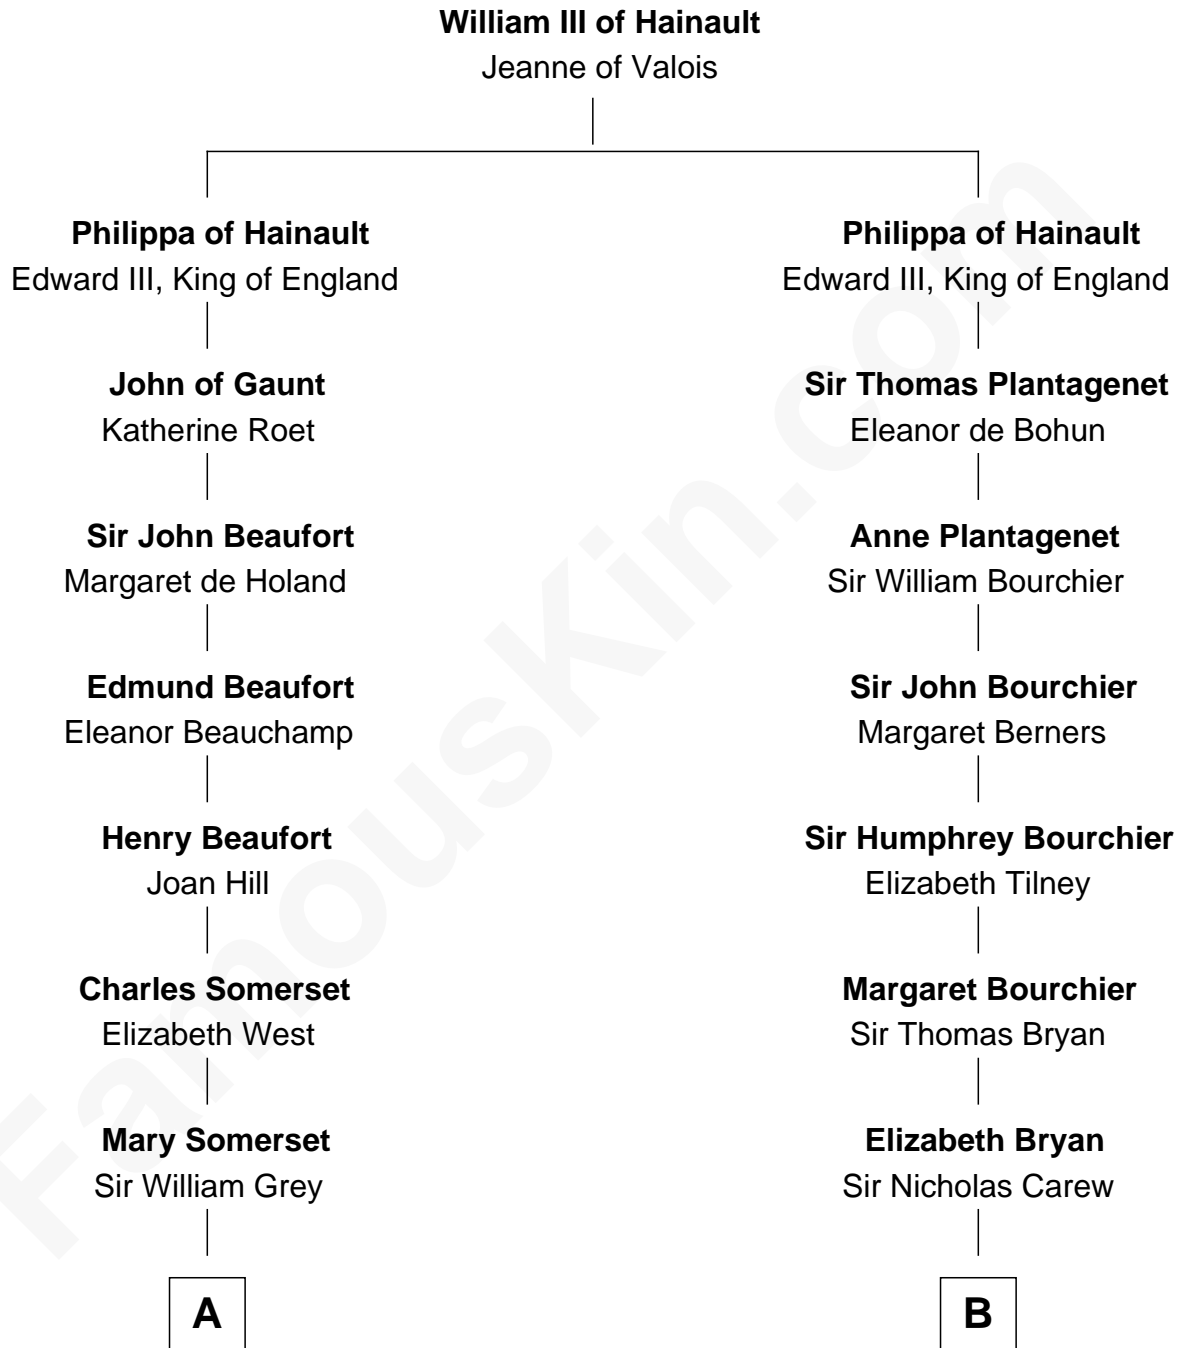

**FamousKin.com**  
**Relationship Chart of**  
**Benedict Cumberbatch**  
*Movie, Television and Stage Actor*

**20th cousin of**  
**Bill Weld**  
*68th Governor of Massachusetts*

**C**

**Henry Alfred Cumberbatch**  
Hélène Gertrude Rees

**Henry Carlton Cumberbatch**  
Pauline Ellen Laing Congdon

**Timothy Carlton Congdon Cumberbatch**  
Wanda Ventham

**Benedict Cumberbatch**  
*Movie, Television and Stage Actor*

**D**

**Fanny Elizabeth Bartholomew**  
Dr. Francis Minot Weld