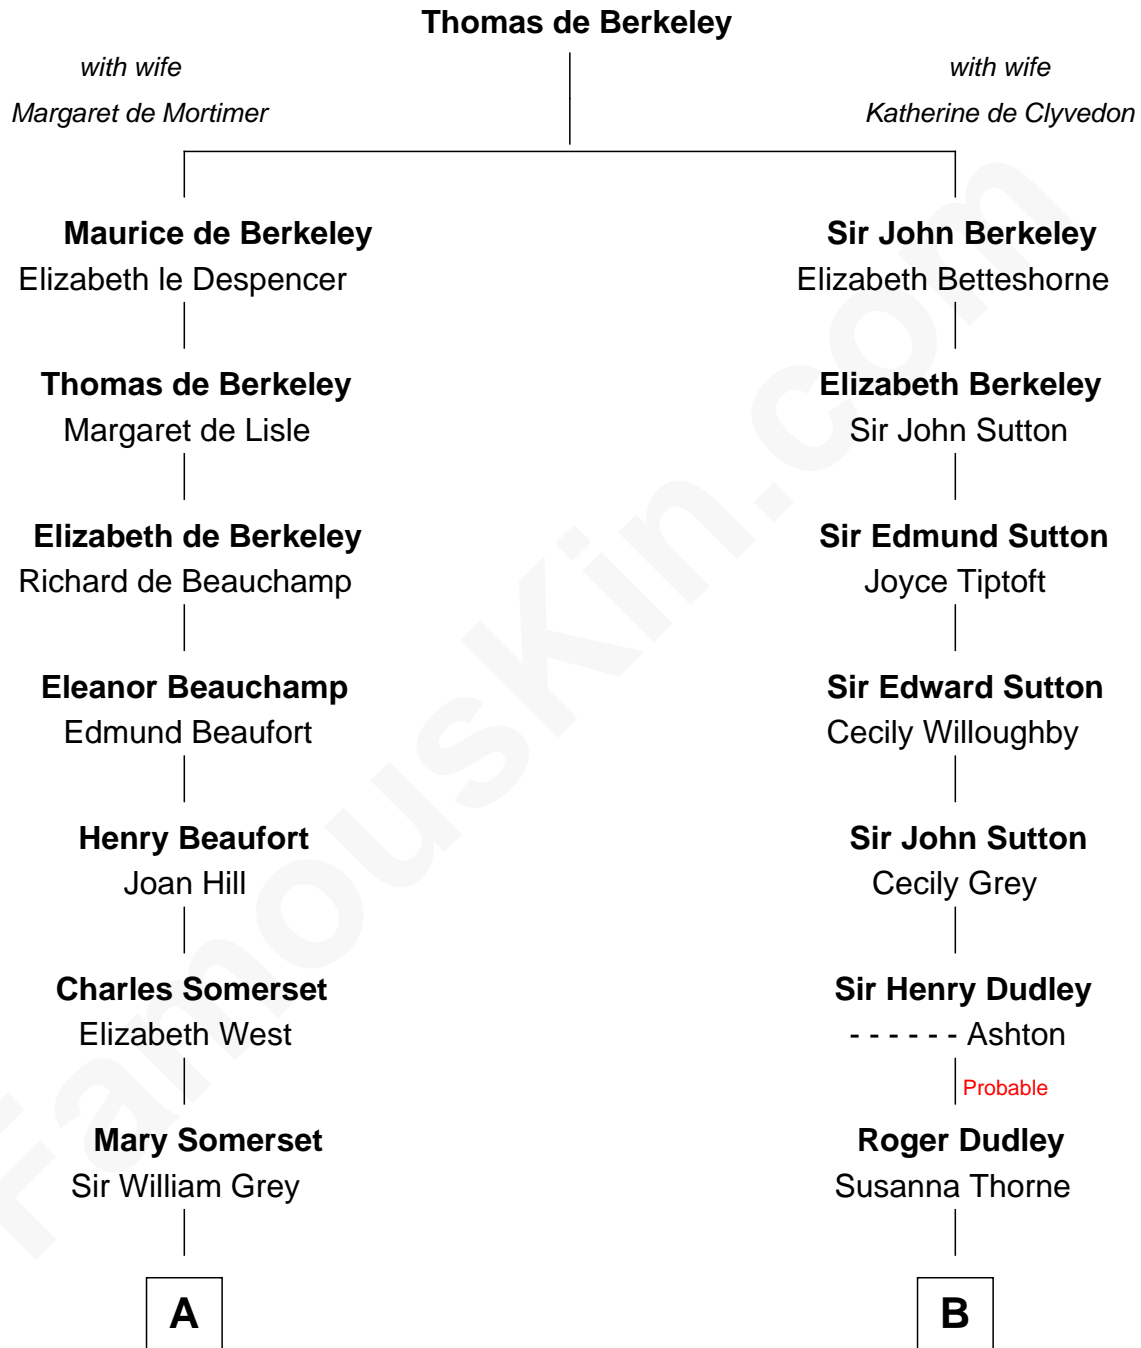

FamousKin.com Relationship Chart of

Benedict Cumberbatch
Movie, Television and Stage Actor

18th cousin 2 times removed of

Bill Weld

68th Governor of Massachusetts

FamousKin.com