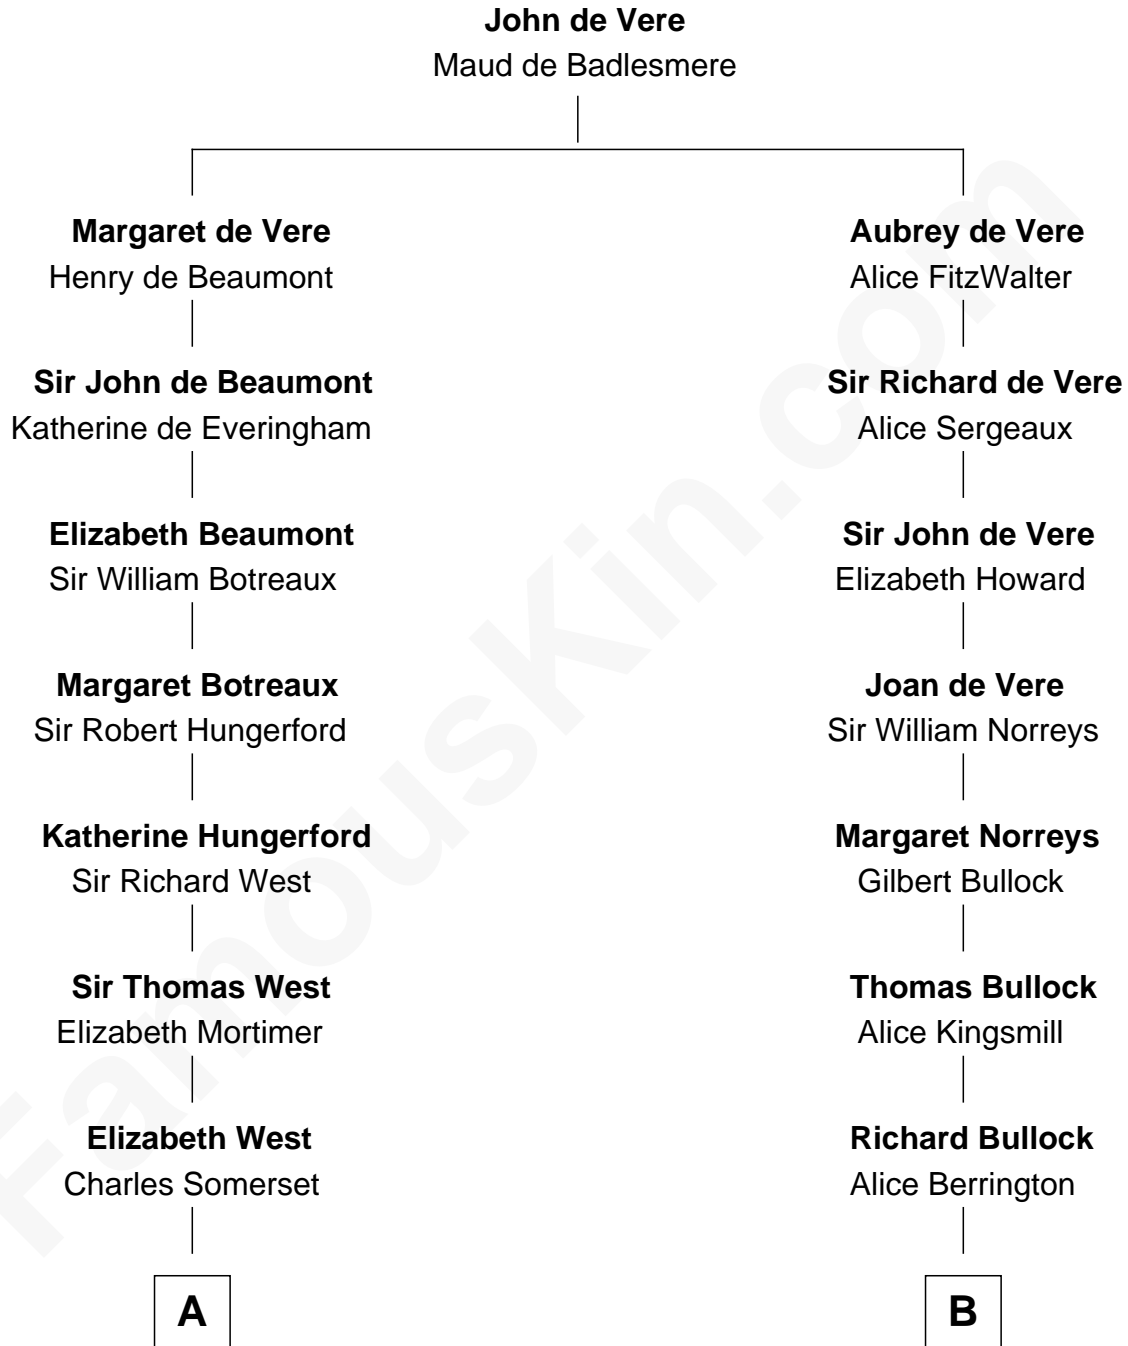

FamousKin.com Relationship Chart of

Benedict Cumberbatch
Movie, Television and Stage Actor

18th cousin 3 times removed of

Bill Weld

68th Governor of Massachusetts

C

Robert William Cumberbatch

Louisa Grace Hanson

Henry Alfred Cumberbatch

Hélène Gertrude Rees

Henry Carlton Cumberbatch

Pauline Ellen Laing Congdon

Timothy Carlton Congdon Cumberbatch

Wanda Ventham

Benedict Cumberbatch

Movie, Television and Stage Actor