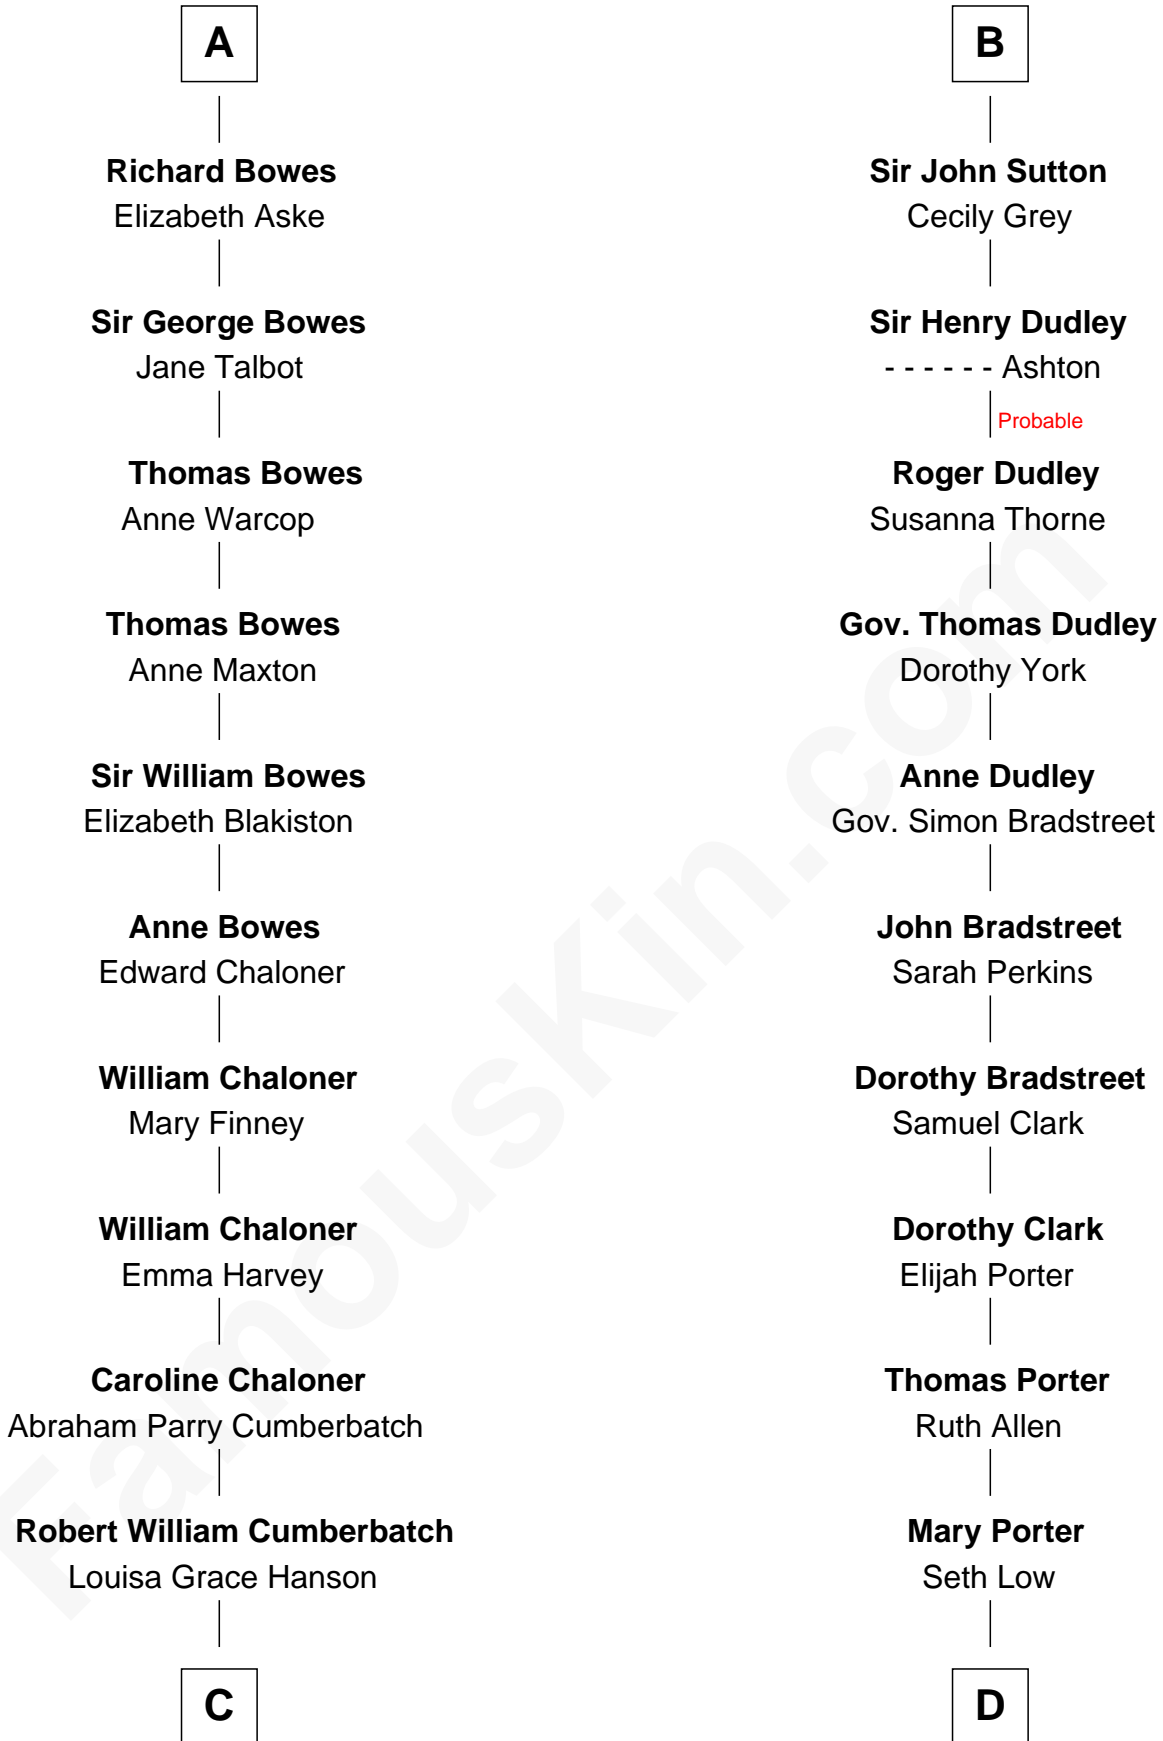

FamousKin.com

Relationship Chart of

Benedict Cumberbatch

Movie, Television and Stage Actor

20th cousin 1 time removed of

Bill Weld

68th Governor of Massachusetts

Sir Edmund Mortimer

Margaret de Fiennes

C

Henry Alfred Cumberbatch

Hélène Gertrude Rees

Henry Carlton Cumberbatch

Pauline Ellen Laing Congdon

Timothy Carlton Congdon Cumberbatch

Wanda Ventham

Benedict Cumberbatch

Movie, Television and Stage Actor

D

Harriet Low

John Babcock Hillard

Harriet Hillard

William Augustus White

Margaret Low White