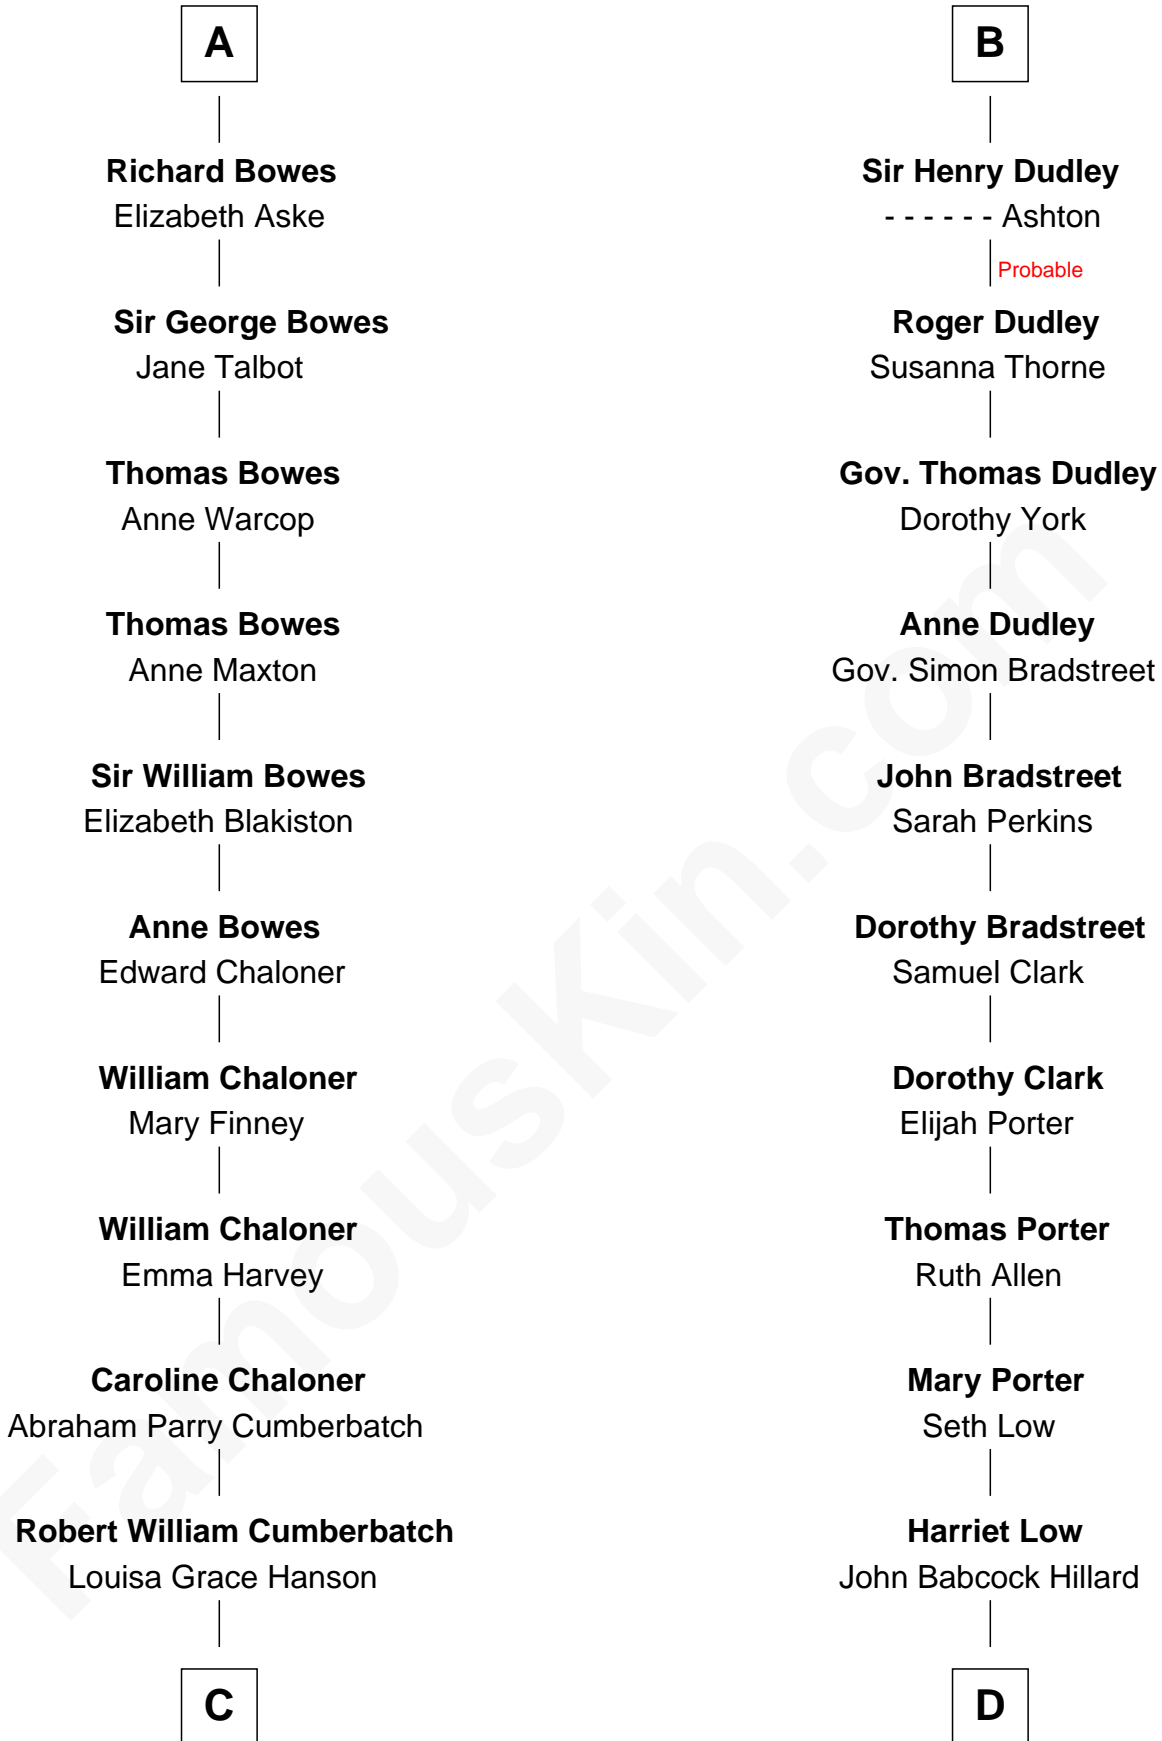

**FamousKin.com**  
**Relationship Chart of**  
**Benedict Cumberbatch**  
*Movie, Television and Stage Actor*

**20th cousin of**  
**Bill Weld**  
*68th Governor of Massachusetts*

**C**

**Henry Alfred Cumberbatch**

Hélène Gertrude Rees

**Henry Carlton Cumberbatch**

Pauline Ellen Laing Congdon

**Timothy Carlton Congdon Cumberbatch**

Wanda Ventham

**Benedict Cumberbatch**

*Movie, Television and Stage Actor*

**D**

**Harriet Hillard**

William Augustus White

**Margaret Low White**

Francis Minot Weld

**David Weld**

Mary Blake Nichols

**Bill Weld**

*68th Governor of Massachusetts*