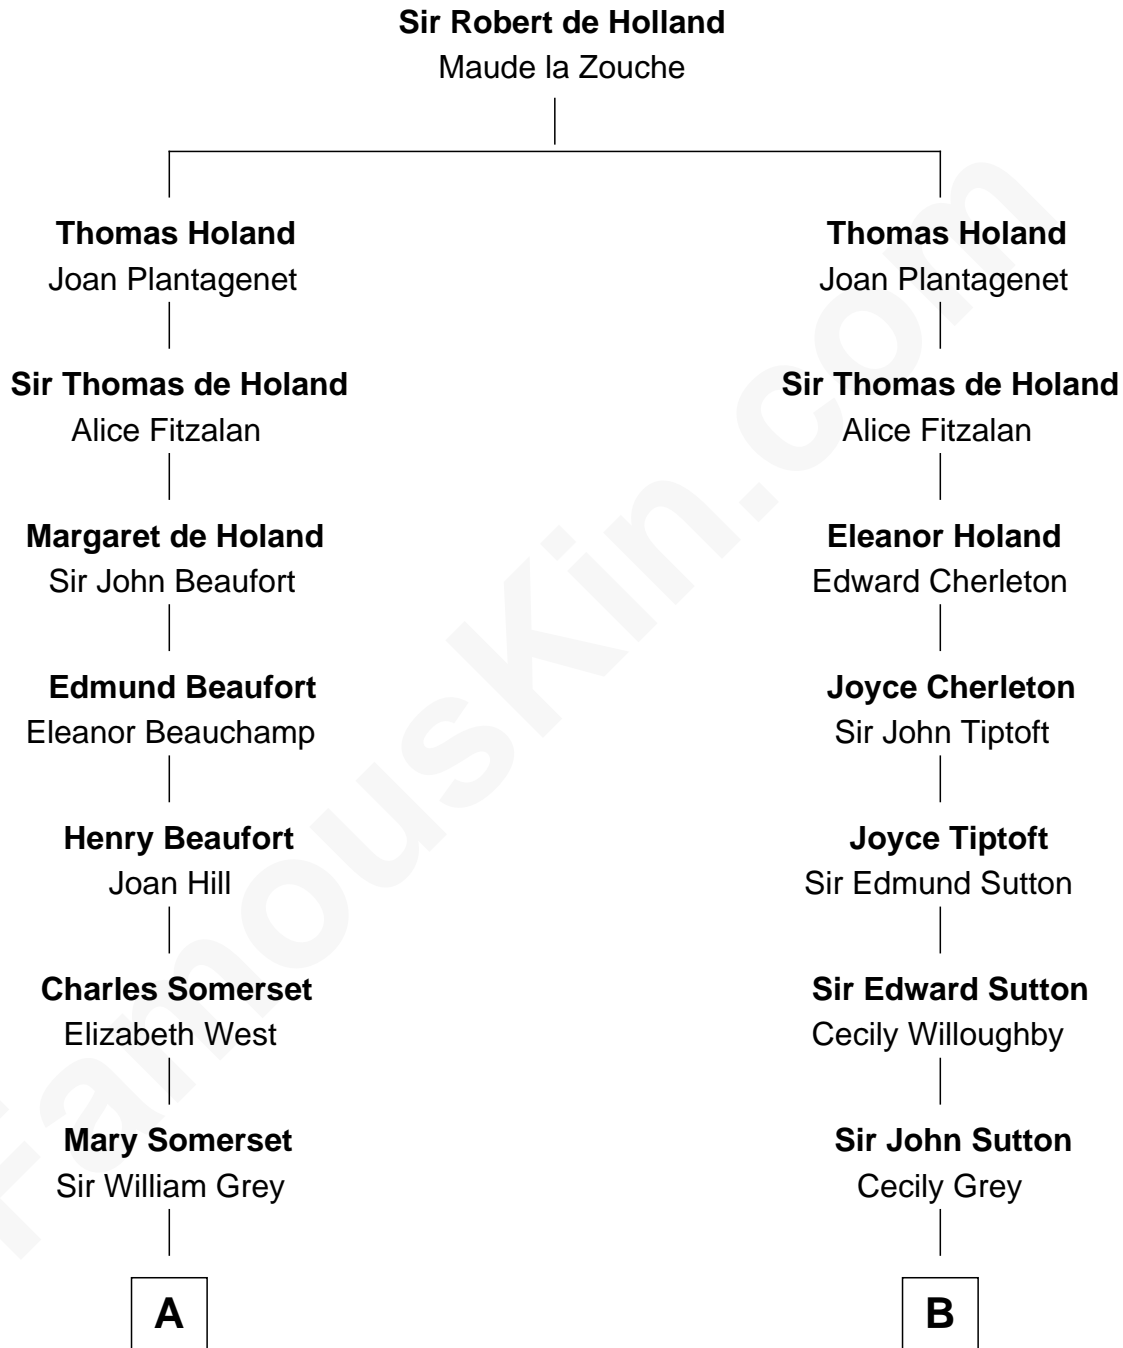

**FamousKin.com**  
**Relationship Chart of**  
**Benedict Cumberbatch**  
*Movie, Television and Stage Actor*

**20th cousin of**  
**Bill Weld**  
*68th Governor of Massachusetts*

**C**

**Henry Alfred Cumberbatch**

Hélène Gertrude Rees

**Henry Carlton Cumberbatch**

Pauline Ellen Laing Congdon

**Timothy Carlton Congdon Cumberbatch**

Wanda Ventham

**Benedict Cumberbatch**

*Movie, Television and Stage Actor*

**D**