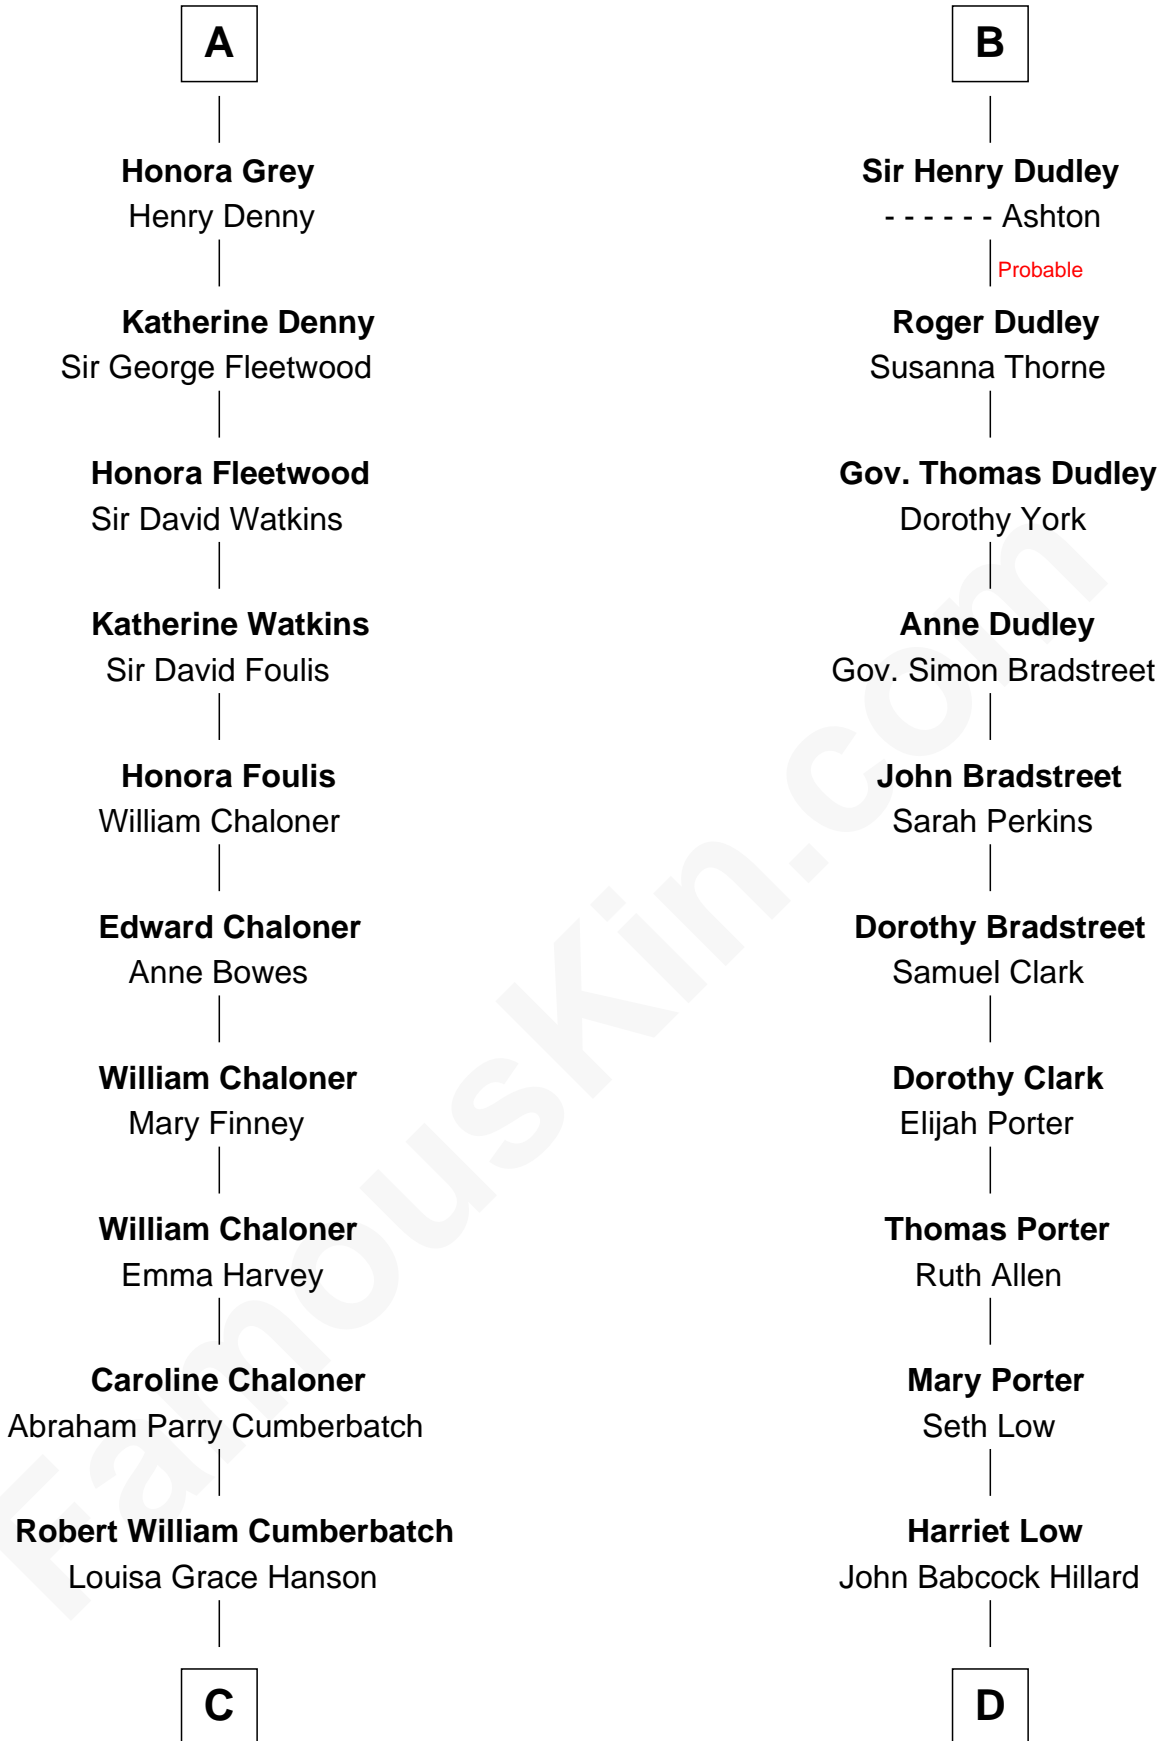

**FamousKin.com**  
**Relationship Chart of**  
**Benedict Cumberbatch**  
*Movie, Television and Stage Actor*

**20th cousin of**  
**Bill Weld**  
*68th Governor of Massachusetts*

**C**

**Henry Alfred Cumberbatch**

Hélène Gertrude Rees

**Henry Carlton Cumberbatch**

Pauline Ellen Laing Congdon

**Timothy Carlton Congdon Cumberbatch**

Wanda Ventham

**Benedict Cumberbatch**

*Movie, Television and Stage Actor*

**D**

**Harriet Hillard**

William Augustus White

**Margaret Low White**

Francis Minot Weld

**David Weld**

Mary Blake Nichols

**Bill Weld**

*68th Governor of Massachusetts*