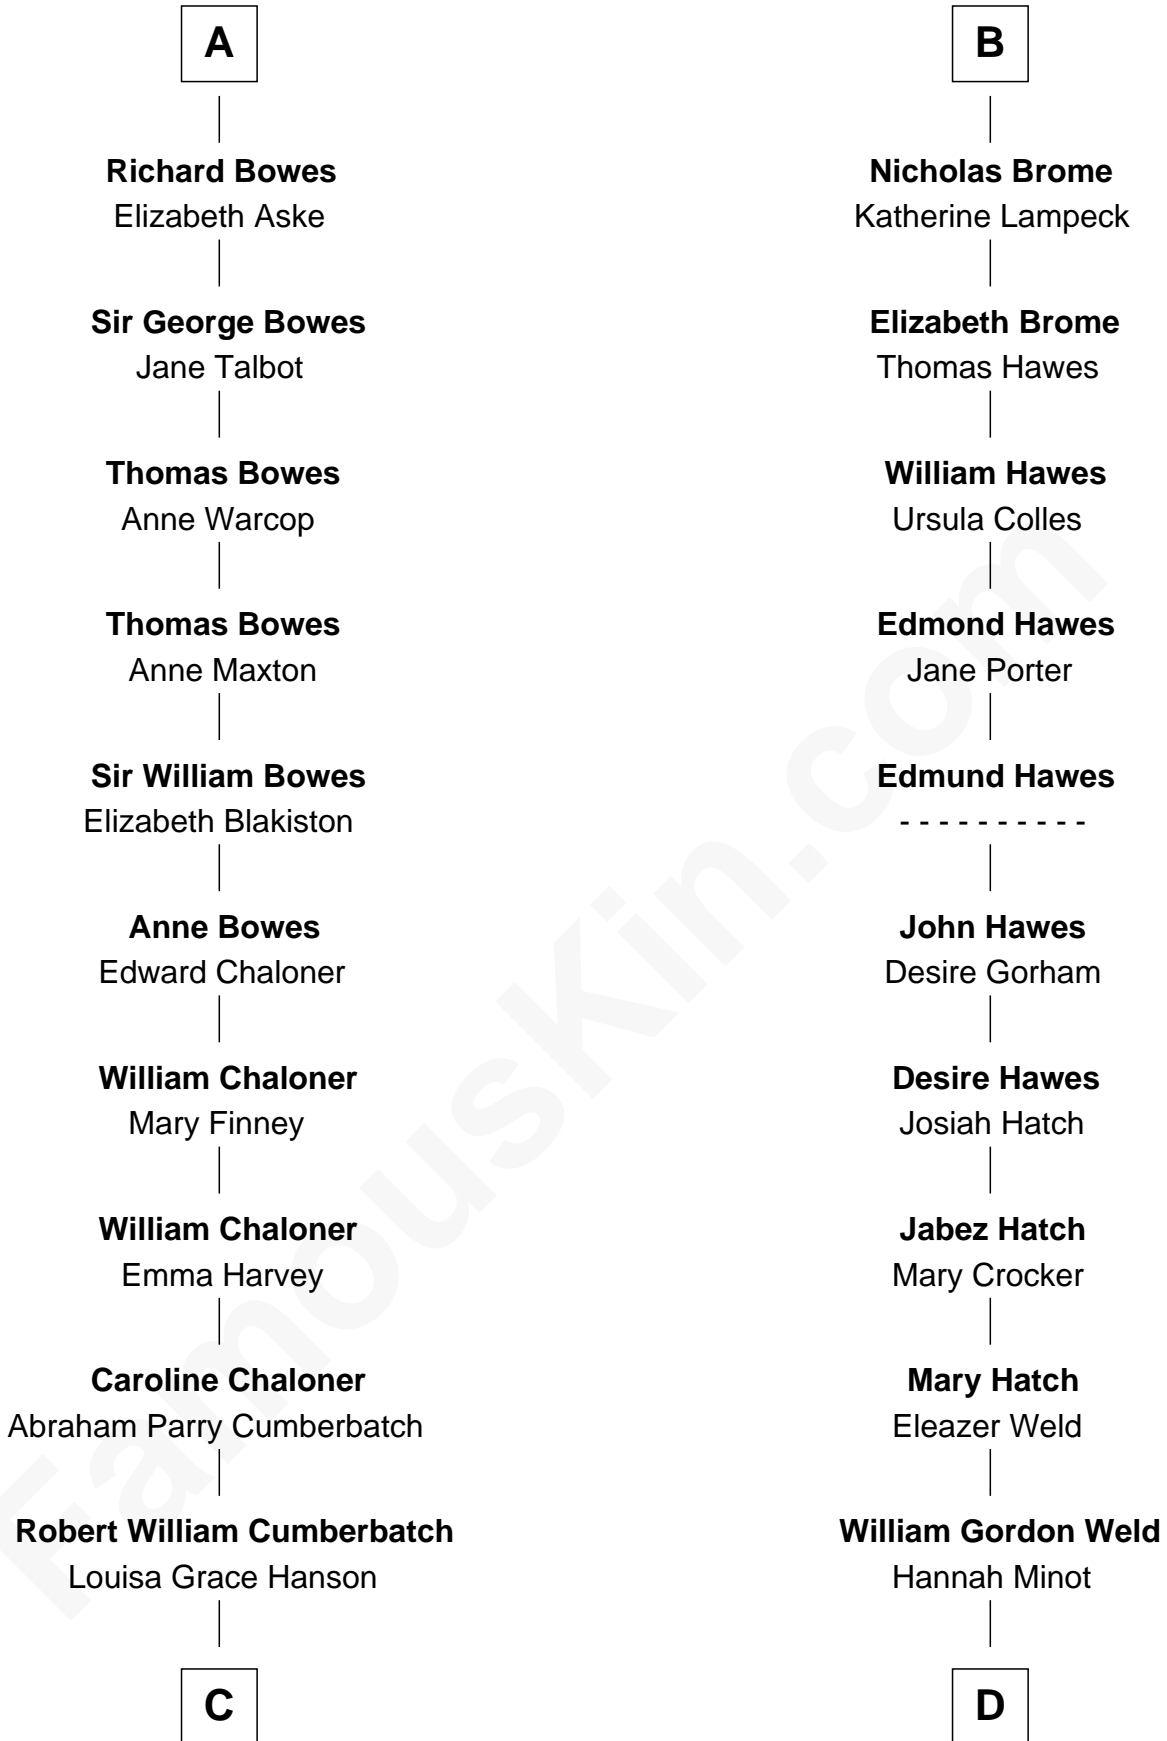

# FamousKin.com Relationship Chart of

**Benedict Cumberbatch**  
*Movie, Television and Stage Actor*

20th cousin 1 time removed of

**Bill Weld**

*68th Governor of Massachusetts*

**C**

**Henry Alfred Cumberbatch**

Hélène Gertrude Rees

**Henry Carlton Cumberbatch**

Pauline Ellen Laing Congdon

**Timothy Carlton Congdon Cumberbatch**

Wanda Ventham

**Benedict Cumberbatch**

*Movie, Television and Stage Actor*

**D**

**Thomas Swan Weld**

Sarah Sumner

**Dr. Francis Minot Weld**

Fanny Elizabeth Bartholomew

**Francis Minot Weld**

Margaret Low White

**David Weld**

Mary Blake Nichols