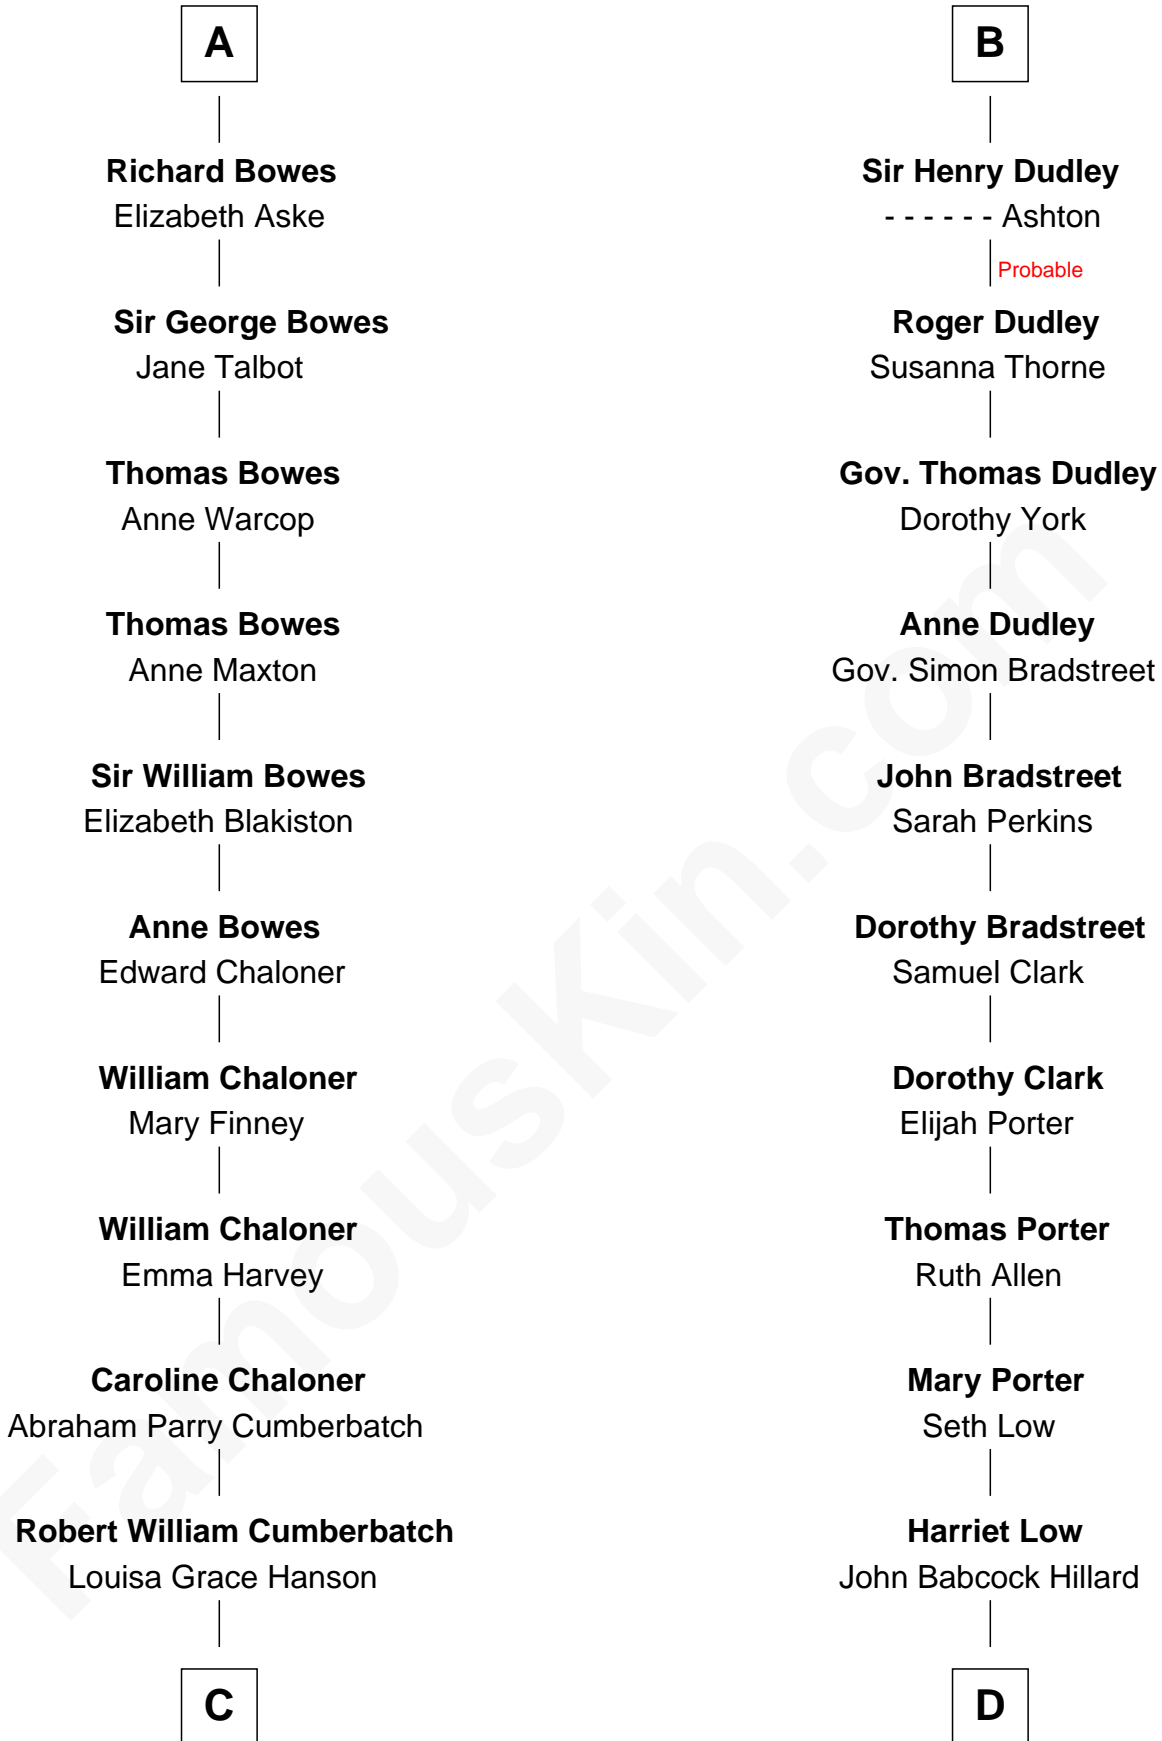

FamousKin.com
Relationship Chart of
Benedict Cumberbatch
Movie, Television and Stage Actor

20th cousin of
Bill Weld
68th Governor of Massachusetts

C

Henry Alfred Cumberbatch

Hélène Gertrude Rees

Henry Carlton Cumberbatch