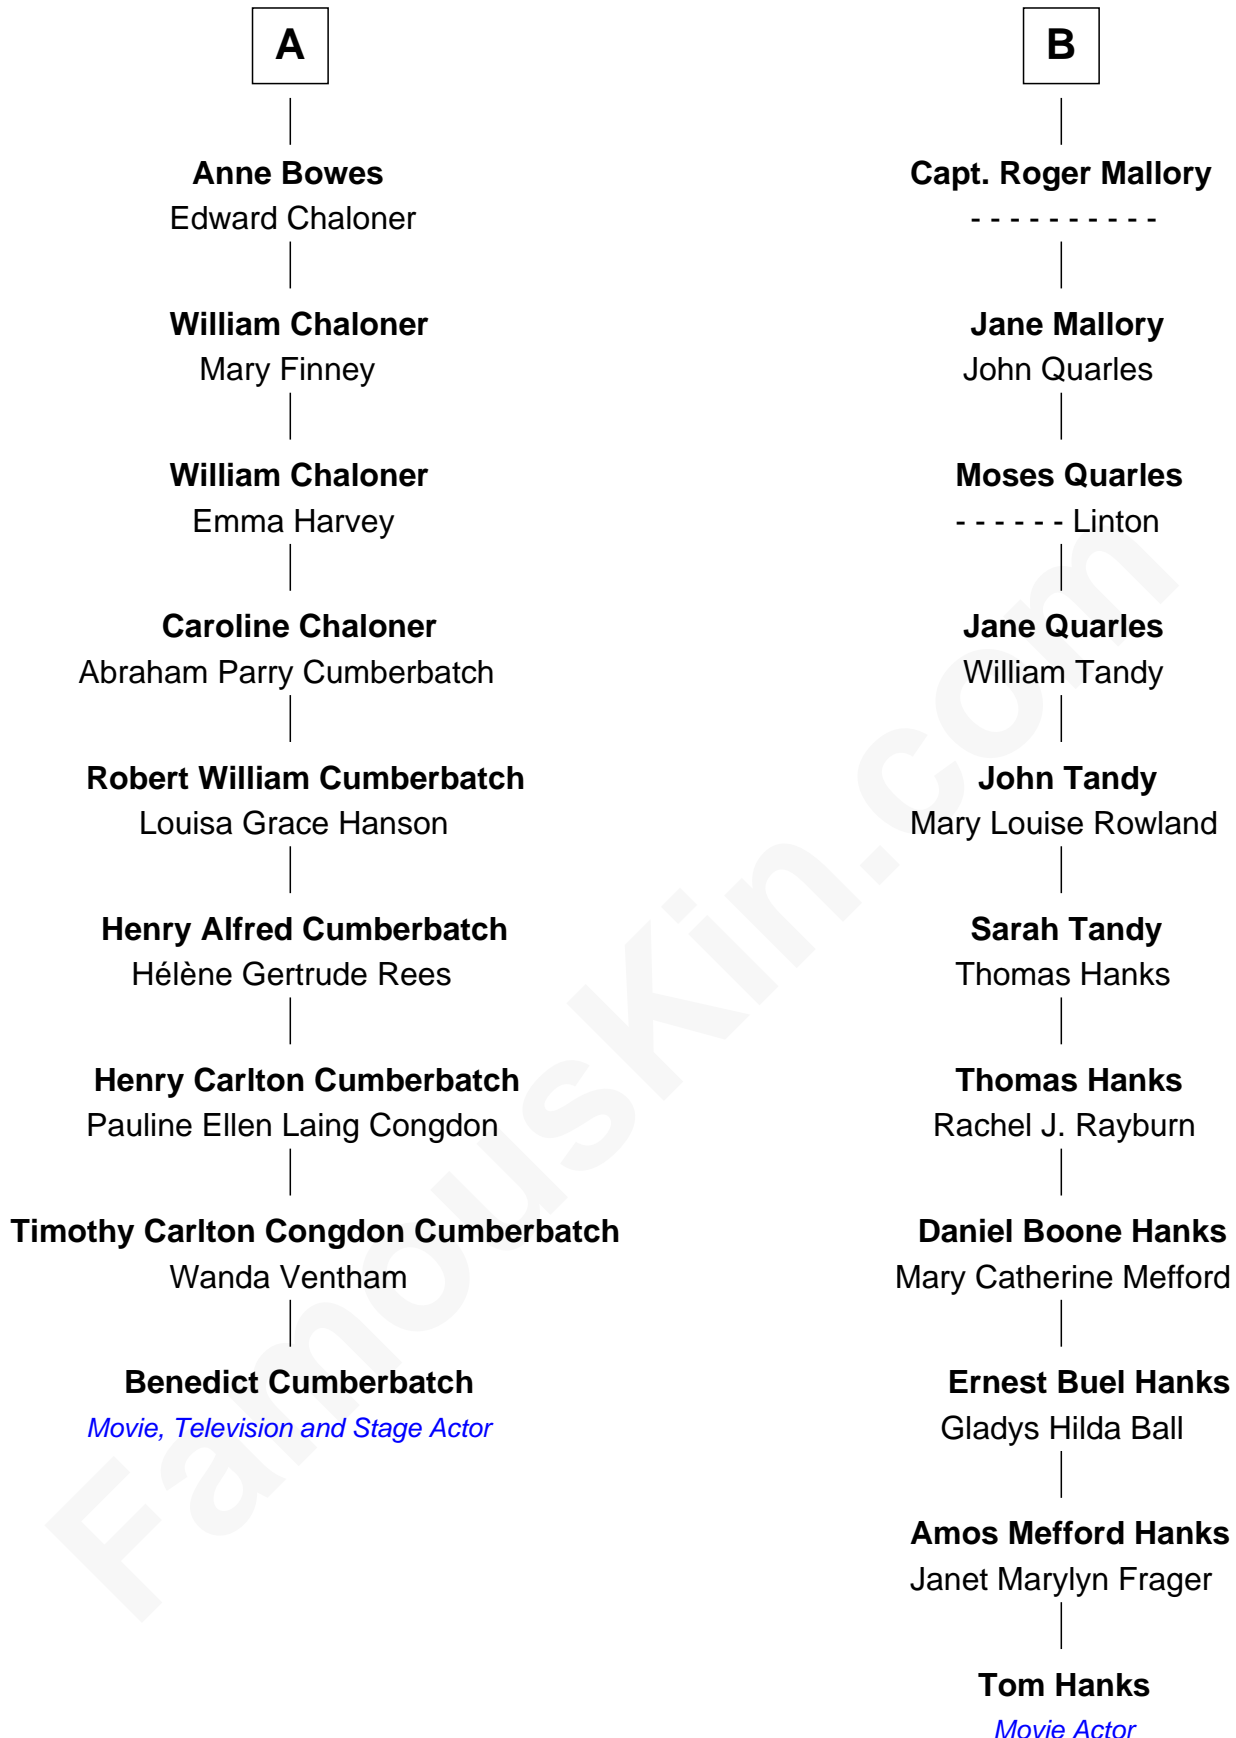

FamousKin.com Relationship Chart of

Benedict Cumberbatch
Movie, Television and Stage Actor

15th cousin 2 times removed of

Tom Hanks
Movie Actor

Benedict Cumberbatch photo by [Gage Skidmore](#) (CC BY-SA 2.0)