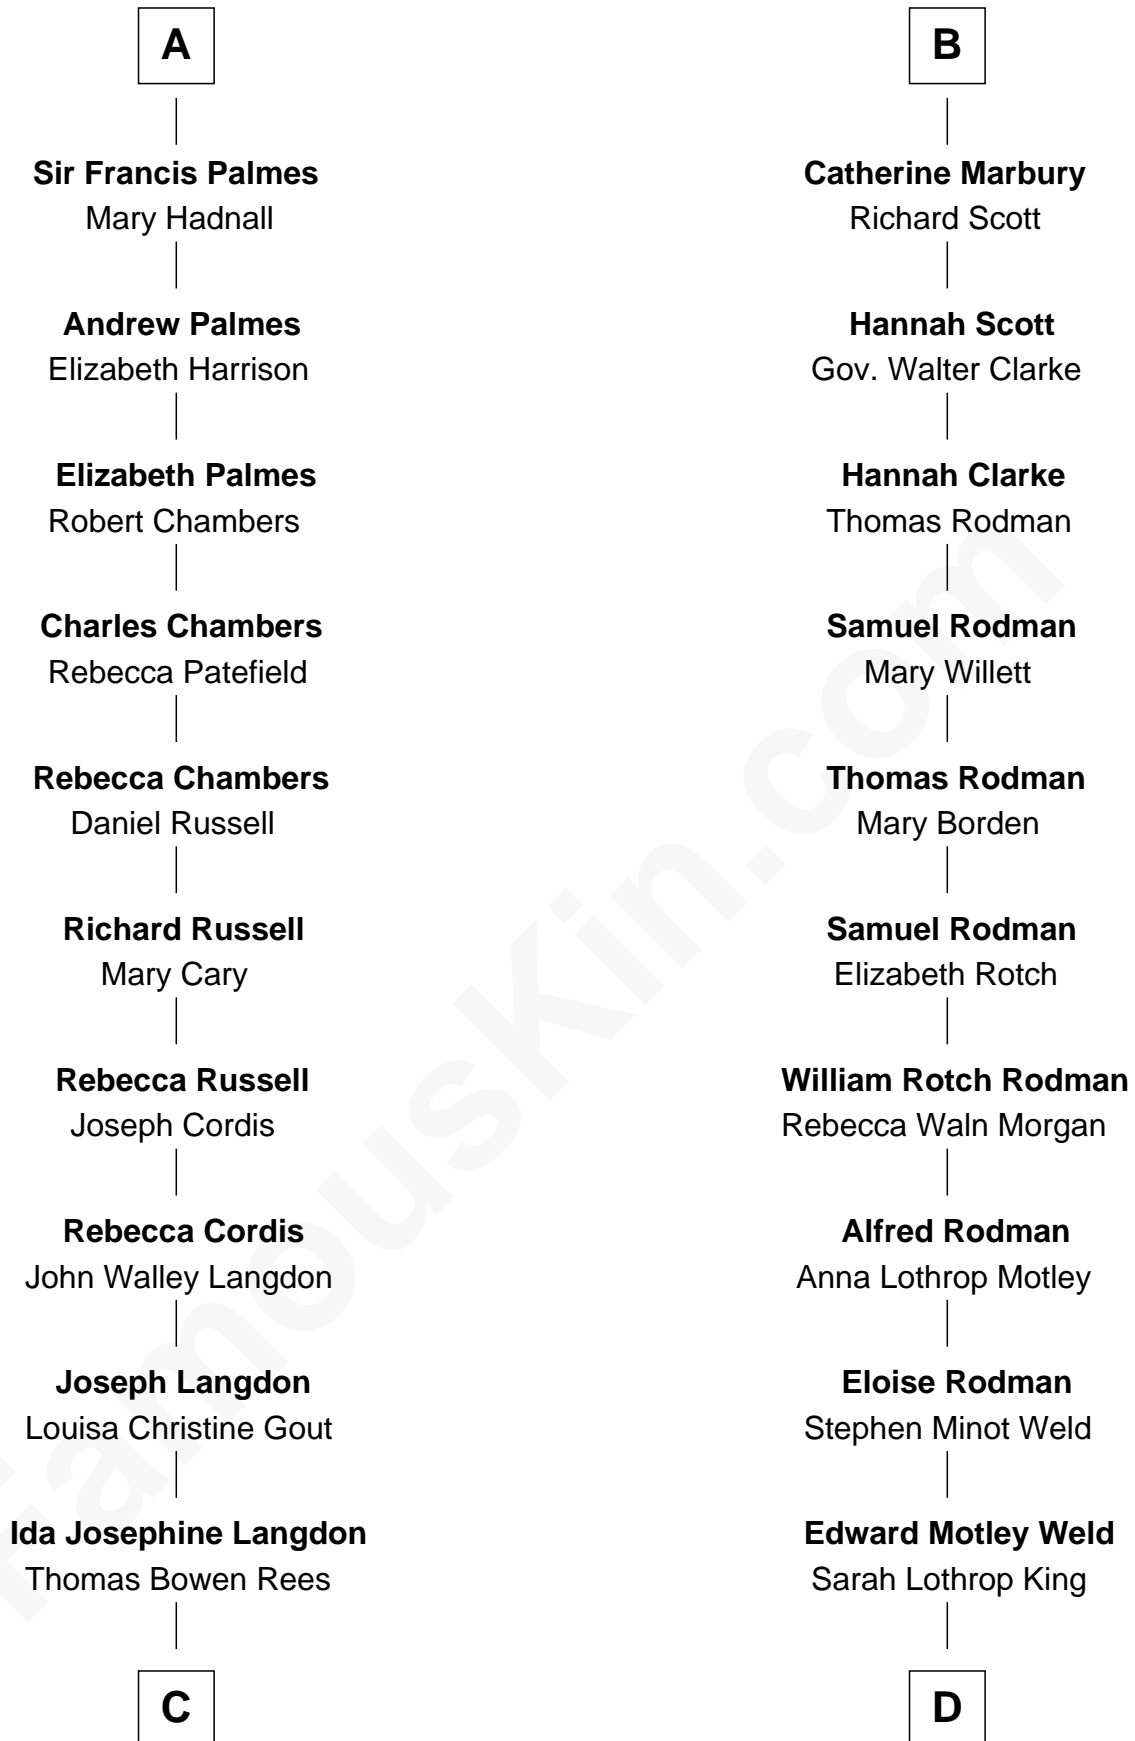

FamousKin.com Relationship Chart of

Benedict Cumberbatch
Movie, Television and Stage Actor

18th cousin 2 times removed of

Tuesday Weld

TV and Movie Actress

C

Hélène Gertrude Rees
Henry Alfred Cumberbatch

Henry Carlton Cumberbatch
Pauline Ellen Laing Congdon

Timothy Carlton Congdon Cumberbatch
Wanda Ventham

Benedict Cumberbatch
Movie, Television and Stage Actor

D

Lothrop Motley Weld
Yosene Balfour Ker

Tuesday Weld
TV and Movie Actress

FamousKin.com