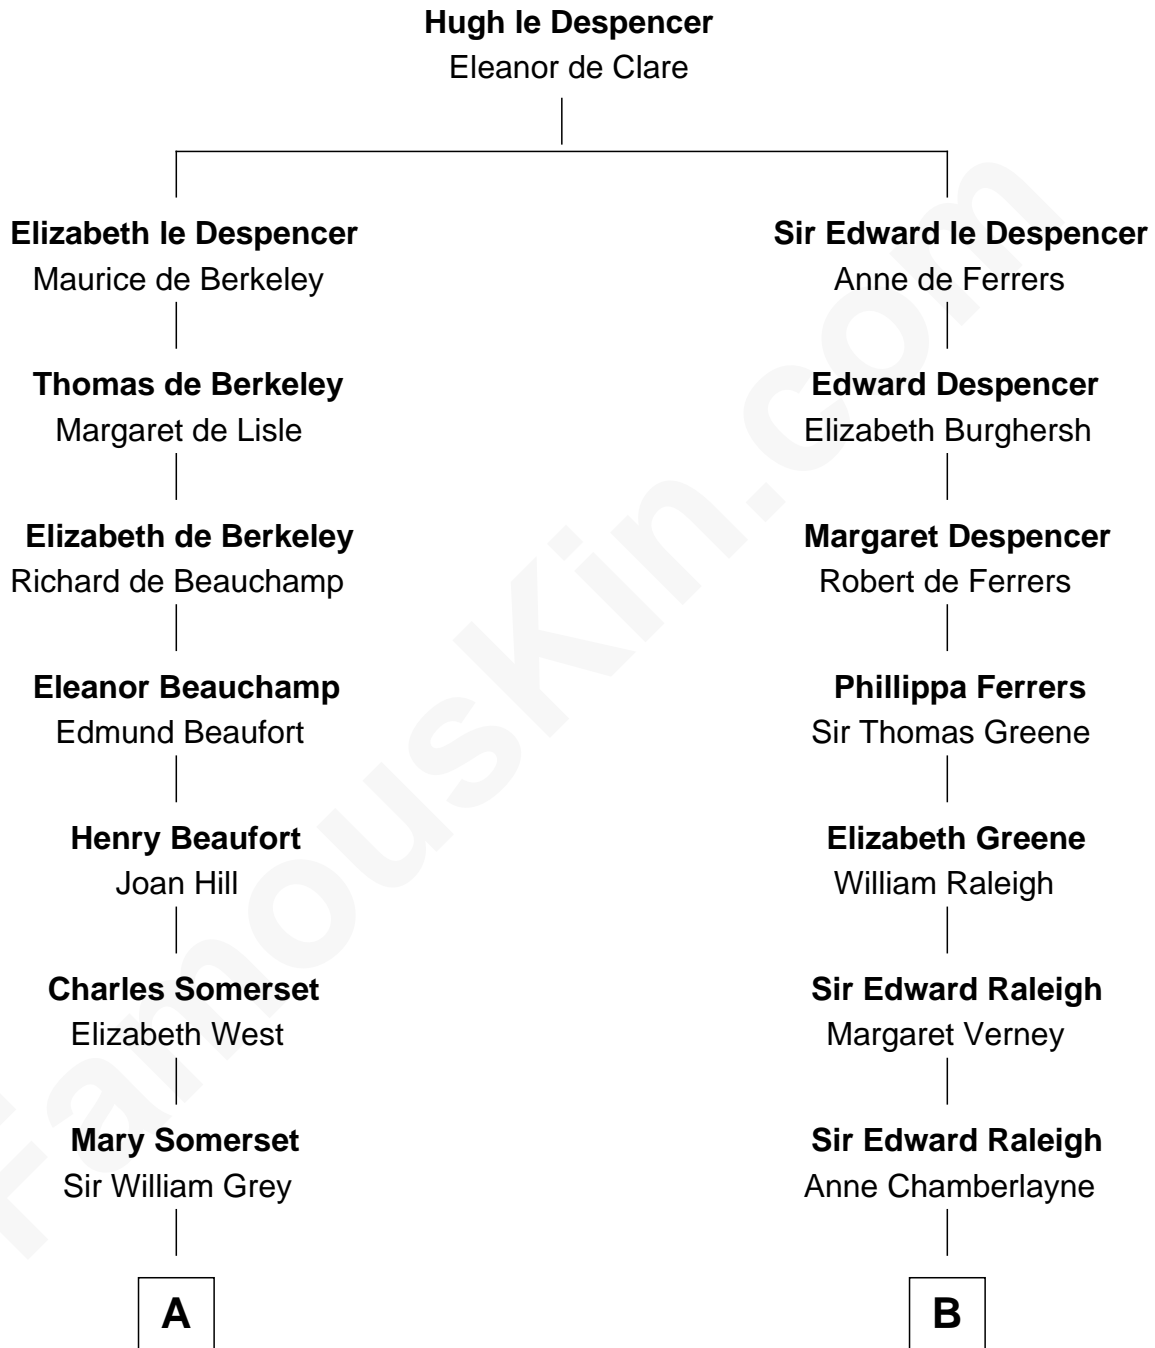

FamousKin.com

Relationship Chart of

Benedict Cumberbatch
Movie, Television and Stage Actor

20th cousin 1 time removed of

Tuesday Weld
TV and Movie Actress

C

Henry Alfred Cumberbatch

Hélène Gertrude Rees

Henry Carlton Cumberbatch

Pauline Ellen Laing Congdon

Timothy Carlton Congdon Cumberbatch

Wanda Ventham

Benedict Cumberbatch

Movie, Television and Stage Actor

D

Alfred Rodman

Anna Lothrop Motley

Eloise Rodman

Stephen Minot Weld

Edward Motley Weld

Sarah Lothrop King

Lothrop Motley Weld

Yosene Balfour Ker

Tuesday Weld