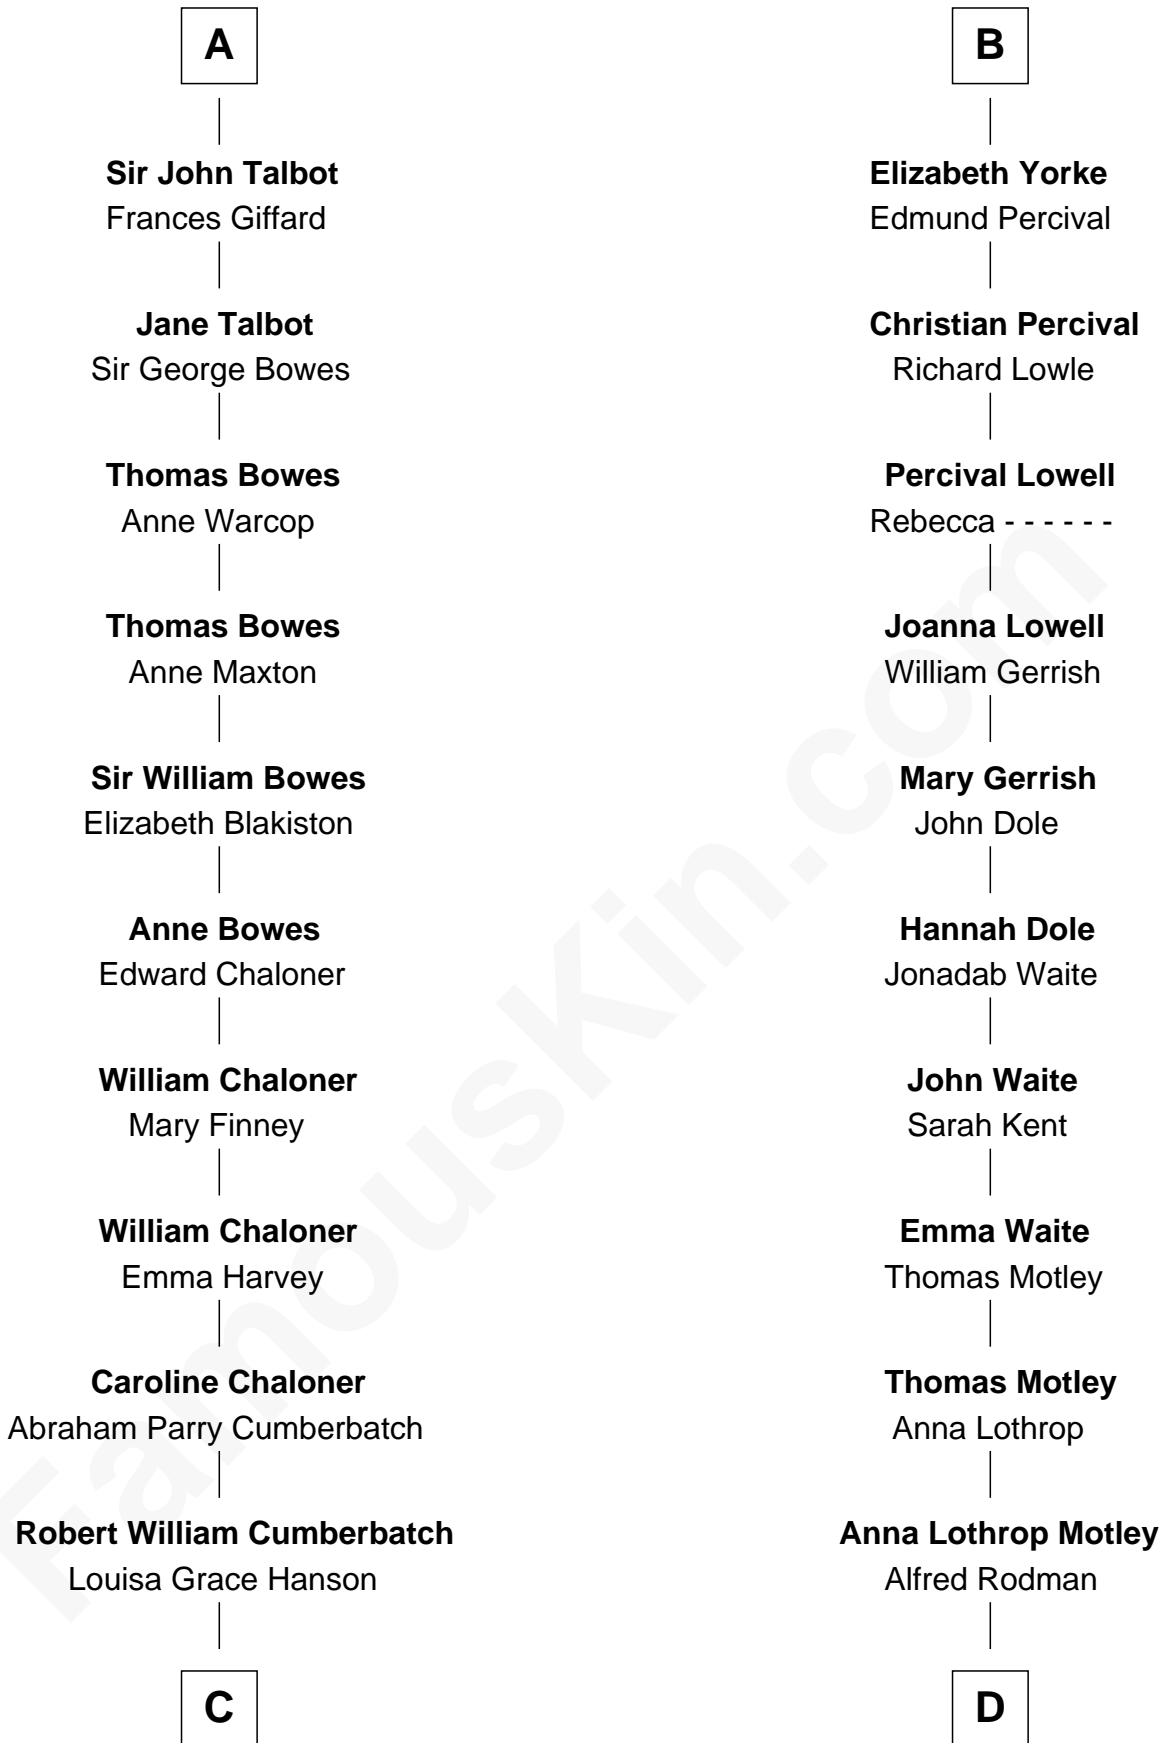

FamousKin.com
Relationship Chart of
Benedict Cumberbatch
Movie, Television and Stage Actor

20th cousin of

Tuesday Weld
TV and Movie Actress

Humphrey de Bohun
 Elizabeth Plantagenet

Eleanor de Bohun
 Sir James le Boteler

James le Boteler
 Elizabeth Darcy

James Butler
 Anne de Welles

James Butler
 Joan Beauchamp

Elizabeth Butler
 John Talbot

Sir Gilbert Talbot
 Audrey Cotton

Sir John Talbot
 Margaret Troutbeck

A

Margaret de Bohun
 Sir Hugh de Courtnay

Elizabeth de Courtnay
 Sir Andrew Luttrell

Sir Hugh Luttrell
 Catherine de Beaumont

Sir John Luttrell
 Margaret Touchet

Sir James Luttrell
 Elizabeth Courtnay

Sir Hugh Luttrell
 Margaret Hill

Eleanor Luttrell
 Roger Yorke

B

C

Henry Alfred Cumberbatch

Hélène Gertrude Rees

Henry Carlton Cumberbatch

Pauline Ellen Laing Congdon

Timothy Carlton Congdon Cumberbatch

Wanda Ventham