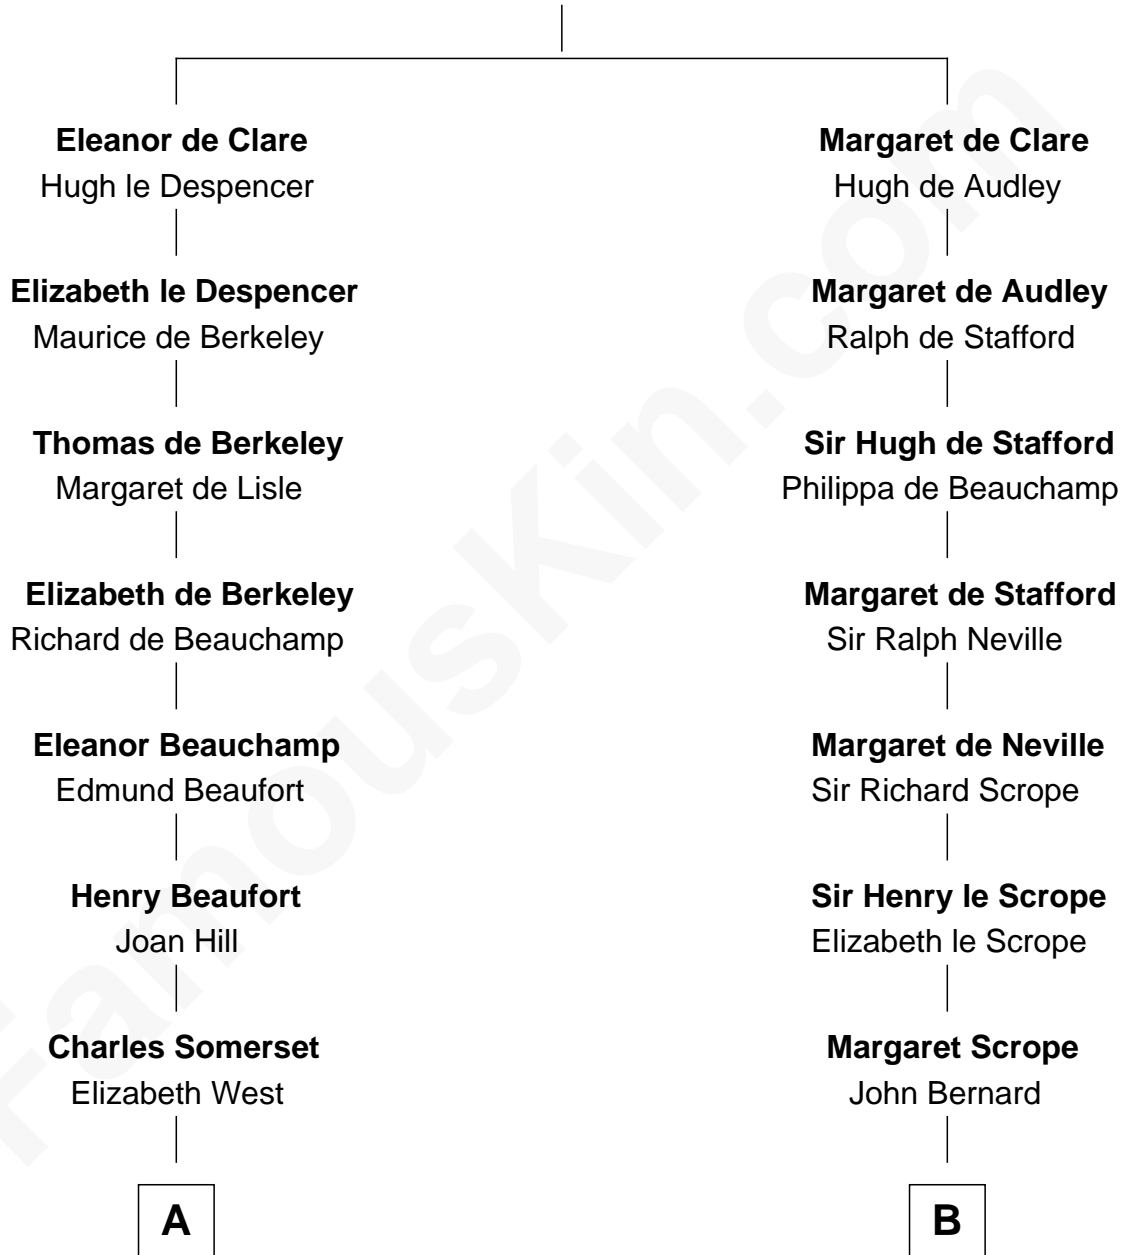

## Relationship Chart of

**Benedict Cumberbatch**

*Movie, Television and Stage Actor*

18th cousin 3 times removed of

**Helen Keller**

*Author and Activist*

**Sir Gilbert de Clare**

Joan of Acre

**C**

**Robert William Cumberbatch**

Louisa Grace Hanson

**Henry Alfred Cumberbatch**

Hélène Gertrude Rees

**Henry Carlton Cumberbatch**

Pauline Ellen Laing Congdon

**Timothy Carlton Congdon Cumberbatch**

Wanda Ventham

**Benedict Cumberbatch**

*Movie, Television and Stage Actor*

**D**

**Arthur Henley Keller**

Kate Adams

**Helen Keller**

*Author and Activist*