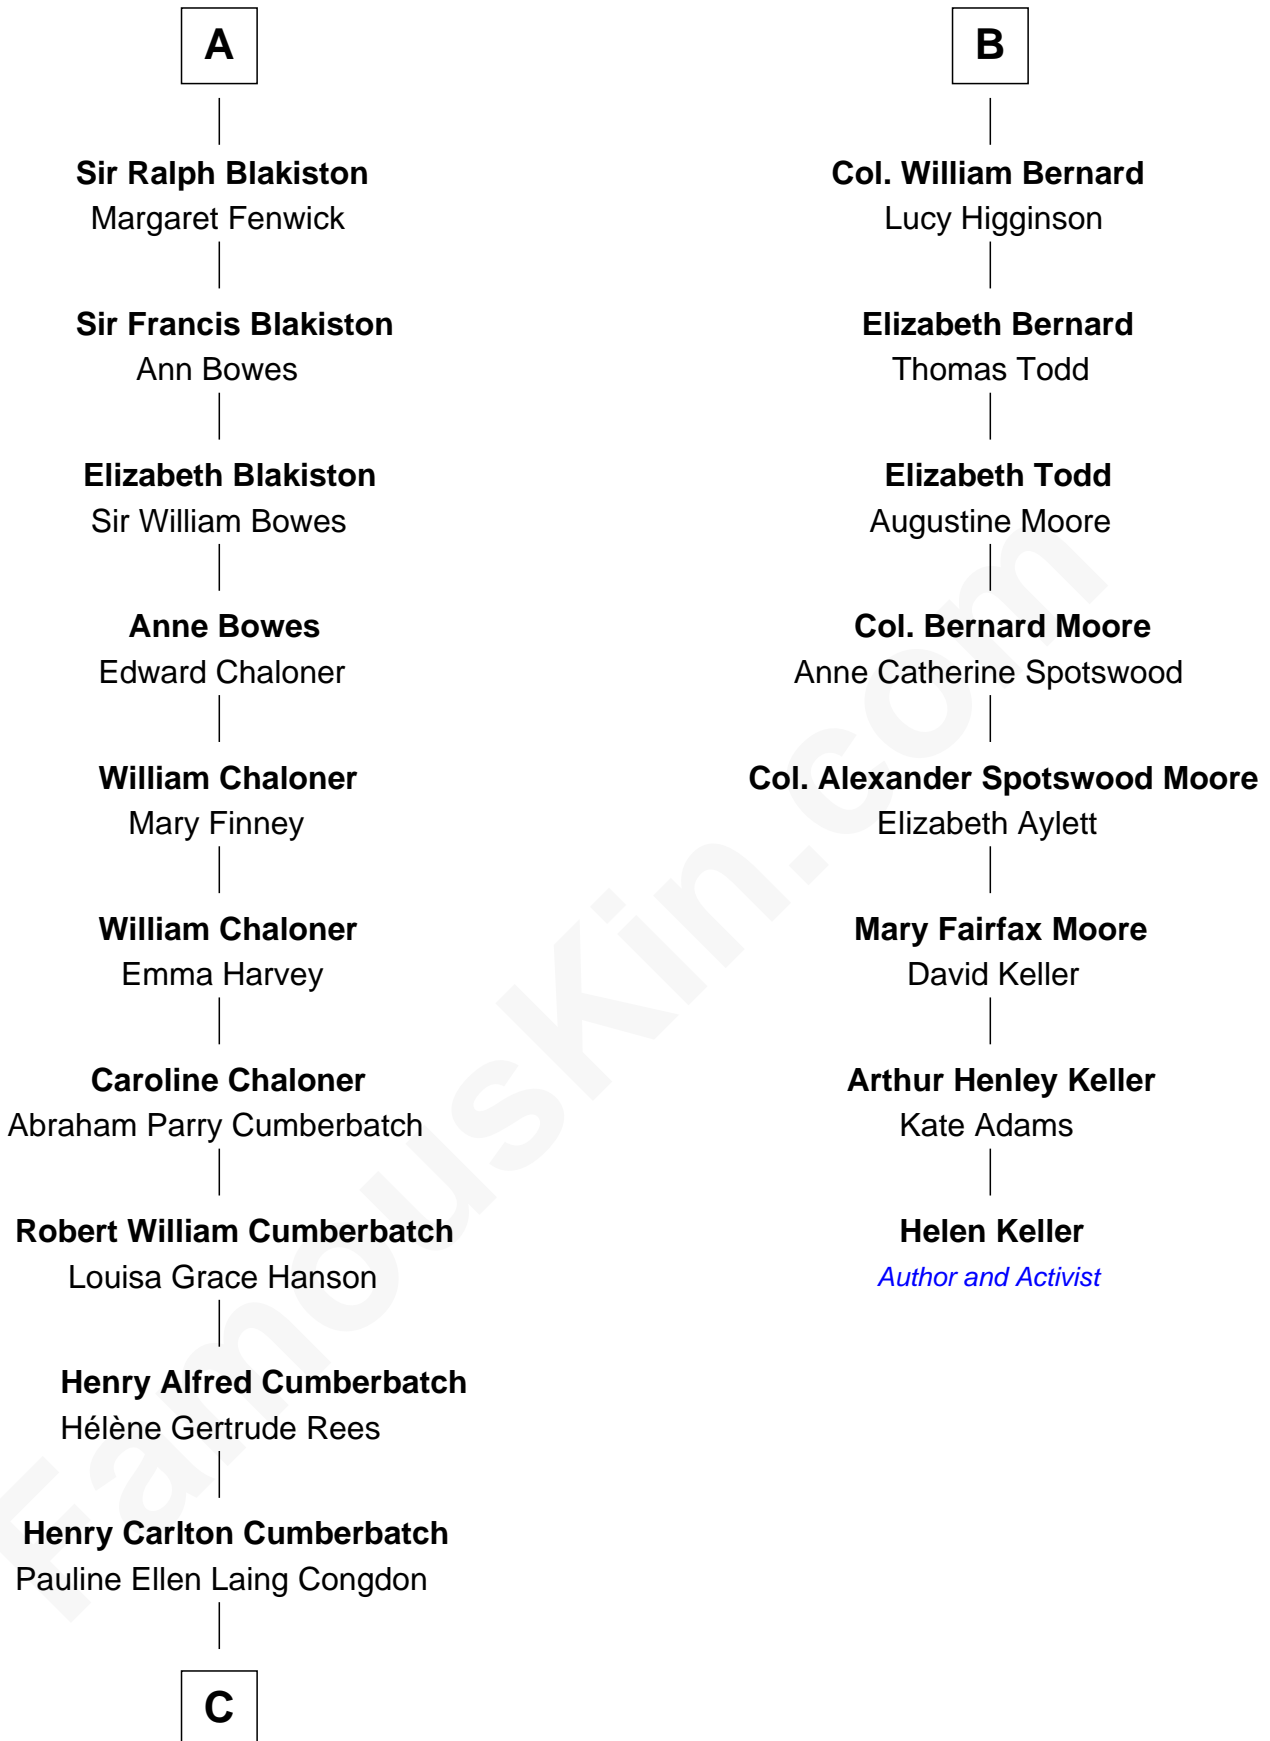

FamousKin.com

Relationship Chart of

Benedict Cumberbatch

Movie, Television and Stage Actor

14th cousin 4 times removed of

Helen Keller

Author and Activist

Timothy Carlton Congdon Cumberbatch