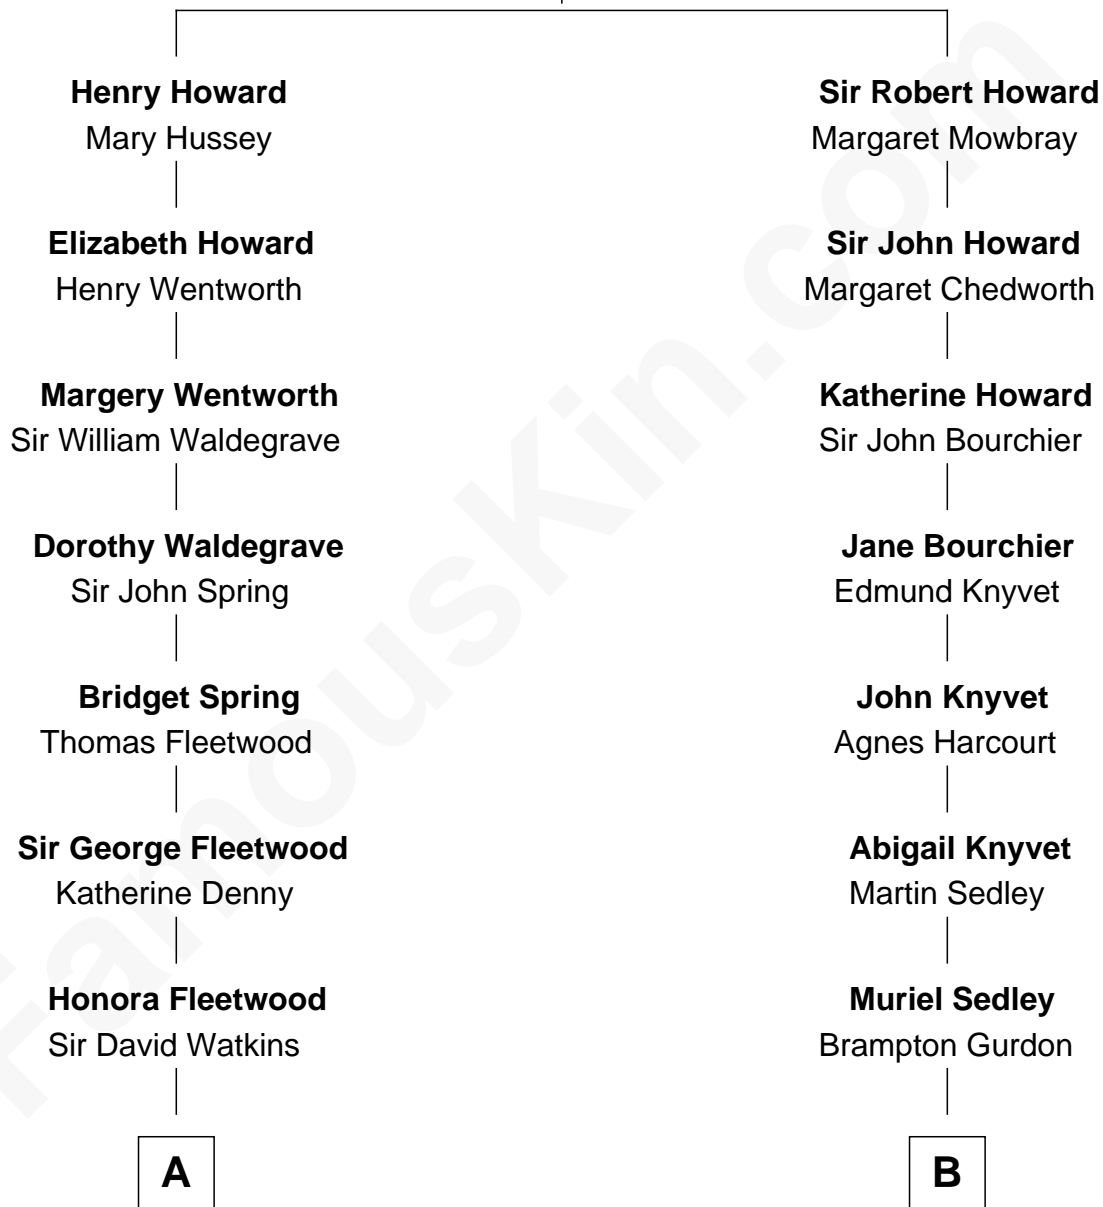

FamousKin.com Relationship Chart of

Benedict Cumberbatch
Movie, Television and Stage Actor

15th cousin 2 times removed of

Leverett Saltonstall
55th Governor of Massachusetts

Sir John Howard
Alice Tendring

Mary Finney

William Chaloner

Emma Harvey

Caroline Chaloner

Abraham Parry Cumberbatch

Robert William Cumberbatch

Louisa Grace Hanson

Henry Alfred Cumberbatch