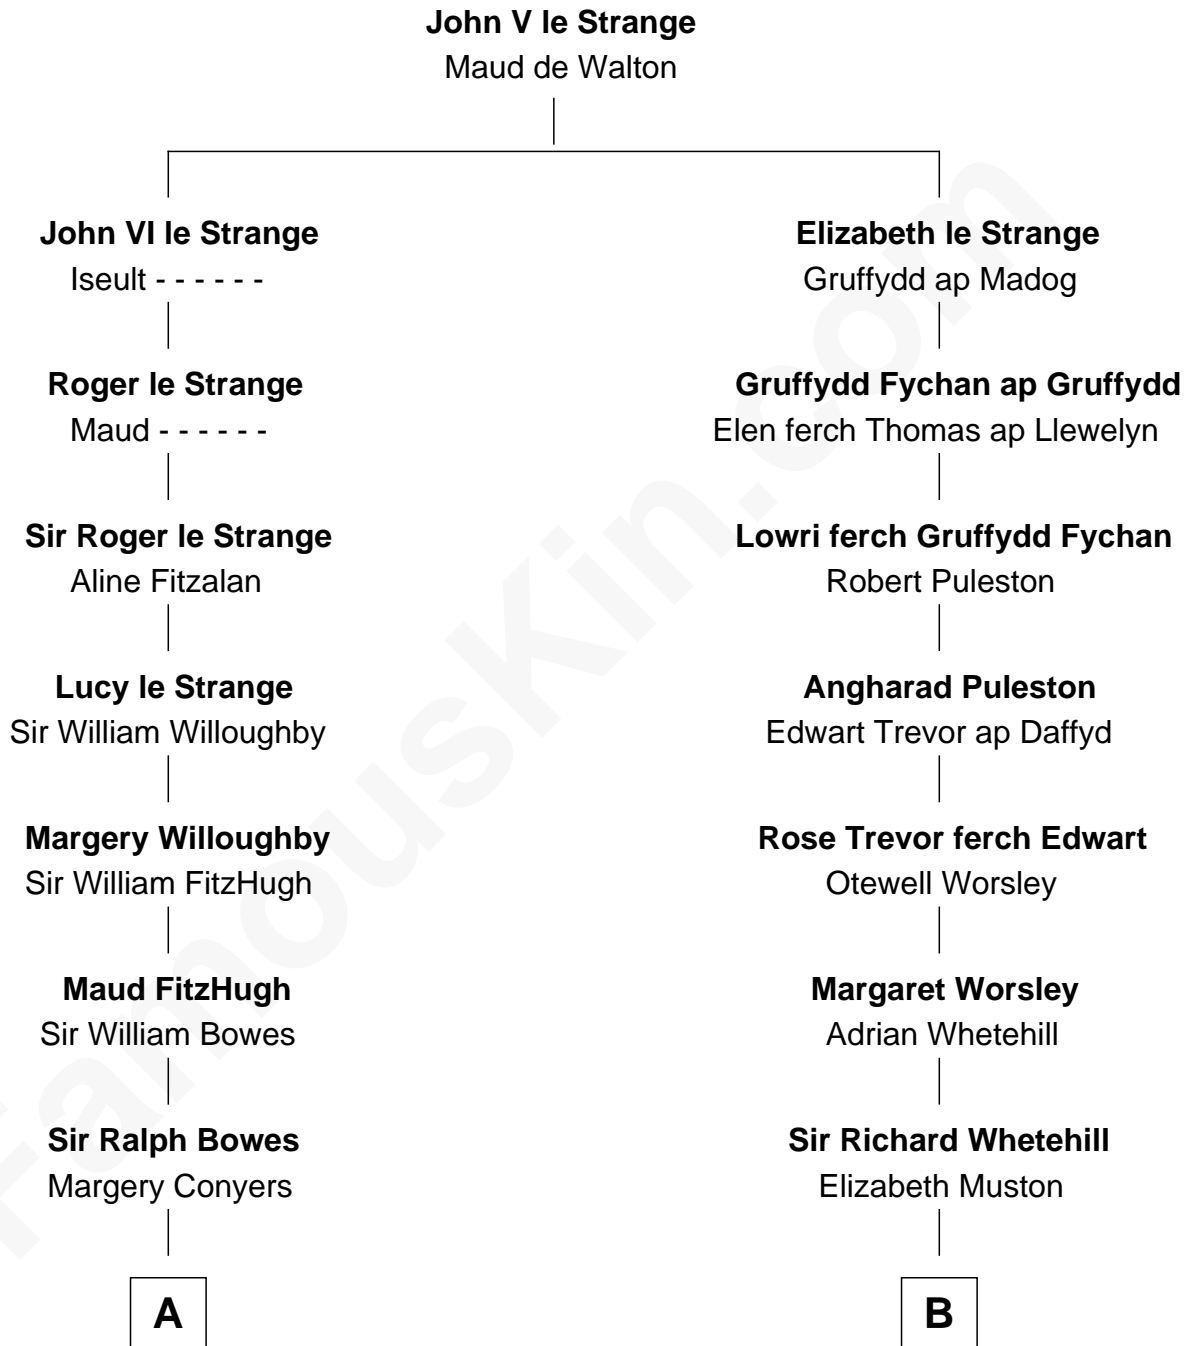

FamousKin.com Relationship Chart of

Benedict Cumberbatch

Movie, Television and Stage Actor

18th cousin 2 times removed of

Leverett Saltonstall

55th Governor of Massachusetts

C

Henry Alfred Cumberbatch

Eleanor Brooks

Richard Middlecott Saltonstall

Leverett Saltonstall

55th Governor of Massachusetts

FamousKin.com