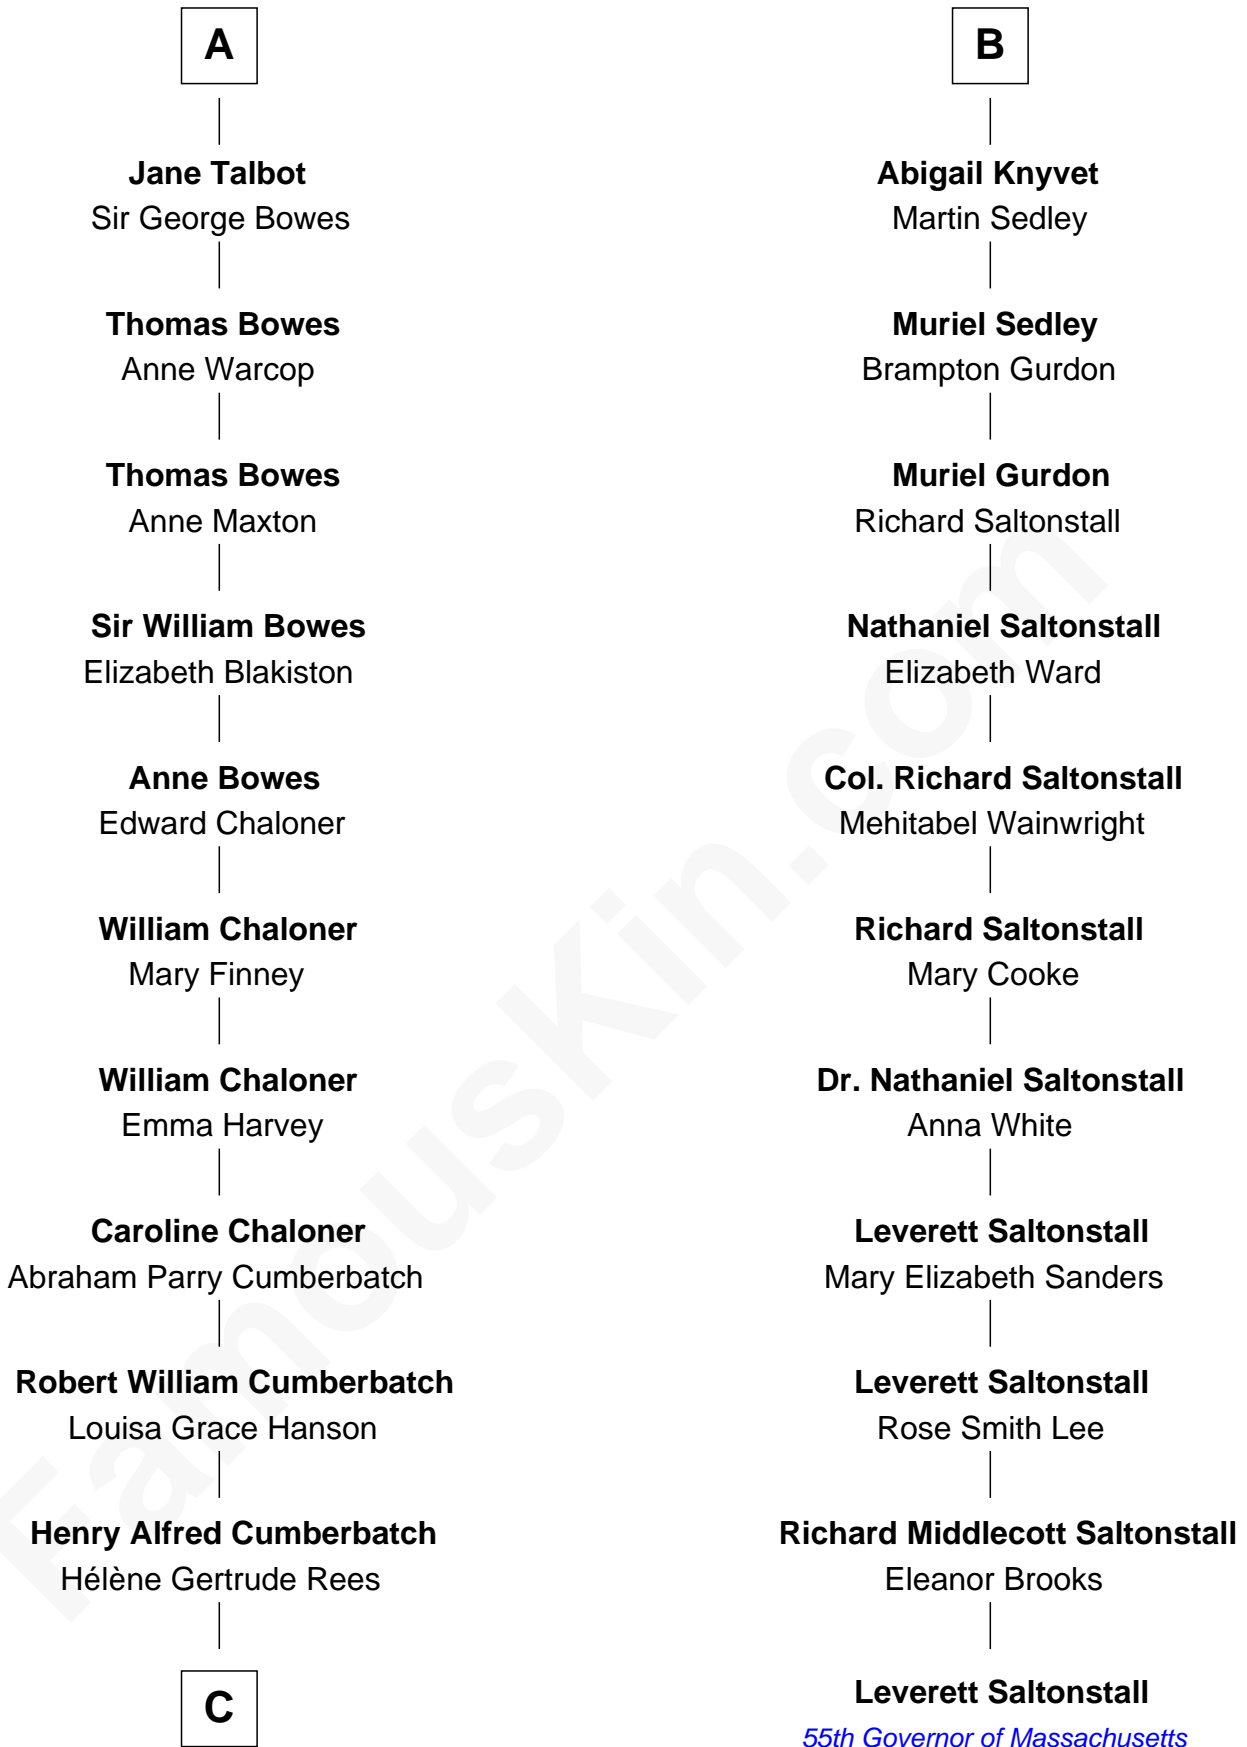

FamousKin.com

Relationship Chart of

Benedict Cumberbatch
Movie, Television and Stage Actor

17th cousin 2 times removed of

Leverett Saltonstall
55th Governor of Massachusetts

Sir William de Ros
 Margery de Badlesmere