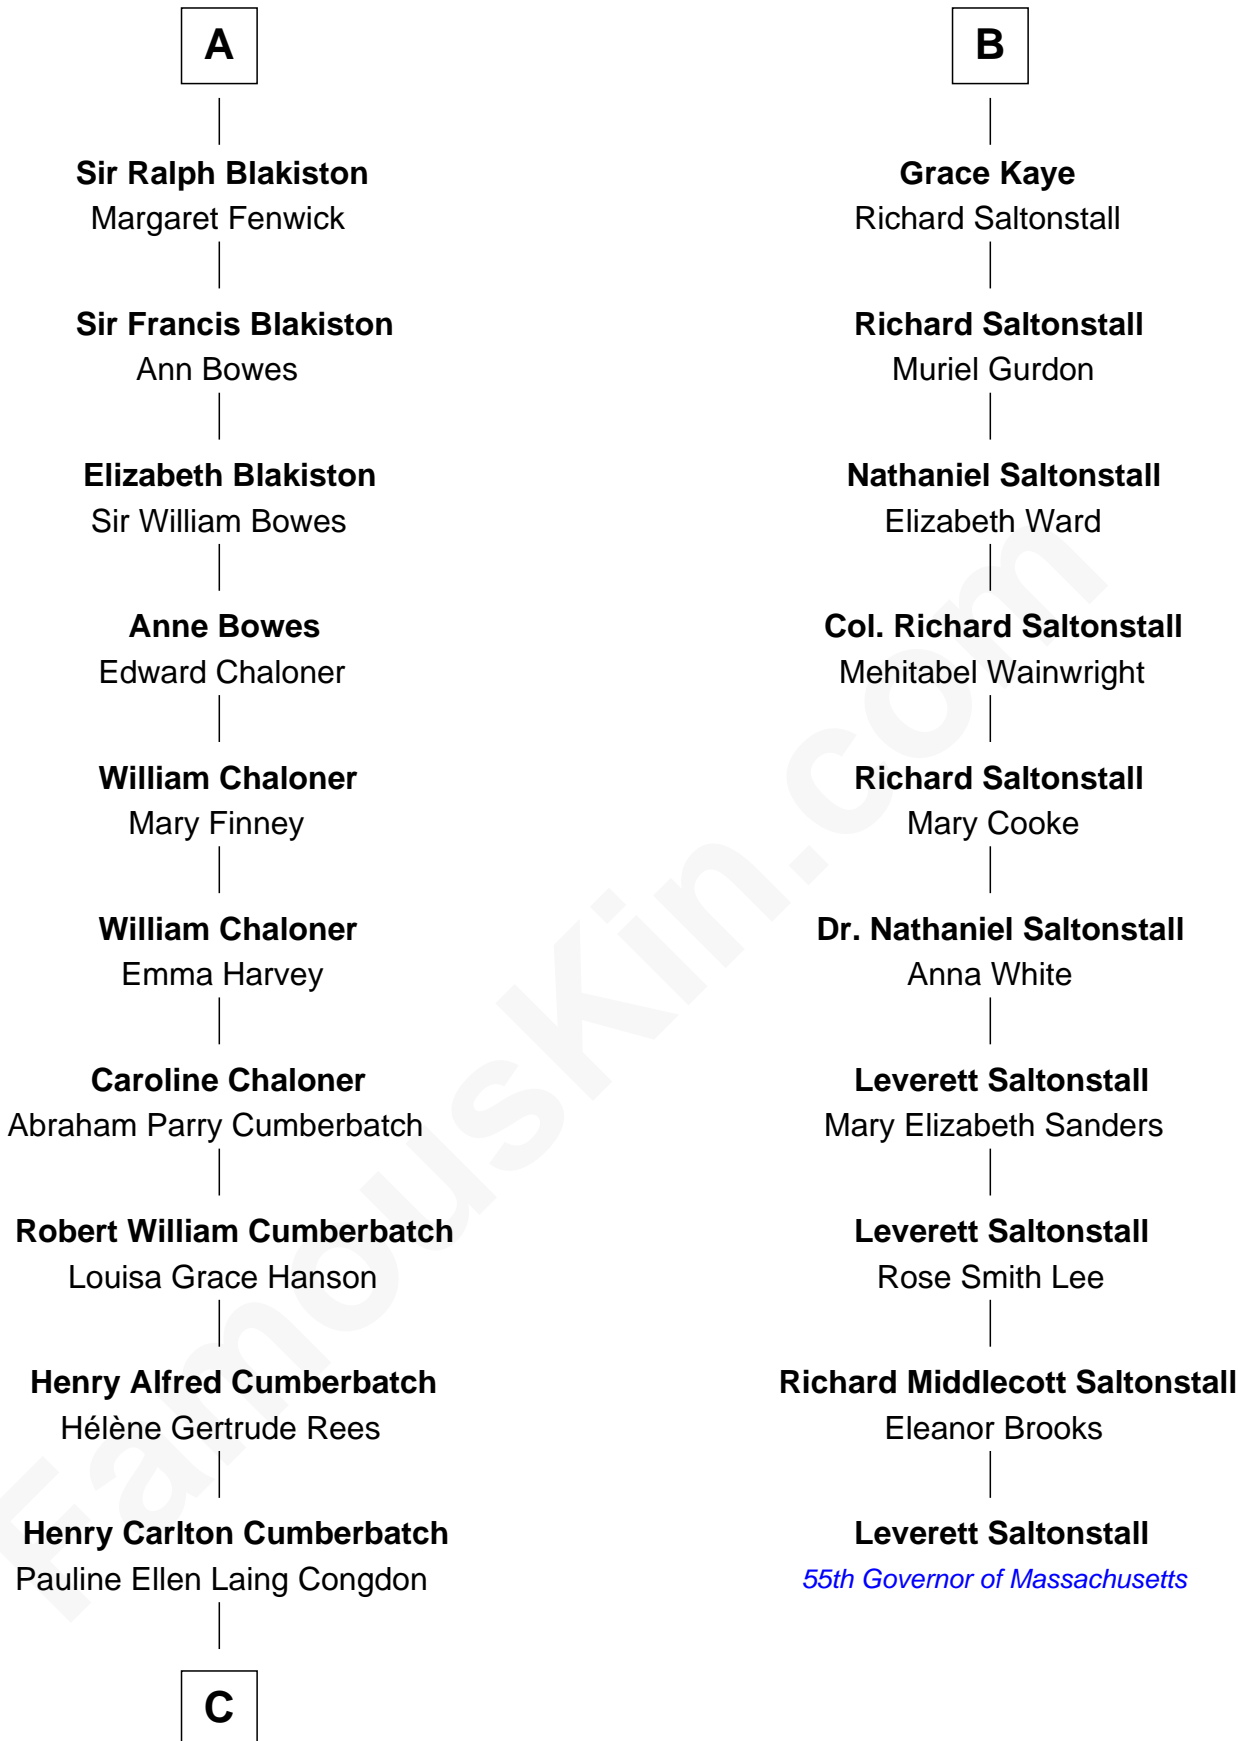

FamousKin.com Relationship Chart of

Benedict Cumberbatch
Movie, Television and Stage Actor

16th cousin 2 times removed of

Leverett Saltonstall
55th Governor of Massachusetts

C

Timothy Carlton Congdon Cumberbatch