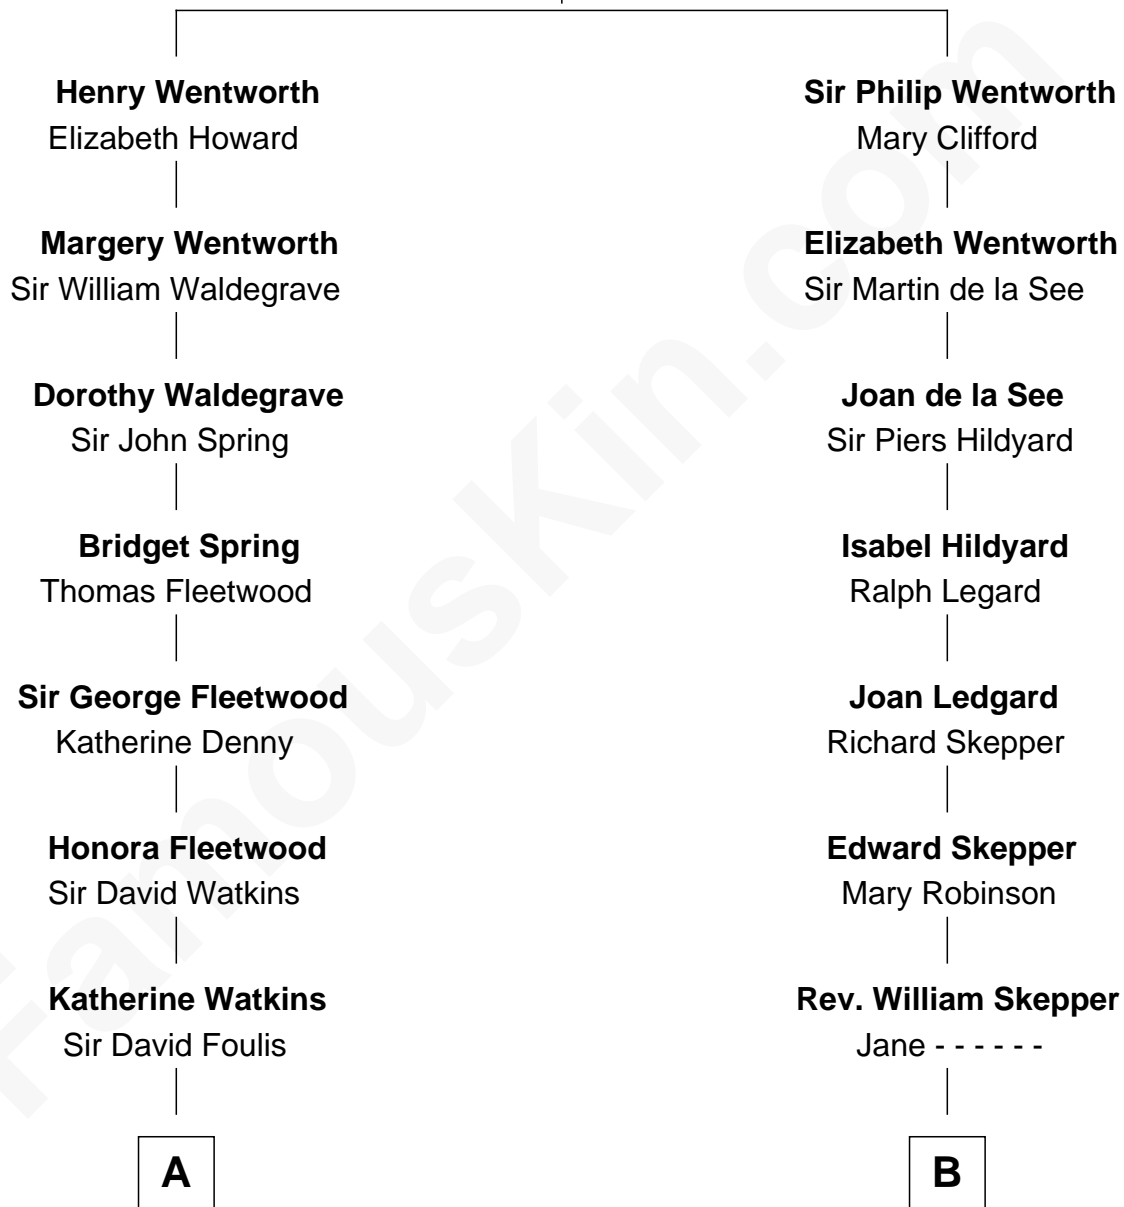

## Relationship Chart of

**Benedict Cumberbatch**

*Movie, Television and Stage Actor*

16th cousin 1 time removed of

**Leverett Saltonstall**

*55th Governor of Massachusetts*

**Sir Roger Wentworth**

Margery Despencer

**A**

**Honora Foulis**  
William Chaloner

**Edward Chaloner**  
Anne Bowes

**William Chaloner**  
Mary Finney

**William Chaloner**  
Emma Harvey

**Caroline Chaloner**  
Abraham Parry Cumberbatch

**Robert William Cumberbatch**  
Louisa Grace Hanson