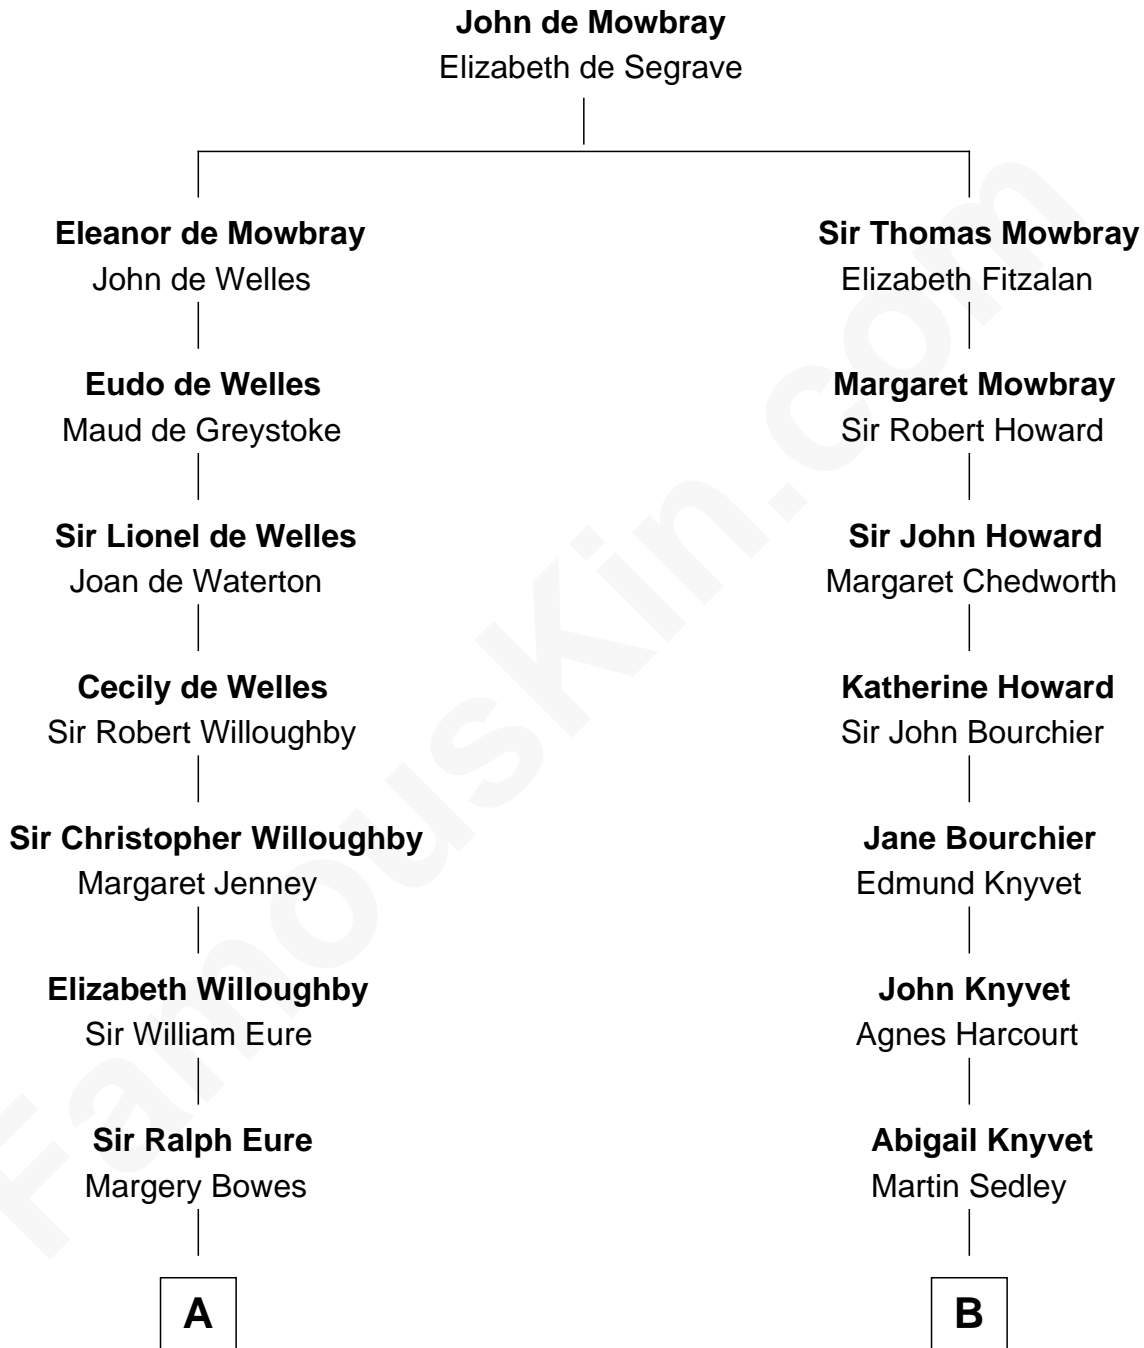

FamousKin.com

Relationship Chart of

Benedict Cumberbatch

Movie, Television and Stage Actor

16th cousin 4 times removed of

Leverett Saltonstall

55th Governor of Massachusetts

C

Henry Alfred Cumberbatch

Hélène Gertrude Rees

Henry Carlton Cumberbatch

Pauline Ellen Laing Congdon

Timothy Carlton Congdon Cumberbatch

Wanda Ventham

Benedict Cumberbatch

Movie, Television and Stage Actor