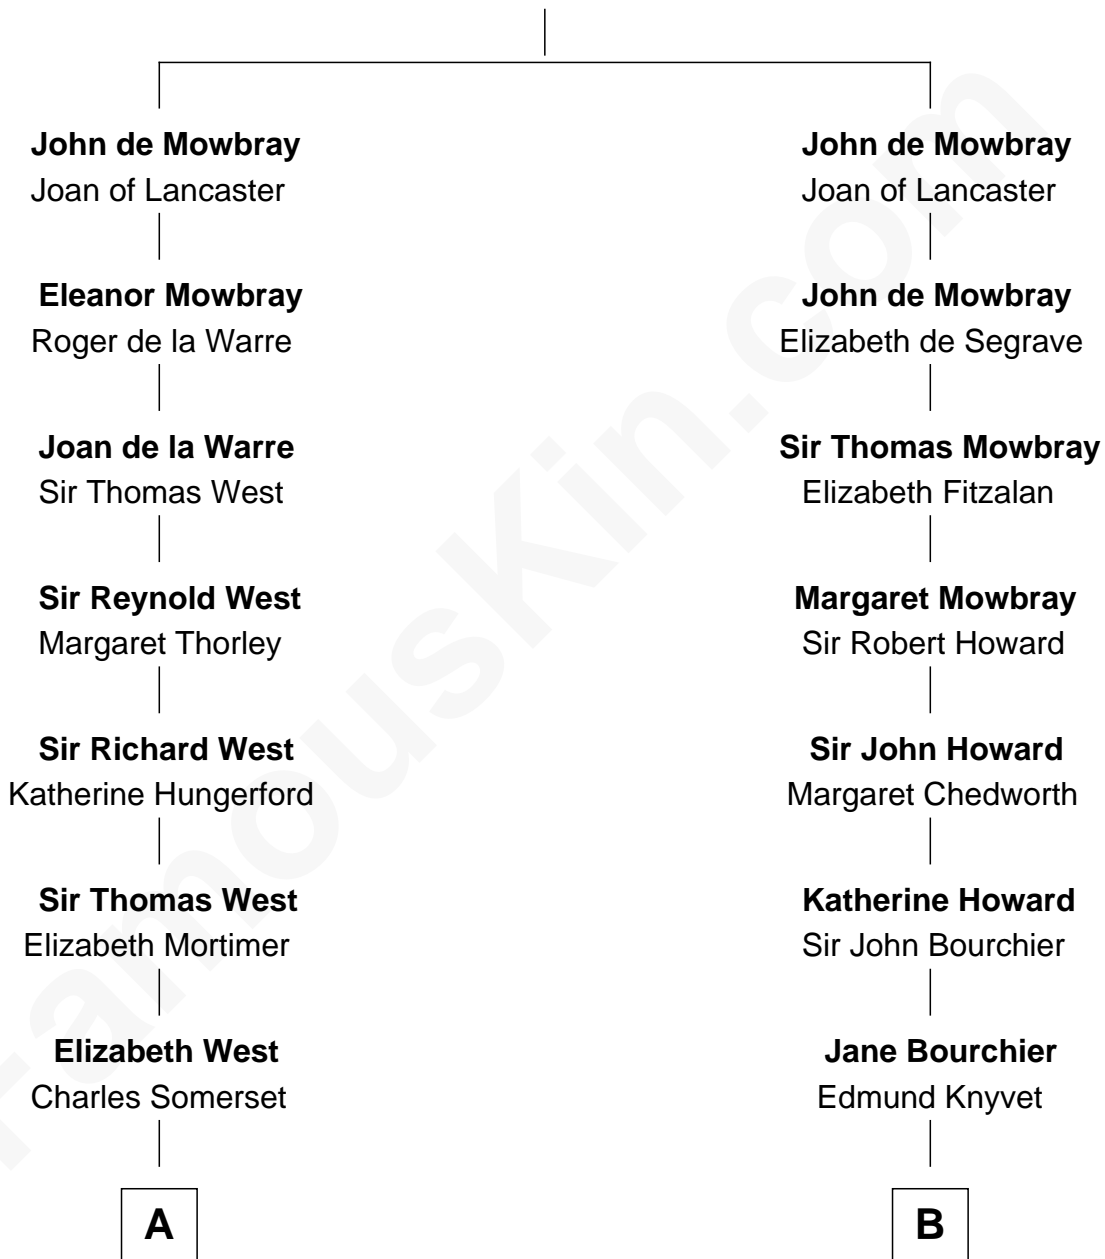

FamousKin.com Relationship Chart of

Benedict Cumberbatch
Movie, Television and Stage Actor

18th cousin 3 times removed of

Leverett Saltonstall
55th Governor of Massachusetts

Sir John de Mowbray
Aline de Braiose

C

Robert William Cumberbatch

Louisa Grace Hanson

Henry Alfred Cumberbatch

Hélène Gertrude Rees

Henry Carlton Cumberbatch

Pauline Ellen Laing Congdon

Timothy Carlton Congdon Cumberbatch

Wanda Ventham

Benedict Cumberbatch

Movie, Television and Stage Actor

D

Richard Middlecott Saltonstall

Eleanor Brooks

Leverett Saltonstall

55th Governor of Massachusetts