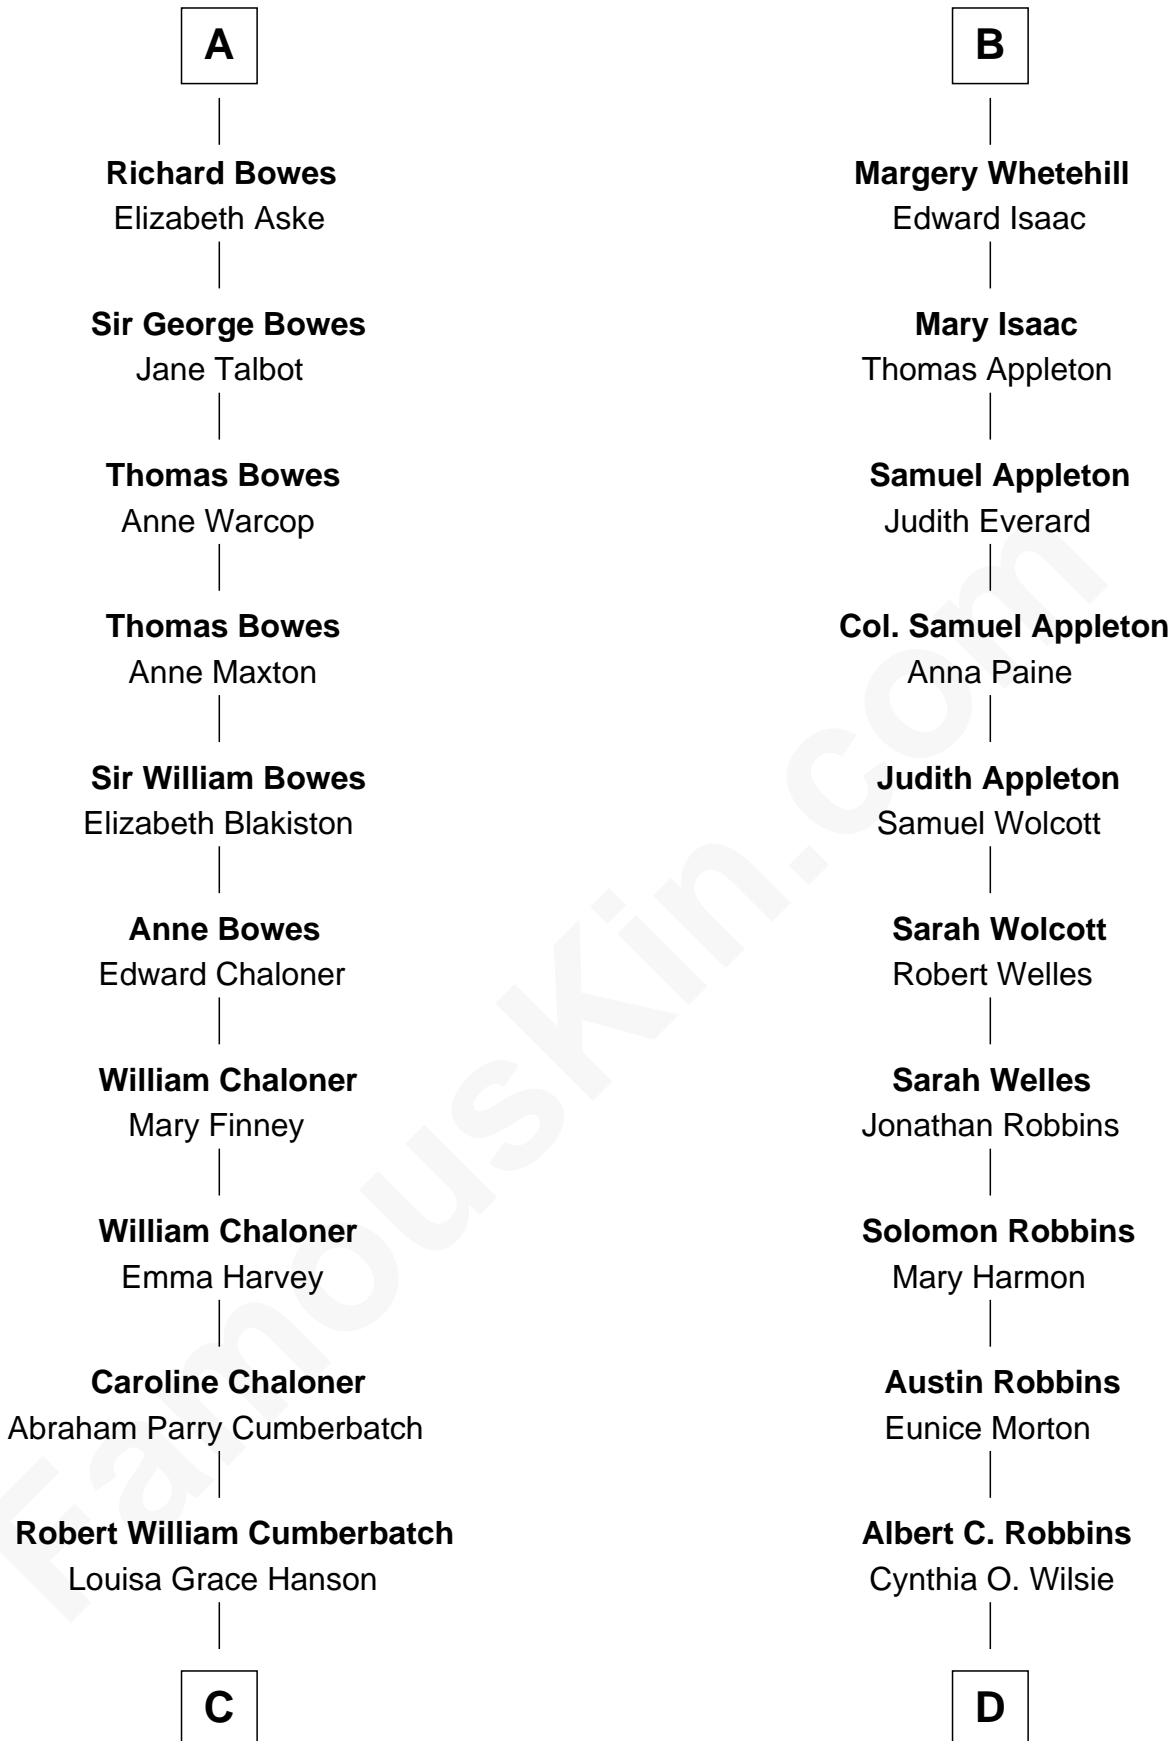

FamousKin.com
Relationship Chart of
Benedict Cumberbatch
Movie, Television and Stage Actor

20th cousin of

Tim Robbins
TV and Movie Actor

John V le Strange
 Maud de Walton

C

Henry Alfred Cumberbatch
Hélène Gertrude Rees

Henry Carlton Cumberbatch
Pauline Ellen Laing Congdon

Timothy Carlton Congdon Cumberbatch
Wanda Ventham

Benedict Cumberbatch
Movie, Television and Stage Actor

D

Walter A. Robbins
Mary Judith Taylor

Richard Leewilsie Robbins
Agnes Josephine Hughes