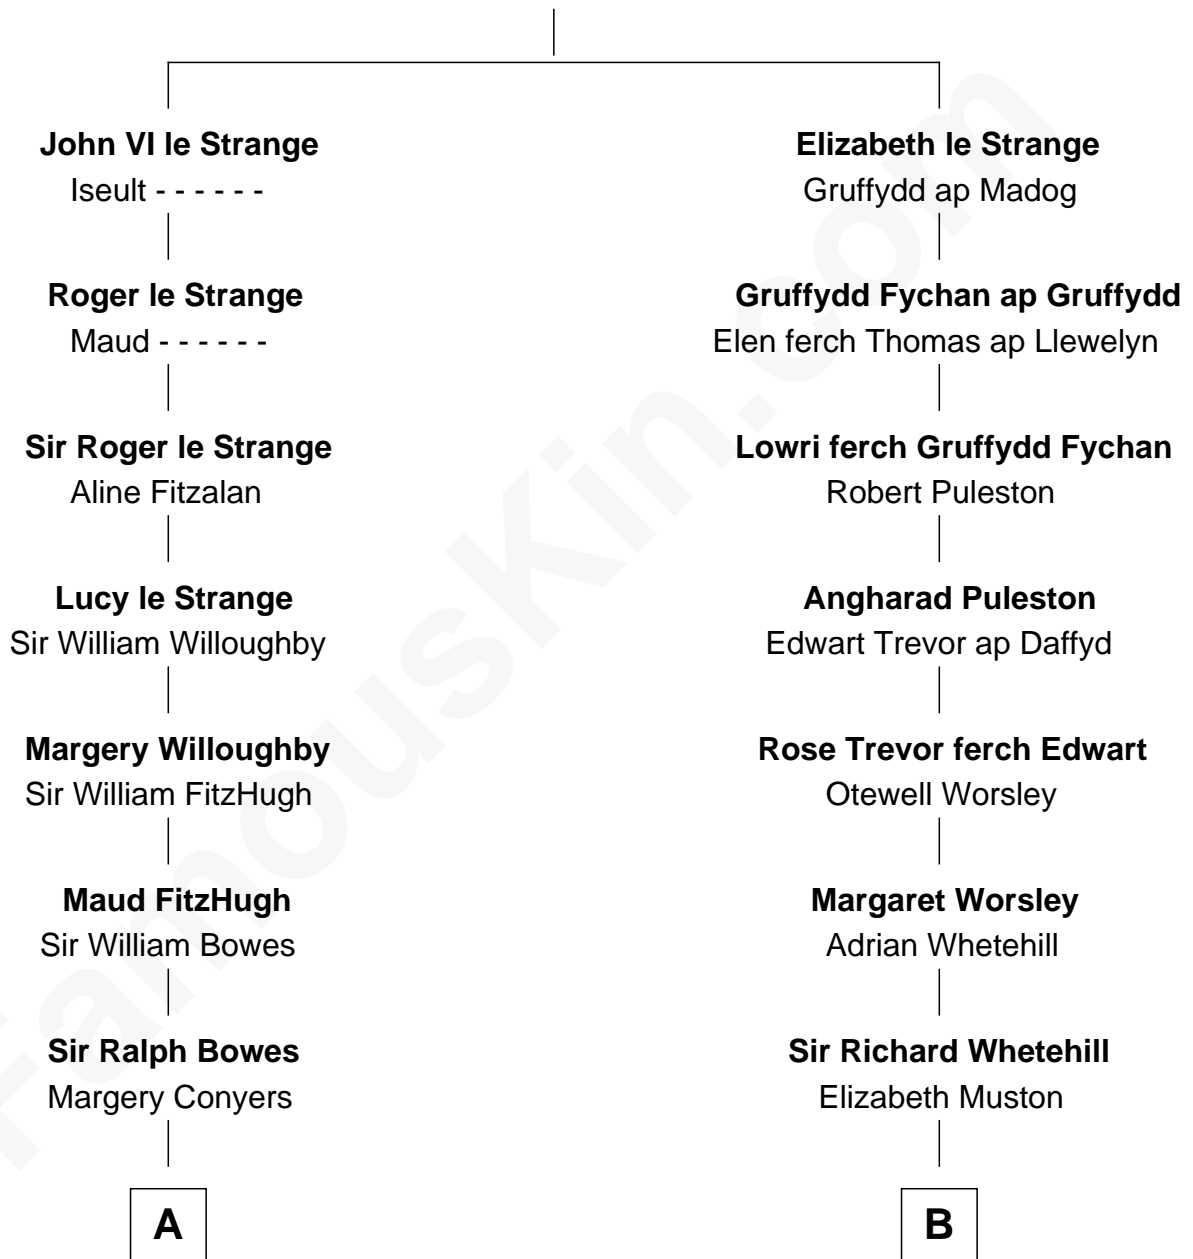

FamousKin.com
Relationship Chart of
Benedict Cumberbatch
Movie, Television and Stage Actor

20th cousin of

Tim Robbins
TV and Movie Actor

John V le Strange
 Maud de Walton

C

Henry Alfred Cumberbatch
Hélène Gertrude Rees

Henry Carlton Cumberbatch
Pauline Ellen Laing Congdon

Timothy Carlton Congdon Cumberbatch
Wanda Ventham

Benedict Cumberbatch
Movie, Television and Stage Actor

D

Walter A. Robbins
Mary Judith Taylor

Richard Leewilsie Robbins
Agnes Josephine Hughes